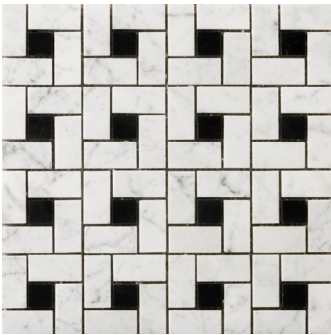

# MARBLE

*Polished & Honed*

FLOOR / WALL  RESIDENTIAL  COMMERCIAL  INDOOR 

24"x24", 18"x18", 12"x24", 12"x12", 4"x8", 3"x6" | Polished  
 18"x18", 12"x24", 12"x12", 4"x8", 3"x6" | Honed

1"x12" Mini Cigaro | Honed & Polished

Pinwheel on 12"x12" Mesh  
 Honed

Hexagon 1" on 12"x12" Mesh  
 Honed

Sizes						
	24"x24"	18"x18"	12"x24"	12"x12"	4"x8"	3"x6"
Testing	Shade Variation Rating					
Results*	V3					

\*For more information visit [www.emser.com](http://www.emser.com). Always consult a professional for proper usage and installation.