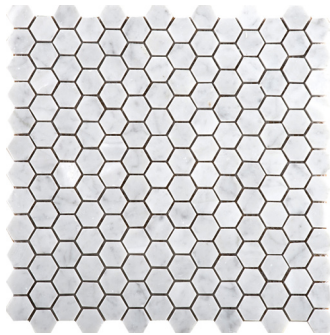

# MARBLE

*Polished & Honed*

FLOOR / WALL  RESIDENTIAL  COMMERCIAL  INDOOR 

24"x24", 18"x18", 12"x24", 12"x12", 4"x8", 3"x6" | Polished  
 18"x18", 12"x24", 12"x12", 4"x8", 3"x6" | Honed

1"x12" Mini Cigaro | Honed & Polished

Pinwheel on 12"x12" Mesh  
 Honed

Hexagon 1" on 12"x12" Mesh  
 Honed

Sizes						
	24"x24"	18"x18"	12"x24"	12"x12"	4"x8"	3"x6"
Testing	Shade Variation Rating					
Results*	V3					

\*For more information visit [www.emser.com](http://www.emser.com). Always consult a professional for proper usage and installation.