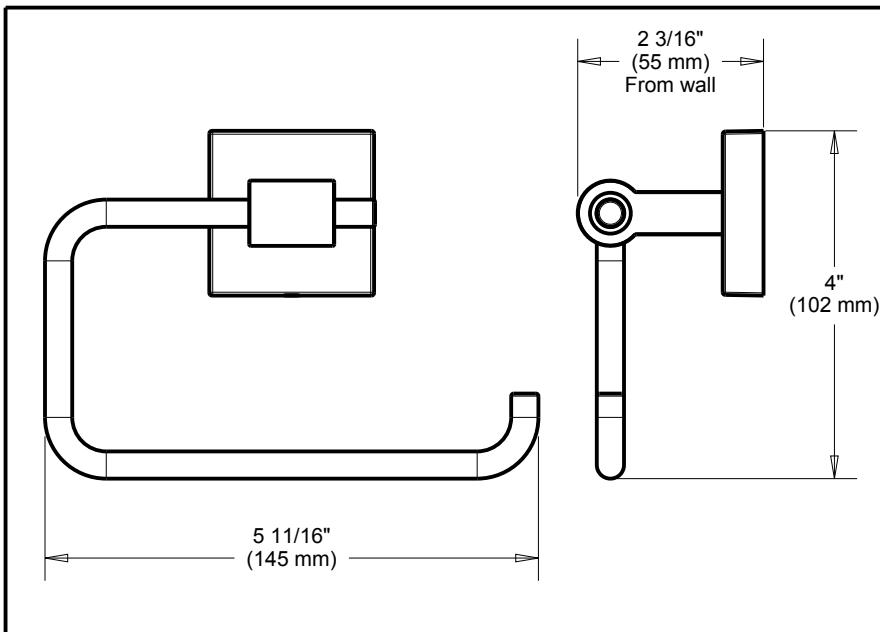

ACCESSORIES

- Maxted™ Bath Collection
- Toilet Paper Holder

Submitted Model No.: _____

Specific Features: _____

STANDARD SPECIFICATIONS:

- Wood blocking is preferable behind all wall surfaces. If wood blocking is not available, the following fasteners are suggested: Tile/Masonry-Plastic or lead Anchors Plaster/drywall-Toggle bolts.
- Mounting hardware and mounting template included with product.