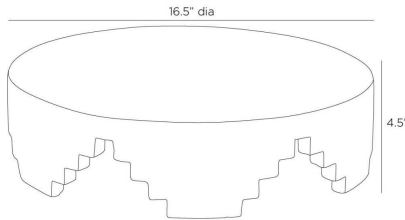

ARTERIOS

CORNWALL CENTERPIECE

ATC07
H: 4.5 IN, Dia: 16.50 IN
Faux Travertine

Crafted of faux travertine, the highly formalized characteristics of Greek architecture influenced the stairstep details of our geometric resin centerpiece. Its circular form dips in the center, forming a shallow bowl to display an inspired collection. Finish will vary.

APPEARANCE

Material	Resin
Finish	Faux Travertine
Finish Will Vary	Yes
Top Coat/Sealant	Yes

DIMENSIONS

Foot Print	Dia: 16.50 IN
------------	---------------

SHIPPING

Product Weight	18 lbs
Gross Weight 1	21 lbs
Shipping Box 1	H: 21 IN, L: 8.5 IN, W: 20 IN