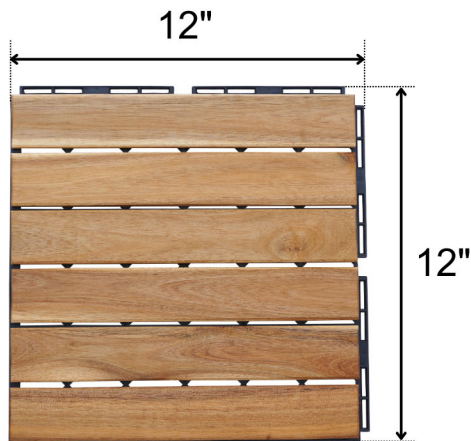

1Pcs= 1sq ft

1Box= 10sq ft

The following is some information for your reference:

Your space	Area measures	Square feet	Boxes needed
Shower measures	5" x 4"	20sq ft	2 boxes
Walkway measures	2" x 10"	20sq ft	2 boxes
Balcony measures	7" x 13"	91sq fft	10 boxes
Bathroom measures	8" x 9"	72sq ft	8 boxes
Patio measures	9" x 16"	144sq ft	15 boxes
Home Yard measures	25" x 25"	625sq ft	63 boxes