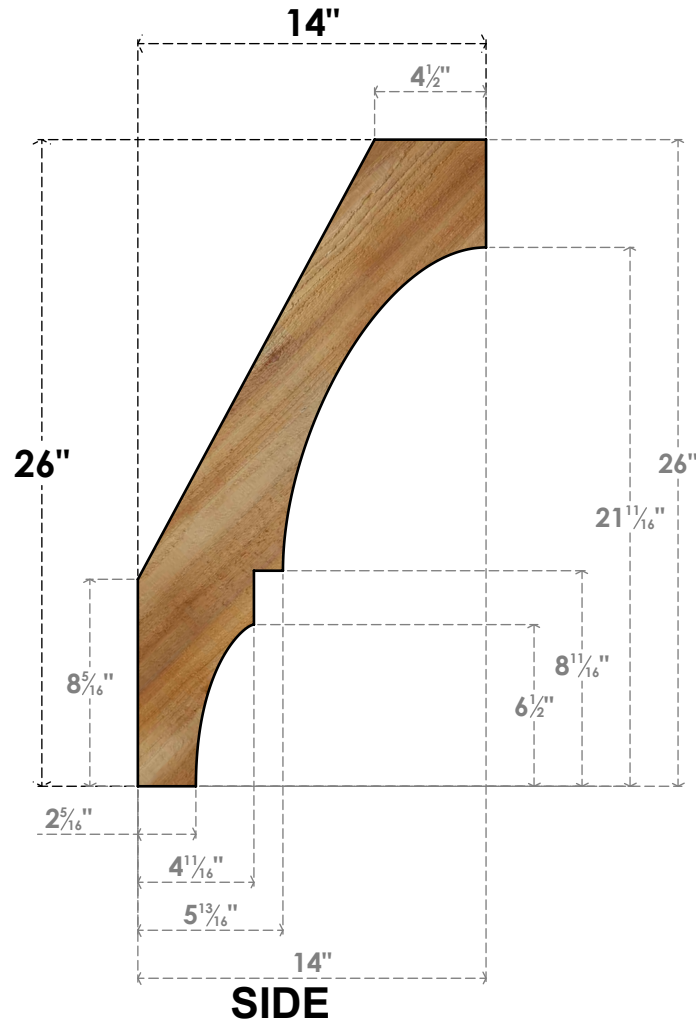

BRC04X14X26BOA00RWR

4"W X 14"D X 26"H BALBOA ROUGH SAWN BRACE, WESTERN RED CEDAR

EKENA MILLWORK
 2300 WEST MAIN ST.
 CLARKSVILLE, TX 75426
 TOLL FREE: 866-607-0453
 WWW.EKENAMILLWORK.COM

NOTES

1. INSTALLATION TO BE COMPLETED IN ACCORDANCE WITH MANUFACTURER'S SPECIFICATIONS.
2. DRAWING MAY NOT BE TO SCALE
3. THIS DRAWING IS INTENDED FOR DESIGN AND PLANNING PURPOSES ONLY.
4. ALL INFORMATION CONTAINED HEREIN WAS CURRENT AT THE TIME OF DEVELOPMENT BUT MUST BE REVIEWED AND APPROVED BY THE PRODUCT MANUFACTURER TO BE CONSIDERED ACCURATE.
5. PRODUCTS ARE NOT KILN DRIED. THIS ITEM IS UNIQUE AND WILL CONTAIN THE NATURAL VARIATIONS THAT THE WOOD SPECIES OFFERS. THIS MAY RESULT IN VARIATIONS UP TO 1/4"