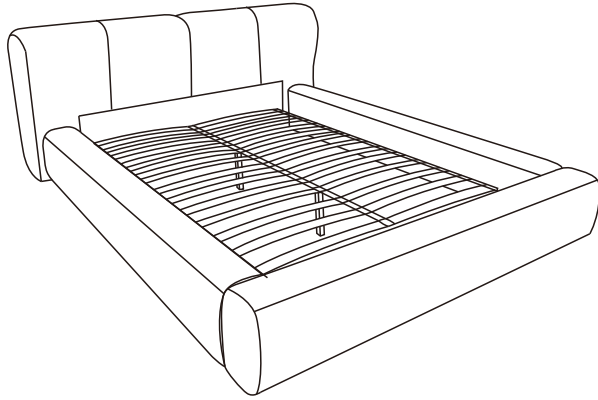

ASSEMBLY INSTRUCTIONS

NO.:CB-B620-QUEEN

BOX-1

BOX-2

spare parts 1

A

Headboard

x1

E

Metal Leg Support

x2

B

Footboard

x1

F

Slat