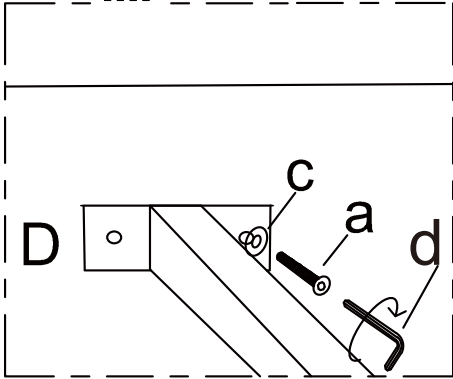

ASSEMBLY INSTRUCTIONS

NO.:CB-B620-QUEEN

BOX-1

BOX-2

spare parts 1

A

Headboard

x1

spare parts 2

<p>a</p>	 5/16*30mm x16	<p>d</p>	 5/16 x1
<p>b</p>	 5/16*50mm x4	<p>e</p>	 ø5/16" X4
<p>c</p>	 5/16 x20	<p>f</p>	 NUT x1

setp:1

setp:2

setp:3

setp:2

setp:3