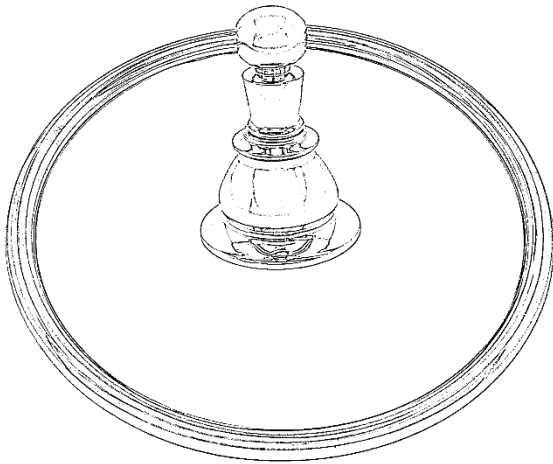

The Rio Grande Traditional Wall Mount Towel Holder Ring with High Quality Solid Brass

GUARANTEE & AFTERCARE

When installing or using tools, take care to avoid damaging the finish or fitting. Clean regularly with a soft damp cloth only to maintain appearance; avoid abrasive cleaners or detergents as they may cause surface damage. The company guarantees against faulty materials or manufacturing, excluding serviceable parts, if installed, cared for, and used according to our instructions.

COMPONENTS LIST

BILL OF MATERIAL				
ITEM	PT/ASSY	DESCRIPTION	TYPE	QTY
1	0525	Tile Anchor	ASSEMBLY	2
2	0524	Mounting Bracket	ASSEMBLY	2
3	0526	Screw	ASSEMBLY	2
4	0528	ASM	ASSEMBLY	1
5	391-1	Handle Escutcheon	ASSEMBLY	1
6	0529	Final Robe Hook	ASSEMBLY	1
7	0517	Ring	ASSEMBLY	1