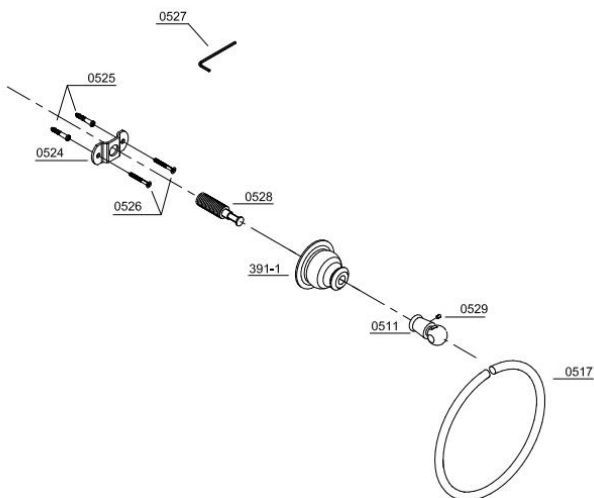

The Rio Grande Traditional Wall Mount Towel Holder Ring with High Quality Solid Brass

GUARANTEE & AFTERCARE

When installing or using tools, take care to avoid damaging the finish or fitting. Clean regularly with a soft damp cloth only to maintain appearance; avoid abrasive cleaners or detergents as they may cause surface damage. The company guarantees against faulty materials or manufacturing, excluding serviceable parts, if installed, cared for, and used according to our instructions.

COMPONENTS LIST

BILL OF MATERIAL				
ITEM	PT/ASSY	DESCRIPTION	TYPE	QTY
1	0525	Tile Anchor	ASSEMBLY	2
2	0524	Mounting Bracket	ASSEMBLY	2
3	0526	Screw	ASSEMBLY	2
4	0528	ASM	ASSEMBLY	1
5	391-1	Handle Escutcheon	ASSEMBLY	1
6	0529	Final Robe Hook	ASSEMBLY	1
7	0517	Ring	ASSEMBLY	1