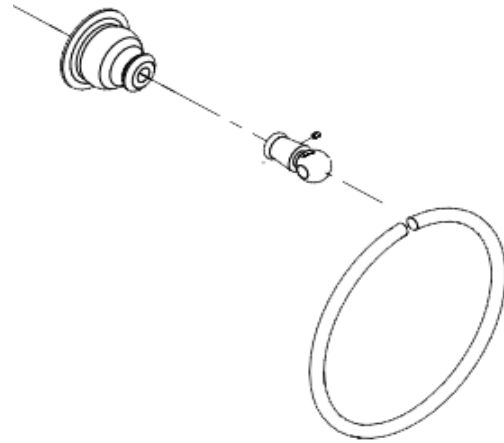

The Rio Grande Traditional Wall Mount Towel Holder Ring with High Quality Solid Brass

GUARANTEE & AFTERCARE

When installing or using tools, take care to avoid damaging the finish or fitting. Clean regularly with a soft damp cloth only to maintain appearance; avoid abrasive cleaners or detergents as they may cause surface damage. The company guarantees against faulty materials or manufacturing, excluding serviceable parts, if installed, cared for, and used according to our instructions.

COMPONENTS LIST

BILL OF MATERIAL				
ITEM	PT/ASSY	DESCRIPTION	TYPE	QTY
1	0525	Tile Anchor	ASSEMBLY	2
2	0524	Mounting Bracket	ASSEMBLY	2
3	0526	Screw	ASSEMBLY	2
4	0528	ASM	ASSEMBLY	1
5	391-1	Handle Escutcheon	ASSEMBLY	1
6	0529	Final Robe Hook	ASSEMBLY	1
7	0517	Ring	ASSEMBLY	1