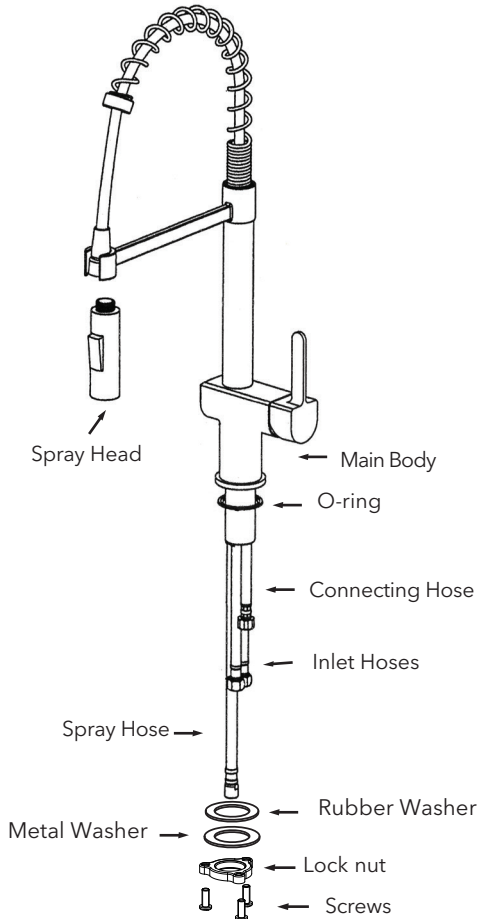

RVF1243

KITCHEN FAUCET

RUVATI[®]
SPECIFICATION SHEET

FEATURES

- Ceramic cartridge
- Solid brass construction
- Pull-out spray head with multi-function feature
- Includes hot and cold inlet hoses
Standard 3/8" compression fitting
- 1 hole installation (standard 1-3/8" hole)

IN THE BOX

Spray Hose Weight

Aerator Wrench

RUVATI USA
WWW.RUVATI.COM

COLOR OPTIONS

• Brushed Nickel (BN)

• Matte Black (MB)

DIMENSIONS

- Overall Height: 20-1/3"
- Spout Height: 7-1/4"
- Spout Reach: 8-1/2"

C

ADA
Americans with
Disabilities Act

CODES / STANDARDS

CUPC CERTIFIED BY IAPMO
ASME A112.18.1/CSA B125.1
NSF/ANSI/CAN 61 & 372

ADA COMPLIANT
CALIFORNIA ENERGY COMMISSION
(CEC) AND CALGREEN, EPA WATERSENSE