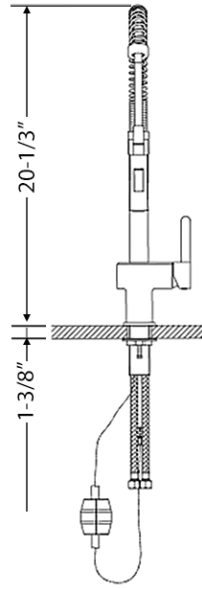

RVF1243

KITCHEN FAUCET

RUVATI[®]
SPECIFICATION SHEET

FEATURES

- Ceramic cartridge
- Solid brass construction
- Pull-out spray head with multi-function feature
- Includes hot and cold inlet hoses
Standard 3/8" compression fitting
- 1 hole installation (standard 1-3/8" hole)

IN THE BOX

Spray Hose Weight

Aerator Wrench

RUVATI USA
WWW.RUVATI.COM

COLOR OPTIONS

• Brushed Nickel (BN)

• Matte Black (MB)

DIMENSIONS

- Overall Height: 20-1/3"
- Spout Height: 7-1/4"
- Spout Reach: 8-1/2"

C

ADA
Americans with
Disabilities Act

CODES / STANDARDS

CUPC CERTIFIED BY IAPMO
ASME A112.18.1/CSA B125.1
NSF/ANSI/CAN 61 & 372

ADA COMPLIANT
CALIFORNIA ENERGY COMMISSION
(CEC) AND CALGREEN, EPA WATERSENSE