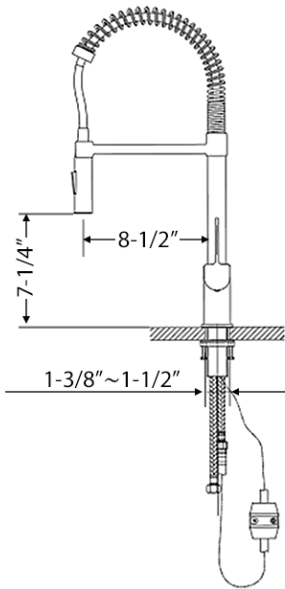

RVF1243

KITCHEN FAUCET

RUVATI[®]
SPECIFICATION SHEET

FEATURES

- Ceramic cartridge
- Solid brass construction
- Pull-out spray head with multi-function feature
- Includes hot and cold inlet hoses
Standard 3/8" compression fitting
- 1 hole installation (standard 1-3/8" hole)

IN THE BOX

Spray Hose Weight

Aerator Wrench

RUVATI USA
WWW.RUVATI.COM

COLOR OPTIONS

• Brushed Nickel (BN)

• Matte Black (MB)

DIMENSIONS

- Overall Height: 20-1/3"
- Spout Height: 7-1/4"
- Spout Reach: 8-1/2"

C

ADA
Americans with
Disabilities Act

CODES / STANDARDS

CUPC CERTIFIED BY IAPMO
ASME A112.18.1/CSA B125.1
NSF/ANSI/CAN 61 & 372

ADA COMPLIANT
CALIFORNIA ENERGY COMMISSION
(CEC) AND CALGREEN, EPA WATERSENSE