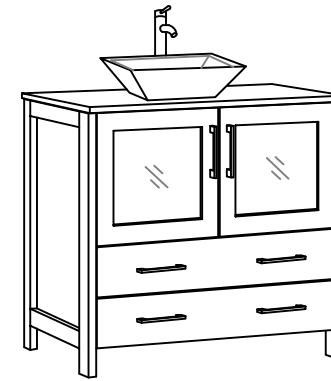

Bathroom Cabinet

Unit

inch

(PLAN)

Mirror: 27.56"x27.56" inch

Cabinet: 29.9"x18.5"x31.1" inch

Handle: 6.2" inch

(BACK)