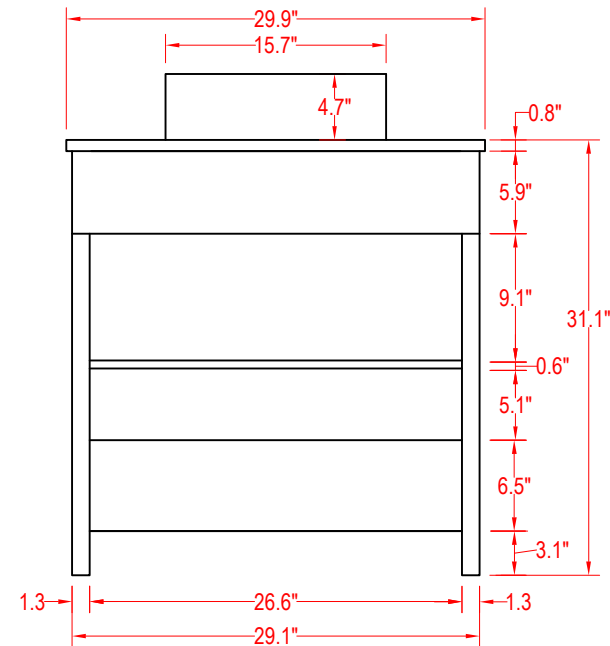

Bathroom Cabinet

Unit

inch

(PLAN)

Mirror: 27.56"x27.56" inch

Cabinet: 29.9"x18.5"x31.1" inch

Handle: 6.2" inch

(BACK)