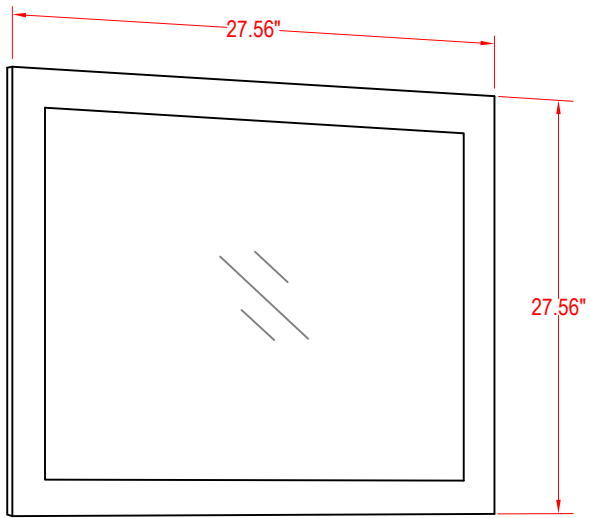

Bathroom Cabinet

Unit

inch

(PLAN)

Mirror: 27.56"x27.56" inch

Cabinet: 29.9"x18.5"x31.1" inch

Handle: 6.2" inch

(BACK)