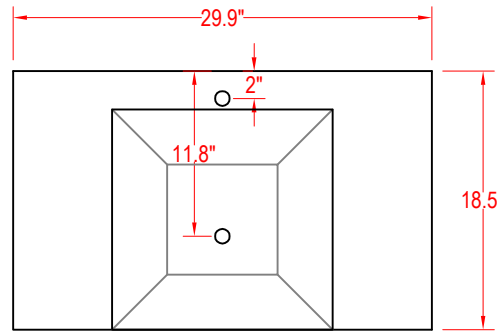

Bathroom Cabinet

Unit

inch

(PLAN)

Mirror: 27.56"x27.56" inch

Cabinet: 29.9"x18.5"x31.1" inch

Handle: 6.2" inch

(BACK)