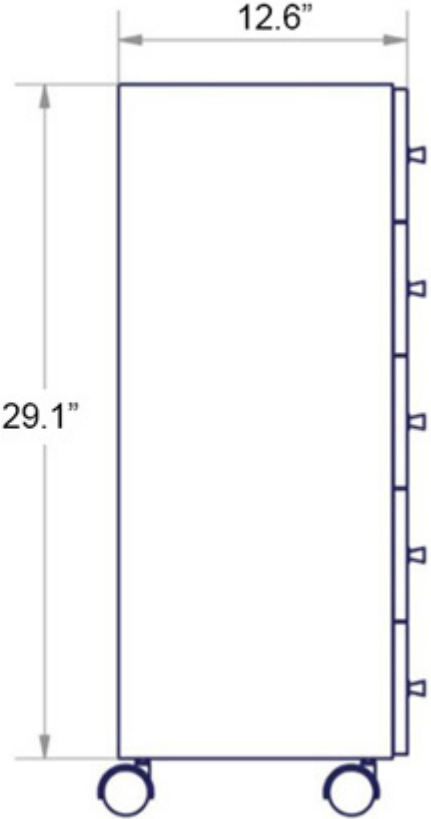

Features

- Storage Unit with 5 Drawers on Wheels
- Available in 4 Finishes: Grey, White, Black, and Polished Stainless Steel
- Made of Galvanized Stainless Steel
- Made in Italy

Runner 5430

SKU# | Option:

- Runner 5430.09 | White
- Runner 5430.17 | Grey
- Runner 5430.18 | Black
- Runner 5430.29 | Polished Stainless Steel

Finishes

-  White
-  Black
-  Grey
-  Stainless Steel

<p>Collection Runner</p>	<p>Model Runner 5430</p>	<p>Dimensions Metric <i>1 inch = 2.54 cm</i> <i>1 inch = 25.4 mm</i></p>	 <p>1051 Lea Drive - Collegeville, PA 19426 Tel. 215 513 9400 - Fax 610 831 0215 www.ws bathcollections.com - info@ws bathcollectins.com</p>
-------------------------------------	---------------------------------------	--	---

Product Specs Sheets

Collection
Runner

Model |
Runner 5430

Dimensions Metric
1 inch = 2.54 cm
1 inch = 25.4 mm

1051 Lea Drive - Collegeville, PA 19426
 Tel. 215 513 9400 - Fax 610 831 0215
www.ws bathcollections.com - info@ws bathcollectins.com