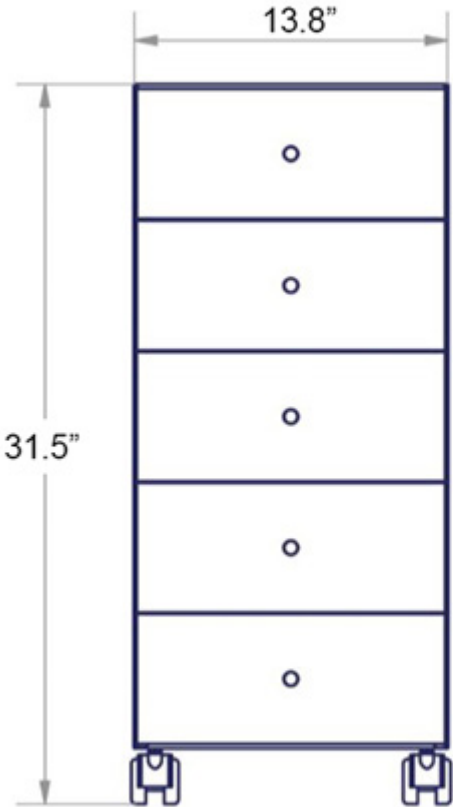

Features

- Storage Unit with 5 Drawers on Wheels
- Available in 4 Finishes: Grey, White, Black, and Polished Stainless Steel
- Made of Galvanized Stainless Steel
- Made in Italy

Runner 5430

SKU# | Option:

- Runner 5430.09 | White
- Runner 5430.17 | Grey
- Runner 5430.18 | Black
- Runner 5430.29 | Polished Stainless Steel

Finishes

-  White
-  Black
-  Grey
-  Stainless Steel

<p>Collection Runner</p>	<p>Model Runner 5430</p>	<p>Dimensions Metric <i>1 inch = 2.54 cm</i> <i>1 inch = 25.4 mm</i></p>	 <p>1051 Lea Drive - Collegeville, PA 19426 Tel. 215 513 9400 - Fax 610 831 0215 www.ws bathcollections.com - info@ws bathcollectins.com</p>
-------------------------------------	---------------------------------------	--	---

Product Specs Sheets

Collection
Runner

Model |
Runner 5430

Dimensions Metric
1 inch = 2.54 cm
1 inch = 25.4 mm

1051 Lea Drive - Collegeville, PA 19426
 Tel. 215 513 9400 - Fax 610 831 0215
www.ws bathcollections.com - info@ws bathcollectins.com