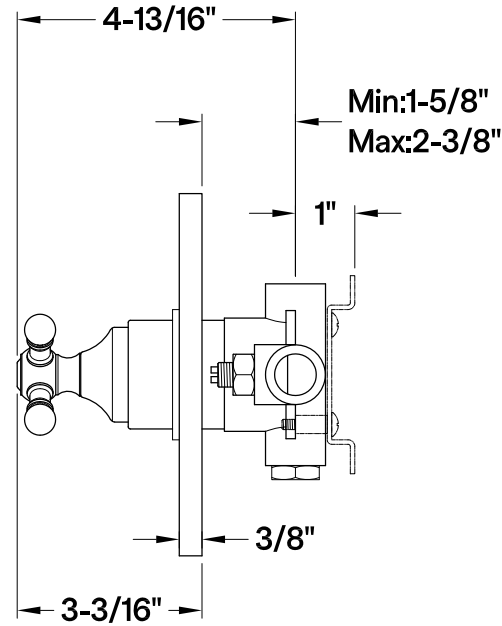

## KB6330,1,2,3,6,7,8BXE

Single Handle Pressure Balanced Tub & Shower Faucet, Valve Trim Only

### Bracket