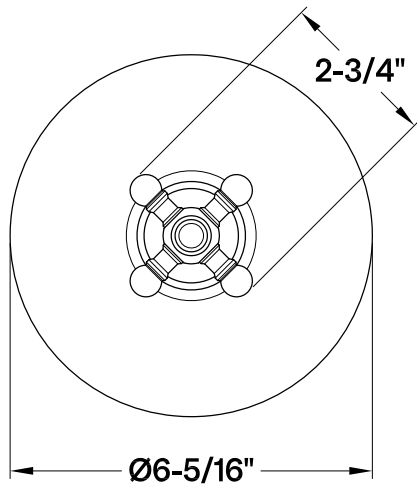

## KB6330,1,2,3,6,7,8BXE

Single Handle Pressure Balanced Tub & Shower Faucet, Valve Trim Only

### Bracket