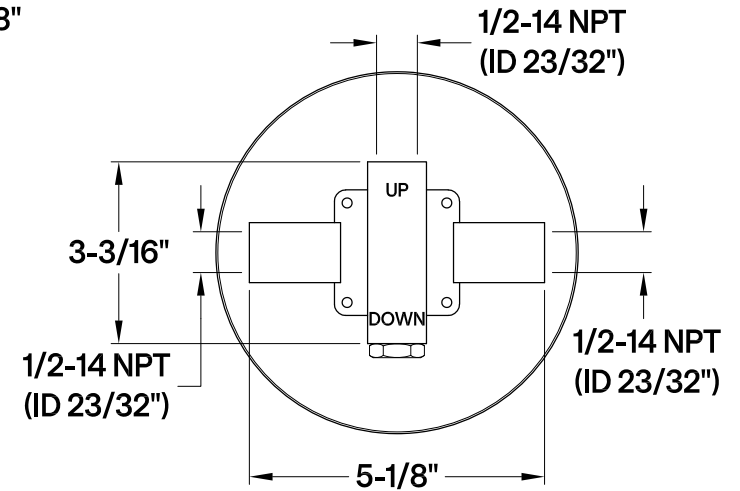

## KB6330,1,2,3,6,7,8BXE

Single Handle Pressure Balanced Tub & Shower Faucet, Valve Trim Only

### Bracket