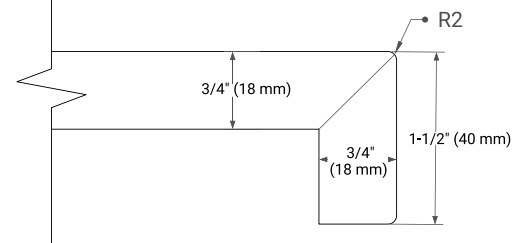

EDGE SIDE VIEW