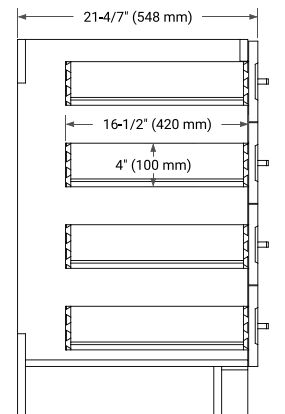

72" DOUBLE SINK BASE CABINET

BASE CABINET DIMENSIONS

72" W x 21.6" D x 34.5" H

FEATURES

- Solid wood frame & plywood panels
- Dovetail drawers and joints
- Soft closing doors & drawers

HARDWARE FINISHES*

Brushed Nickel   Satin Brass   Matte Black   Polished Chrome

Hardware comes preinstalled with the illustrated option. Other finishes are available on our online store if you prefer a different one.

AVAILABLE COLORS

White   Grey   Midnight Blue

FRONT VIEW

SIDE VIEW

PLAN VIEW