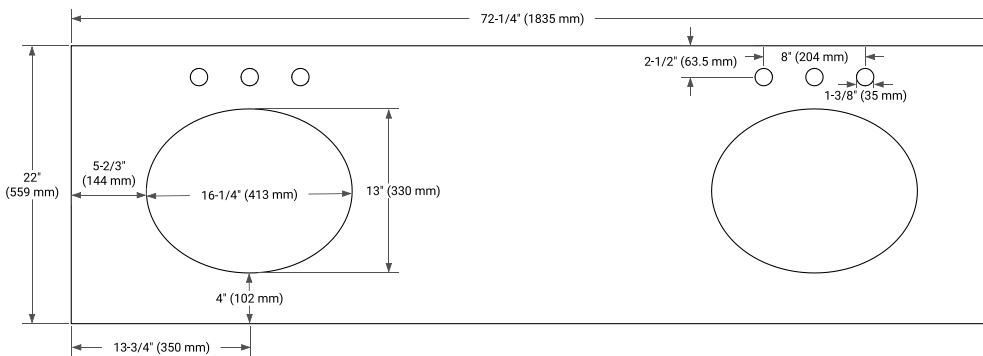

72" DOUBLE OVAL SINK COUNTERTOP WITH 1.5 IN. THICKNESS

OVERALL DIMENSIONS

72.25" W x 22" D x 1.5" H

COUNTERTOP OPTIONS

FEATURES

- Solid countertop with mitered edges & seams
- Undermount white oval sink
- Pre-drilled for 8" widespread faucet

INCLUDED

- Countertop
- Matching Backsplash
- Oval Sinks

COUNTERTOP PLAN VIEW