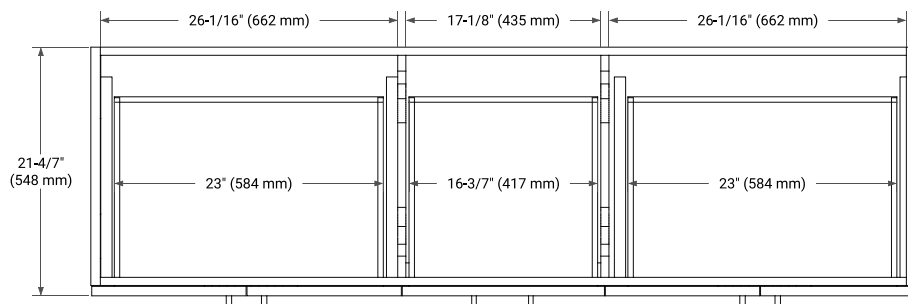

72" DOUBLE SINK BASE CABINET

BASE CABINET DIMENSIONS

72" W x 21.6" D x 34.5" H

FEATURES

- Solid wood frame & plywood panels
- Dovetail drawers and joints
- Soft closing doors & drawers

HARDWARE FINISHES*

Brushed Nickel   Satin Brass   Matte Black   Polished Chrome

Hardware comes preinstalled with the illustrated option. Other finishes are available on our online store if you prefer a different one.

AVAILABLE COLORS

White   Grey   Midnight Blue

FRONT VIEW

SIDE VIEW

PLAN VIEW