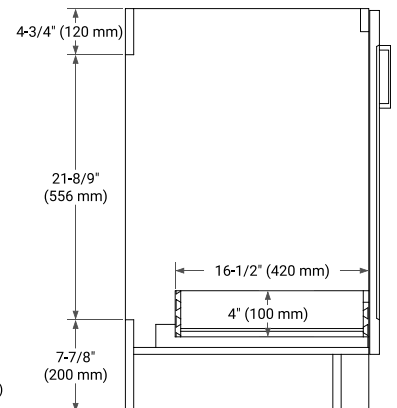

## BASE CABINET DIMENSIONS

72" W x 21.6" D x 34.5" H

## FRONT VIEW

## SIDE VIEW

## OVERALL DIMENSIONS

72.25" W x 22" D x 1.5" H