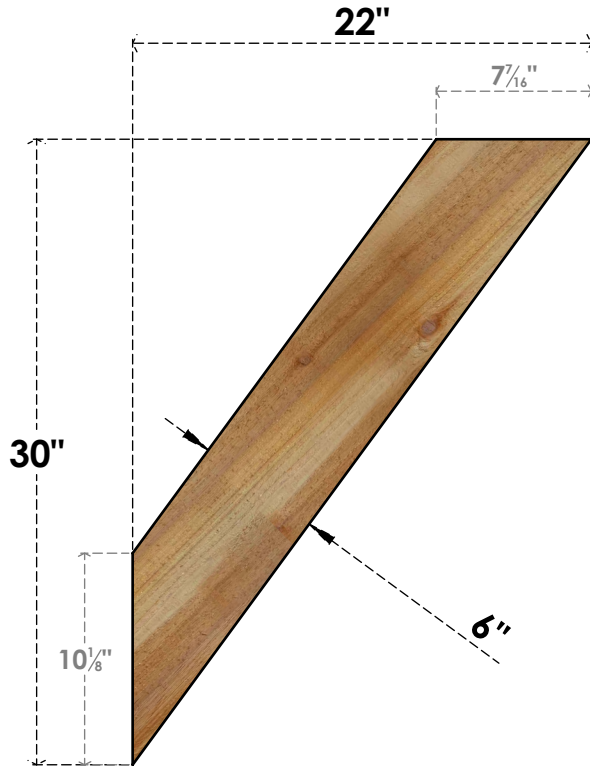

BRC06X22X30TRA00RWR

6"W X 22"D X 30"H TRADITIONAL ROUGH SAWN BRACE, WESTERN RED CEDAR

SIDE

FRONT

EKENA MILLWORK
 2300 WEST MAIN ST.
 CLARKSVILLE, TX 75426
 TOLL FREE: 866-607-0453
 WWW.EKENAMILLWORK.COM

NOTES