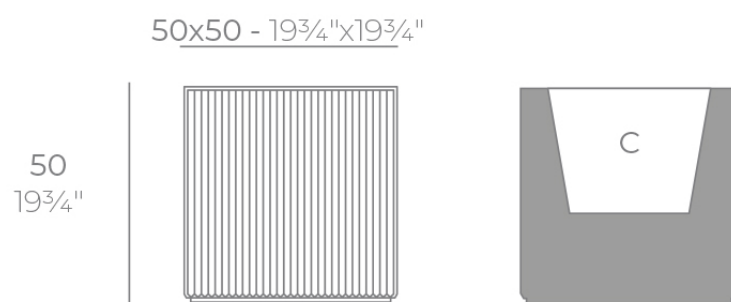

Info

Description

Weight: 12 Kg

GÄTSBY Cubo

GÄTSBY Cube

ref. 54429

C= 40x40x34 15³/₄"x15³/₄"x13¹/₂"

34 L