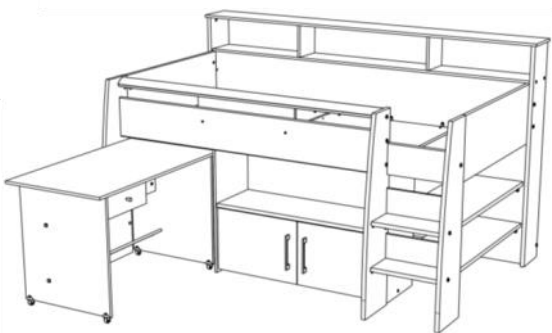

KID BEDROOM

✦ A functional combined bed with a 90x200 cm sleeping area, a desk with wheels and plenty of storage spaces

✦ Available in **White** or **Light Acacia**, this beautiful bed will easily match the decoration of your child's room

✦ A **sturdy** bed with a 27 mm thick solid wood front crossbar and wide 28 mm thick front posts

WHITE

LIGHT ACACIA

The products are made of particleboards with a thickness of 15 and 22 mm

The drawers are equipped with a ball bearing runner system

KID BEDROOM

The combined bed includes :

- A bed with dimensions of 90x200 cm accessible via a ladder with two steps
- Two 90x38 cm shelves behind these two steps
- A desk with wheels including a 90x59 cm workspace and a 13 cm high drawer
- A 209 cm long top with three 20 cm deep storage compartments
- A storage unit closed by two doors and a 32 cm deep open compartment above it

(2099)Dimensions : L211 x H132 x D130/213
(2159)Dimensions : L211 x H132 x D130/213
Weight : 147 kg - Volume : 0.299m3
Number of packages : 5
Light Acacia version
White version