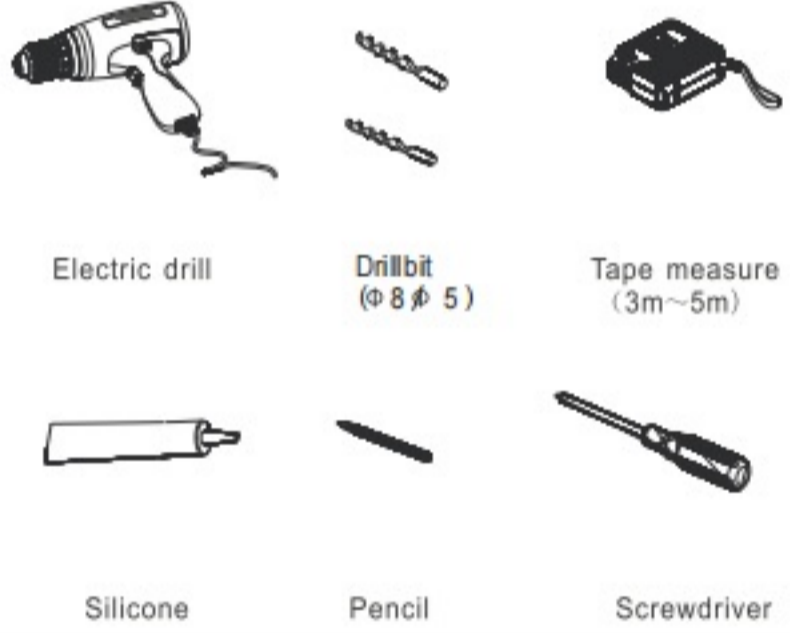

36" Bathroom Vanity Installation Guide

Tools Required

Package Content