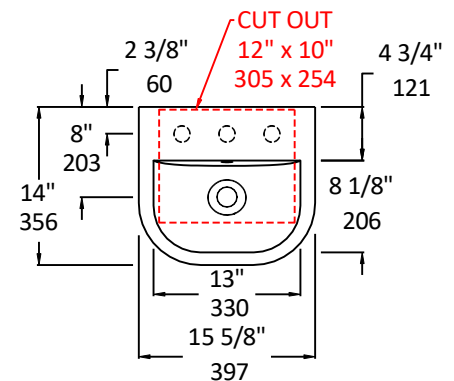

Specifications:

Installation:	Wall-mount, vanity-top, or drop-in
Exterior Dimensions:	15 5/8" w x 14" d x 7 1/4" h
Material:	Porcelain
Weight:	24 lbs
Overflow:	Yes
Finishes:	001 - White
Faucet Holes:	01 - one centered hole 02 - two hole - center and right, 4" spread 03 - three hole, 8" spread
Faucet Hole Size:	∅ 1 3/8"
Drain Hole Size:	∅ 1 3/4"
Cut-out Size Options:	Vanity-top: 12" x 10" Drop-in: (template available upon request)

Recommended Items:

- Furniture
 - 4207 - Wall-mount porcelain shroud
 - 4231 - Freestanding porcelain pedestal
- Drain with overflow
 - 7100-17

LACAVA reserves the right to revise any dimension or information on this sheet without notice. Dimensions are nominal and may vary within an industry accepted tolerance of 1/4". Drawings provided herein are meant to give the user an idea of the product and are not made to scale.