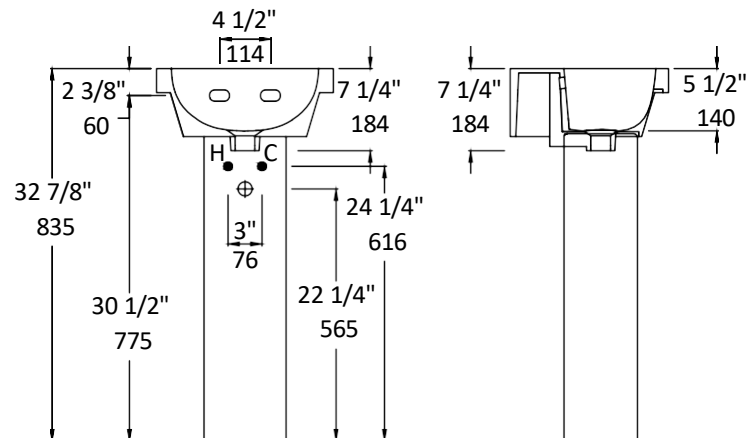

Specifications:

Installation:	Wall-mount, vanity-top, or drop-in
Exterior Dimensions:	15 5/8" w x 14" d x 7 1/4" h
Material:	Porcelain
Weight:	24 lbs
Overflow:	Yes
Finishes:	001 - White
Faucet Holes:	01 - one centered hole 02 - two hole - center and right, 4" spread 03 - three hole, 8" spread
Faucet Hole Size:	∅ 1 3/8"
Drain Hole Size:	∅ 1 3/4"
Cut-out Size Options:	Vanity-top: 12" x 10" Drop-in: (template available upon request)

Recommended Items:

- Furniture
 - 4207 - Wall-mount porcelain shroud
 - 4231 - Freestanding porcelain pedestal
- Drain with overflow
 - 7100-17

LACAVA reserves the right to revise any dimension or information on this sheet without notice. Dimensions are nominal and may vary within an industry accepted tolerance of 1/4". Drawings provided herein are meant to give the user an idea of the product and are not made to scale.