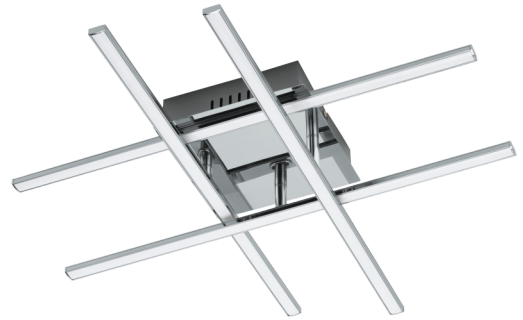

General Information

Type	wall / ceiling luminaire
Product segment	Indoor
Theme	sonstige / nicht zuordenbar

Dimensions

Article Height (in mm)	95
Article Width (in mm)	500
Article Length (in mm)	500
Net Weight	1.4 Kilogram

Material & Colour

Enclosure Material	steel
Enclosure Colour	chrome
Glass/Shade Material	plastic
Glass/Shade Colour	white

Functionality

Switch Type	without switch
Function	LED not replaceable
Battery	No

Technical Information