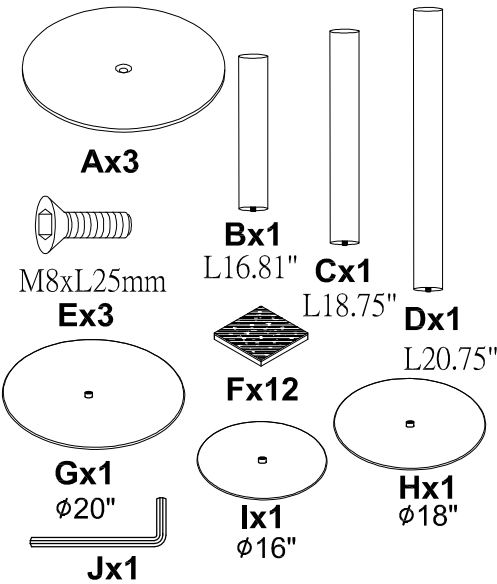

3-pcs Round Metal Coffee Table Set, Black Powder Coating Finish (16"/18"/20")

Please assemble your product on soft surface to avoid scratches and damages.

NOTE:DO NOT TIGHTEN THE SCREWS BEFORE THE ASSEMBLY IS COMPLETED