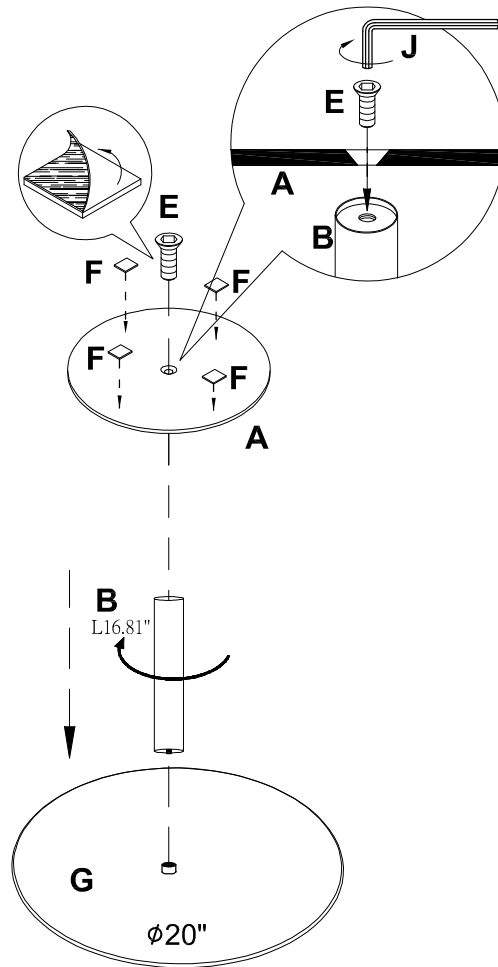

3-pcs Round Metal Coffee Table Set, Black Powder Coating Finish (16"/18"/20")

Please assemble your product on soft surface to avoid scratches and damages.

NOTE:DO NOT TIGHTEN THE SCREWS BEFORE THE ASSEMBLY IS COMPLETED