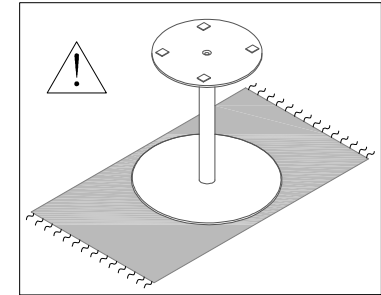

3-pcs Round Metal Coffee Table Set, Black Powder Coating Finish (16"/18"/20")

Please assemble your product on soft surface to avoid scratches and damages.

NOTE:DO NOT TIGHTEN THE SCREWS BEFORE THE ASSEMBLY IS COMPLETED