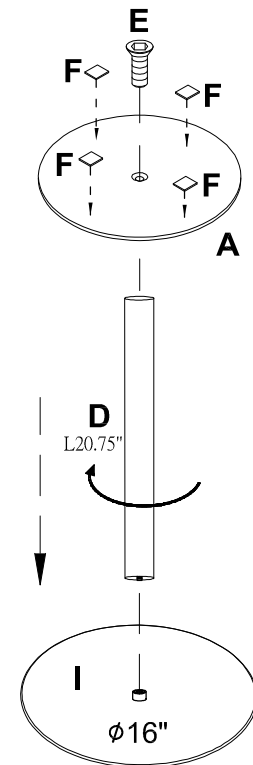

3-pcs Round Metal Coffee Table Set, Black Powder Coating Finish (16"/18"/20")

Please assemble your product on soft surface to avoid scratches and damages.

NOTE:DO NOT TIGHTEN THE SCREWS BEFORE THE ASSEMBLY IS COMPLETED