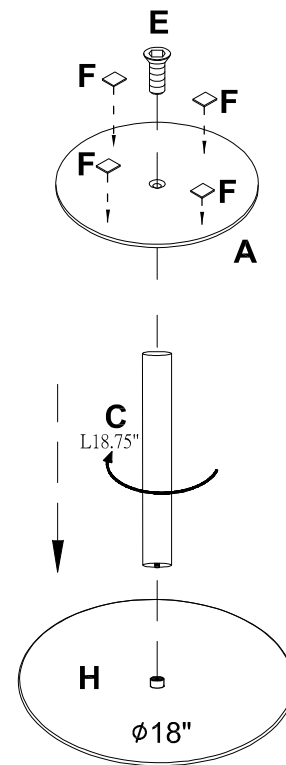

3-pcs Round Metal Coffee Table Set, Black Powder Coating Finish (16"/18"/20")

Please assemble your product on soft surface to avoid scratches and damages.

NOTE:DO NOT TIGHTEN THE SCREWS BEFORE THE ASSEMBLY IS COMPLETED