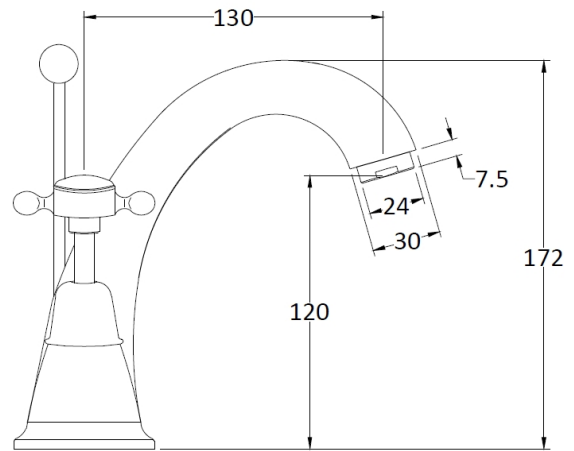

CUSTOMER DATA SHEET - BRASSWARE

SALES CODE: BC405DX

DESCRIPTION: Topaz Black Dome Mono Basin Mixer

PRODUCT DIMENSIONS

Height (mm)	Width (mm)	Depth (mm)	Length (mm)	Nett Wgt Kg
176	214	185		1.88

PACKAGING DIMENSIONS

Height (mm)	Width (mm)	Depth (mm)	Gross Wgt Kg
125	220	390	2.43

PACKAGING DATA

Box Colour	White Cardboard Box		
Box Qty	1	Label Colour	White Label
Label Size	100 x 50	Label Qty	1

OUTER BOX DIMENSIONS (If Applicable)

Height (mm)	Width (mm)	Depth (mm)	Length (mm)	Gross Wgt Kg
395	415	440		
Barcode	5055275871409			

PRODUCT DETAILS

Country of Origin	United Kingdom		
Fitting Instruction	Yes		
Product Material	Brass		
Control Type	Manual		
Waste Included	Waste Included		
WRAS Approval	No	Approval No.	N/A
Operating Pressure (bar)	0.1		
Valve/Cartridge Type	1/4 Turn Ceramic Disc		

Colour/Finish	Chrome			
Mount Type	Deck			
Waste Type	Pop-Up			
Flow Rates (L/min)	0.1	6.4	0.5	1 23.4 2 33.5 3 41
Pipe Size	15 mm (1/2" Bsp)			
Pipe Centres	N/A			