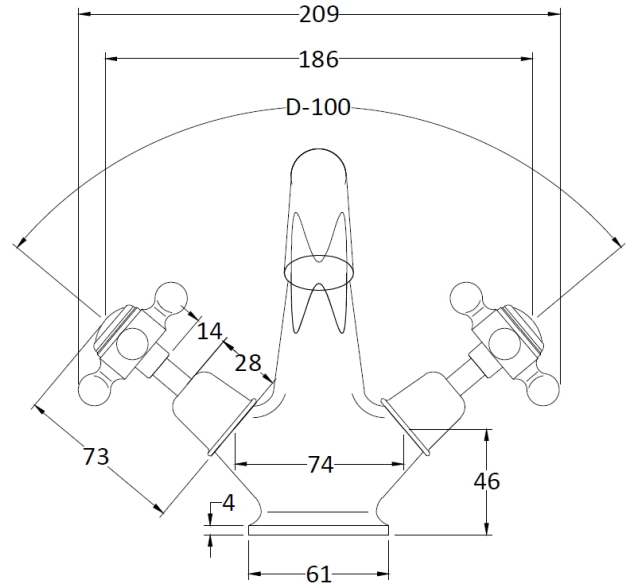

CUSTOMER DATA SHEET - BRASSWARE

SALES CODE: BC405DX

DESCRIPTION: Topaz Black Dome Mono Basin Mixer

PRODUCT DIMENSIONS

Height (mm)	Width (mm)	Depth (mm)	Length (mm)	Nett Wgt Kg
176	214	185		1.88

PACKAGING DIMENSIONS

Height (mm)	Width (mm)	Depth (mm)	Gross Wgt Kg
125	220	390	2.43

PACKAGING DATA

Box Colour	White Cardboard Box		
Box Qty	1	Label Colour	White Label
Label Size	100 x 50	Label Qty	1

OUTER BOX DIMENSIONS (If Applicable)

Height (mm)	Width (mm)	Depth (mm)	Length (mm)	Gross Wgt Kg
395	415	440		
Barcode	5055275871409			

PRODUCT DETAILS

Country of Origin	United Kingdom		
Fitting Instruction	Yes		
Product Material	Brass		
Control Type	Manual		
Waste Included	Waste Included		
WRAS Approval	No	Approval No.	N/A
Operating Pressure (bar)	0.1		
Valve/Cartridge Type	1/4 Turn Ceramic Disc		

Colour/Finish	Chrome			
Mount Type	Deck			
Waste Type	Pop-Up			
Flow Rates (L/min)	0.1	6.4	0.5	1 23.4 2 33.5 3 41
Pipe Size	15 mm (1/2" Bsp)			
Pipe Centres	N/A			