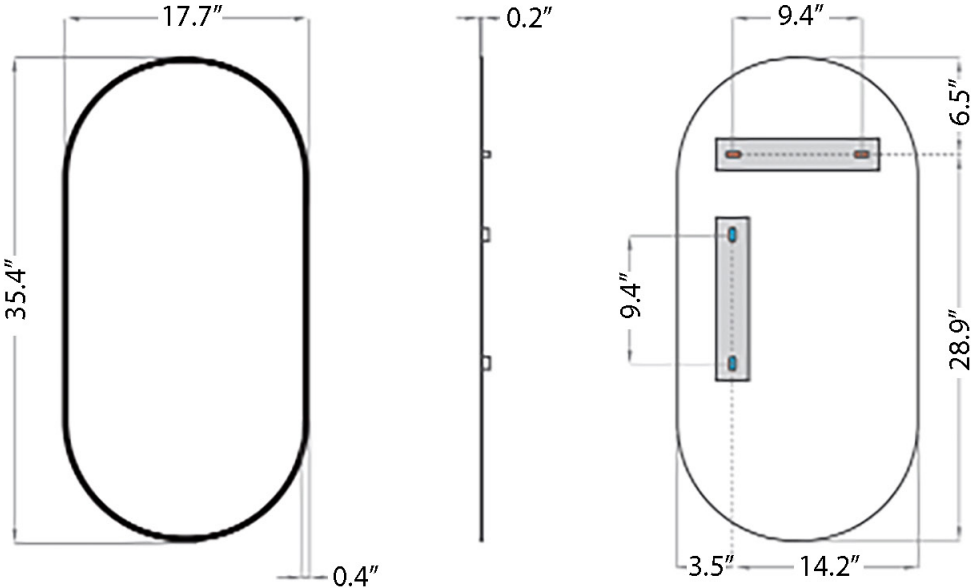

Solo 4590

Features

- Oval Wall Mirror
- Available with Black or Gold Frame or Frameless
- Frame Thickness: 0.4"
- Reversible
- Mounting Hardware Included
- Made in Spain

SKU# | Option:

- Solo 4590A | Frameless
- Solo 4590BL | Black
- Solo 4590GD | Gold

Finishes:

-  Frameless
-  Black
-  Gold

* WS Bath Collections reserve the right to make revisions without notice to product specifications, dimensions, or information.

Collection Solo	Model Solo 4590	Dimensions Metric <i>1 inch = 2.54 cm</i> <i>1 inch = 25.4 mm</i>	 1051 Lea Drive - Collegeville, PA 19426 Tel. 215 513 9400 - Fax 610 831 0215 www.ws bathcollections.com - info@ws bathcollections.com
---------------------------	-----------------------------	-------------------------------------------------------------------------	---------------------------------------------------------------------------------------------------------------------------------------------------------------------------------------------------------------------------------------------------------------------------------------------------------------------------------------

* WS Bath Collections reserve the right to make revisions without notice to product specifications, dimensions, or information.

<p>Collection Solo</p>	<p>Model Solo 4590</p>	<p>Dimensions Metric 1 inch = 2.54 cm 1 inch = 25.4 mm</p>	<p> 1051 Lea Drive - Collegeville, PA 19426 Tel. 215 513 9400 - Fax 610 831 0215 www.ws bathcollections.com - info@ws bathcollections.com</p>
---------------------------------	---------------------------------	--------------------------------------------------------------------	-------------------------------------------------------------------------------------------------------------------------------------------------------------------------------------------------------------------------------------------------------------------------------------------------------------------------------------------------