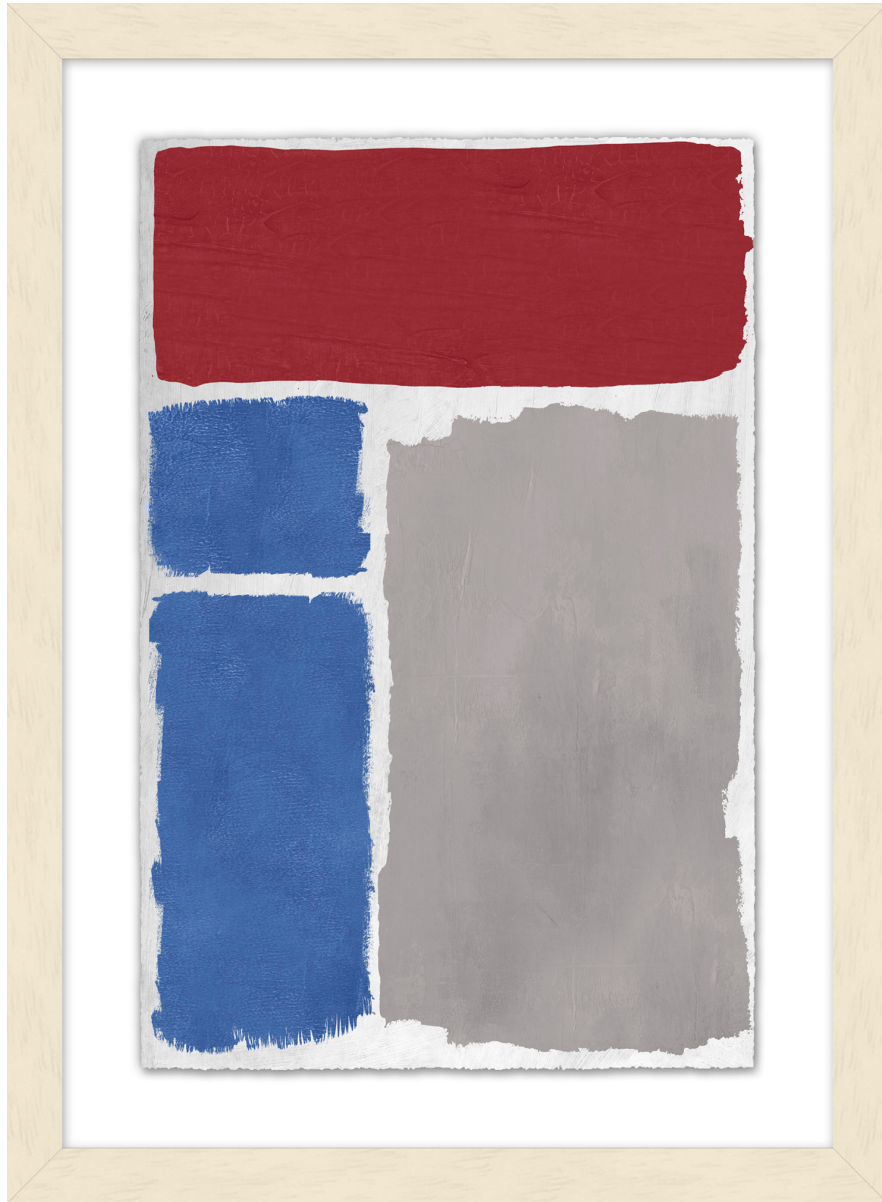

# WENDOVER ART GROUP

---

ITEM NUMBER : **WLA2123**

TITLE : **Touch of Gray 4**

OUTWARD DIMENSION (W X H) : **20" x 27"**

FRAME (WIDTH X DEPTH) : **MC2406 | 1.25" x 1.25"**

FRAME FINISH : **Standard Frame**

**Pickled White**

DESCRIPTION :

**Giclee on Watercolor Paper, Heavy Hand Deckled, Floated  
on Mat, Framed in Shadowbox**