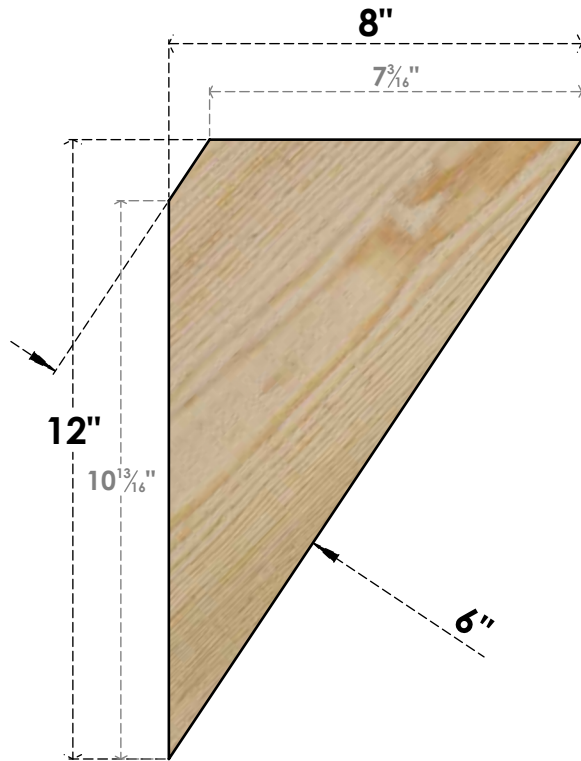

BRC06X08X12TRA00RDF

6"W X 8"D X 12"H TRADITIONAL ROUGH SAWN BRACE, DOUGLAS FIR

SIDE

FRONT

EKENA MILLWORK
2300 WEST MAIN ST.
CLARKSVILLE, TX 75426
TOLL FREE: 866-607-0453
WWW.EKENAMILLWORK.COM

NOTES

1. INSTALLATION TO BE COMPLETED IN ACCORDANCE WITH MANUFACTURER'S SPECIFICATIONS.
2. DRAWING MAY NOT BE TO SCALE
3. THIS DRAWING IS INTENDED FOR DESIGN AND PLANNING PURPOSES ONLY.
4. ALL INFORMATION CONTAINED HEREIN WAS CURRENT AT THE TIME OF DEVELOPMENT BUT MUST BE REVIEWED AND APPROVED BY THE PRODUCT MANUFACTURER TO BE CONSIDERED ACCURATE.
5. PRODUCTS ARE NOT KILN DRIED. THIS ITEM IS UNIQUE AND WILL CONTAIN THE NATURAL VARIATIONS THAT THE WOOD SPECIES OFFERS. THIS MAY RESULT IN VARIATIONS UP TO 1/4"