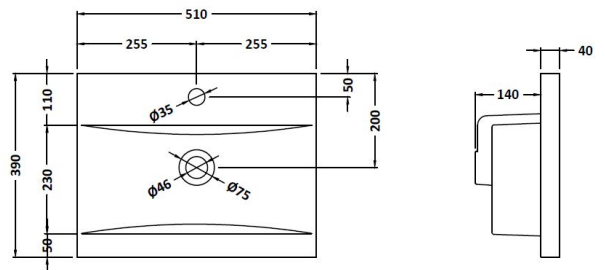

CUSTOMER DATA SHEET

DESCRIPTION:

500 Wh 2-Drawer Vanity With Basin A

CUSTOMER DATA SHEET - FURNITURE

DESCRIPTION: 500 Wall Hung 2-Drawer Basin Unit

PRODUCT DIMENSIONS

Height (mm)	Width (mm)	Depth (mm)	Nett Wgt Kg
538	500	383	26

PACKAGING DIMENSIONS

Height (mm)	Width (mm)	Depth (mm)	Gross Wgt Kg
405	520	560	26

PACKAGING DATA

Box Colour	Brown Cardboard Box		
Box Qty	1	Label Colour	White Label
Label Size	100 x 50	Label Qty	2

OUTER BOX DIMENSIONS (If Applicable)

Height (mm)	Width (mm)	Depth (mm)	Gross Wgt Kg

PRODUCT DETAILS

Country of Origin	United Kingdom
Fitting Instruction	No
Constr' Method	Cam & Wood Dowel
Cabinet Finish	MFC Textured Woodgrain
Cab Thickness (mm)	18
Drawer Included	Yes
No of Shelves	0
Hinge Inc'	Not Applicable
Fixings Inc'	Yes
Handle Inc'	Yes, Supplied
Handle Type	Strap

CUSTOMER DATA SHEET - CERAMICS

DESCRIPTION: 500 Mid-Edged Basin 1 Th

PRODUCT DIMENSIONS

Height (mm)	Width (mm)	Depth (mm)	Nett Wgt Kg
180	510	390	10.54

PACKAGING DIMENSIONS

Height (mm)	Width (mm)	Depth (mm)	Gross Wgt Kg
210	410	530	10.54