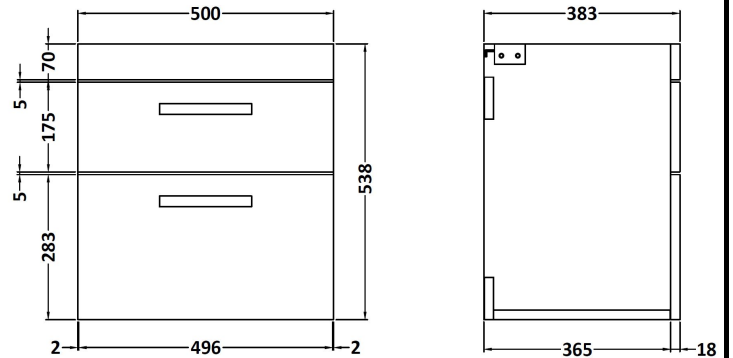

CUSTOMER DATA SHEET

DESCRIPTION:

500 Wh 2-Drawer Vanity With Basin A

CUSTOMER DATA SHEET - FURNITURE

DESCRIPTION: 500 Wall Hung 2-Drawer Basin Unit

PRODUCT DIMENSIONS

Height (mm)	Width (mm)	Depth (mm)	Nett Wgt Kg
538	500	383	26

PACKAGING DIMENSIONS

Height (mm)	Width (mm)	Depth (mm)	Gross Wgt Kg
405	520	560	26

PACKAGING DATA

Box Colour	Brown Cardboard Box		
Box Qty	1	Label Colour	White Label
Label Size	100 x 50	Label Qty	2

OUTER BOX DIMENSIONS (If Applicable)

CUSTOMER DATA SHEET - CERAMICS

DESCRIPTION: 500 Mid-Edged Basin 1 Th

PRODUCT DIMENSIONS

Height (mm)	Width (mm)	Depth (mm)	Nett Wgt Kg
180	510	390	10.54

PACKAGING DIMENSIONS

Height (mm)	Width (mm)	Depth (mm)	Gross Wgt Kg
210	410	530	10.54

PACKAGING DATA

Box Colour	Brown Cardboard Box - Printed		
Box Qty	1	Label Colour	White Label
Label Size	100 x 50	Label Qty	2

OUTER BOX DIMENSIONS (If Applicable)

Height (mm)	Width (mm)	Depth (mm)	Gross Wgt Kg