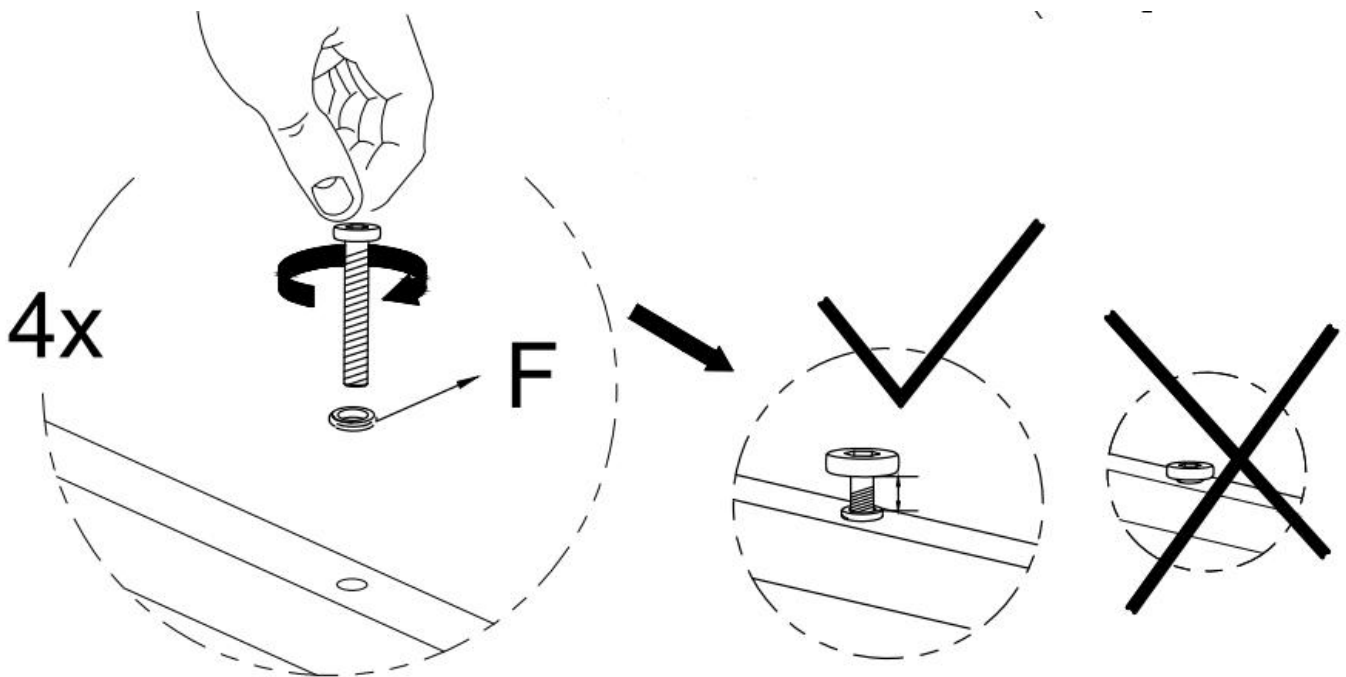

Item no.	Reference Image	Description	Qty
A		Right Arm Rest	1
B		Left Arm Rest	1
C		Seat Base	1
D		Seat Back	1
E		M6x35 Hex Socket Head Screw	10
F		Flat Washer	10
G		S4 Allen Key	1

STEP 1

Do Not Tighten The Screws Completely.

STEP 2

Do Not Tighten The Screws Completely.

STEP 3

Do Not Tighten The Screws Completely .

STEP 4

Do Not Tighten The Ccrews Completely.

Table

Item no.	Reference Image	Description	Qty
H		Desktop	1
I		Table Leg	2
J		Rod	1
K		M6x15 Hex Socket Head Screw	4
E		M6x35 Hex Socket Head Screw	4
F		Flat Washer	8
G		S4 Allen Key	1

STEP 1

Do Not Tighten The Screws Completely!

STEP 2

Do Not Tighten The Screws Completely!

STEP 3

Do Not Tighten The Screws Completely.

STEP 4