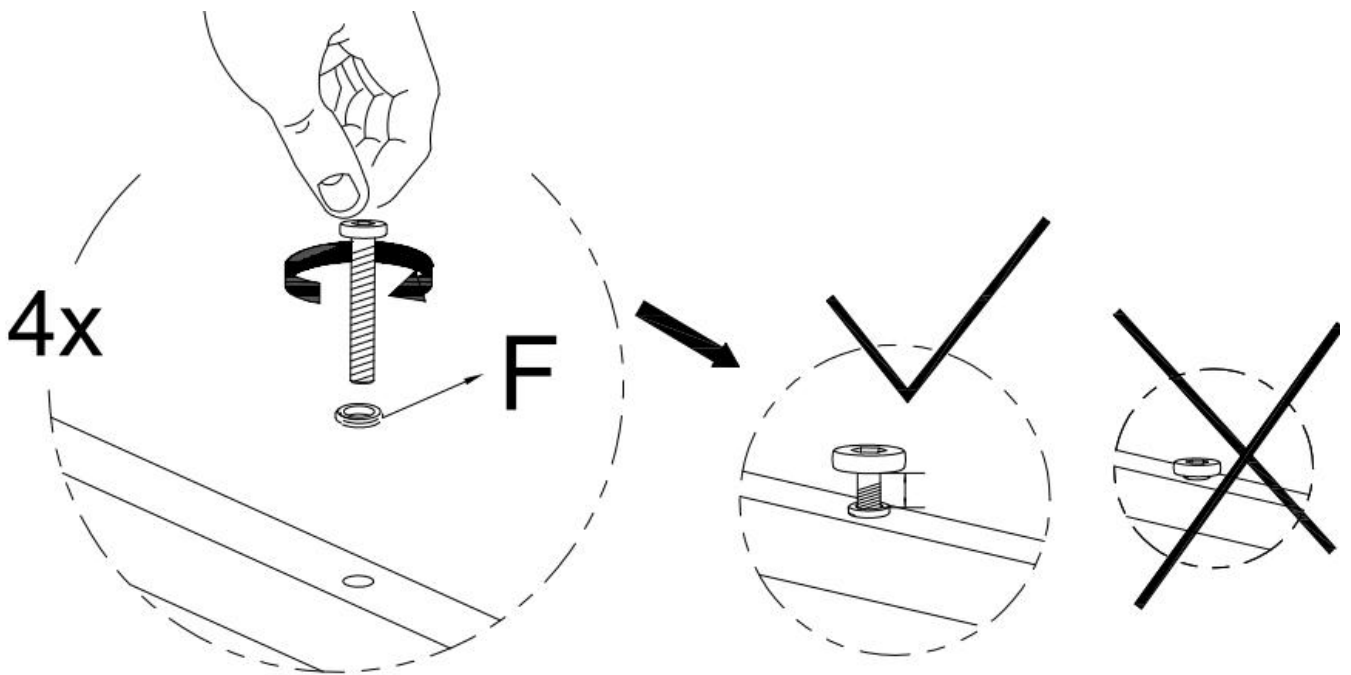

Item no.	Reference Image	Description	Qty
A		Right Arm Rest	1
B		Left Arm Rest	1
C		Seat Base	1
D		Seat Back	1
E		M6x35 Hex Socket Head Screw	10
F		Flat Washer	10
G		S4 Allen Key	1

STEP 1

Do Not Tighten The Screws Completely.

STEP 2

Do Not Tighten The Screws Completely.

STEP 3

Do Not Tighten The Screws Completely .

STEP 4

Do Not Tighten The Ccrews Completely.

Table

Item no.	Reference Image	Description	Qty
H		Desktop	1
I		Table Leg	2
J		Rod	1
K		M6x15 Hex Socket Head Screw	4
E		M6x35 Hex Socket Head Screw	4
F		Flat Washer	8
G		S4 Allen Key	1