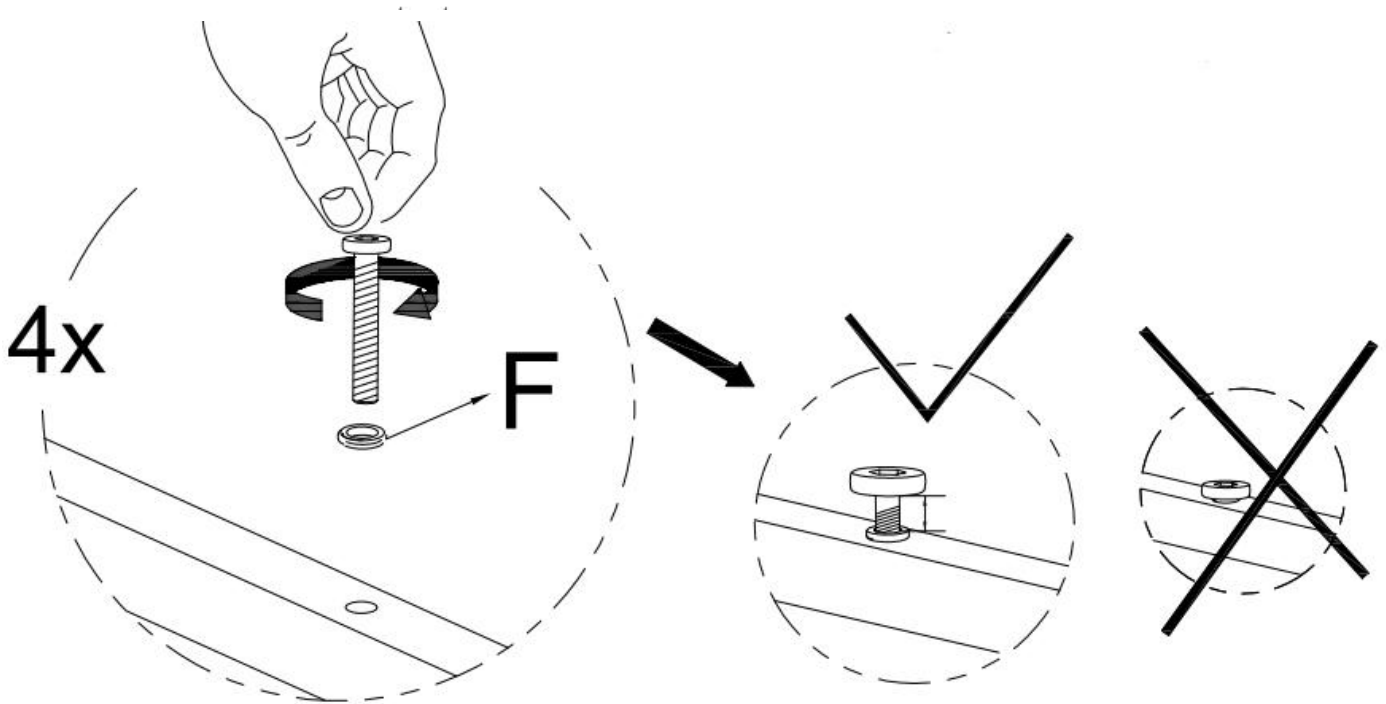

Item no.	Reference Image	Description	Qty
A		Right Arm Rest	1
B		Left Arm Rest	1
C		Seat Base	1
D		Seat Back	1
E		M6x35 Hex Socket Head Screw	10
F		Flat Washer	10
G		S4 Allen Key	1

STEP 1

Do Not Tighten The Screws Completely.

STEP 2

Do Not Tighten The Screws Completely.

STEP 3

Do Not Tighten The Screws Completely .

STEP 4

Do Not Tighten The Ccrews Completely.

Table

Item no.	Reference Image	Description	Qty
H		Desktop	1
I		Table Leg	2
J		Rod	1
K		M6x15 Hex Socket Head Screw	4
E		M6x35 Hex Socket Head Screw	4
F		Flat Washer	8
G		S4 Allen Key	1