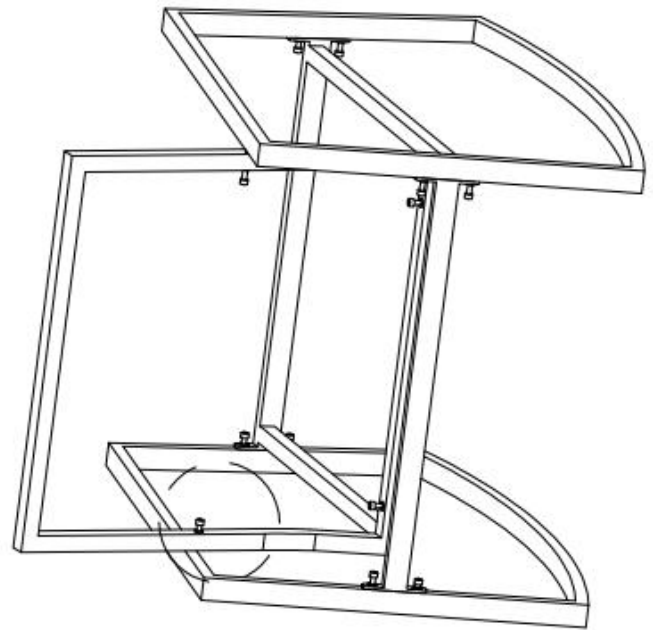

Item no.	Reference Image	Description	Qty
A		Right Arm Rest	1
B		Left Arm Rest	1
C		Seat Base	1
D		Seat Back	1
E		M6x35 Hex Socket Head Screw	10
F		Flat Washer	10
G		S4 Allen Key	1

STEP 1

Do Not Tighten The Screws Completely.

STEP 2

Do Not Tighten The Screws Completely.

STEP 3

Do Not Tighten The Screws Completely .

STEP 4

Do Not Tighten The Ccrews Completely.

Table

Item no.	Reference Image	Description	Qty
H		Desktop	1
I		Table Leg	2
J		Rod	1
K		M6x15 Hex Socket Head Screw	4
E		M6x35 Hex Socket Head Screw	4
F		Flat Washer	8
G		S4 Allen Key	1