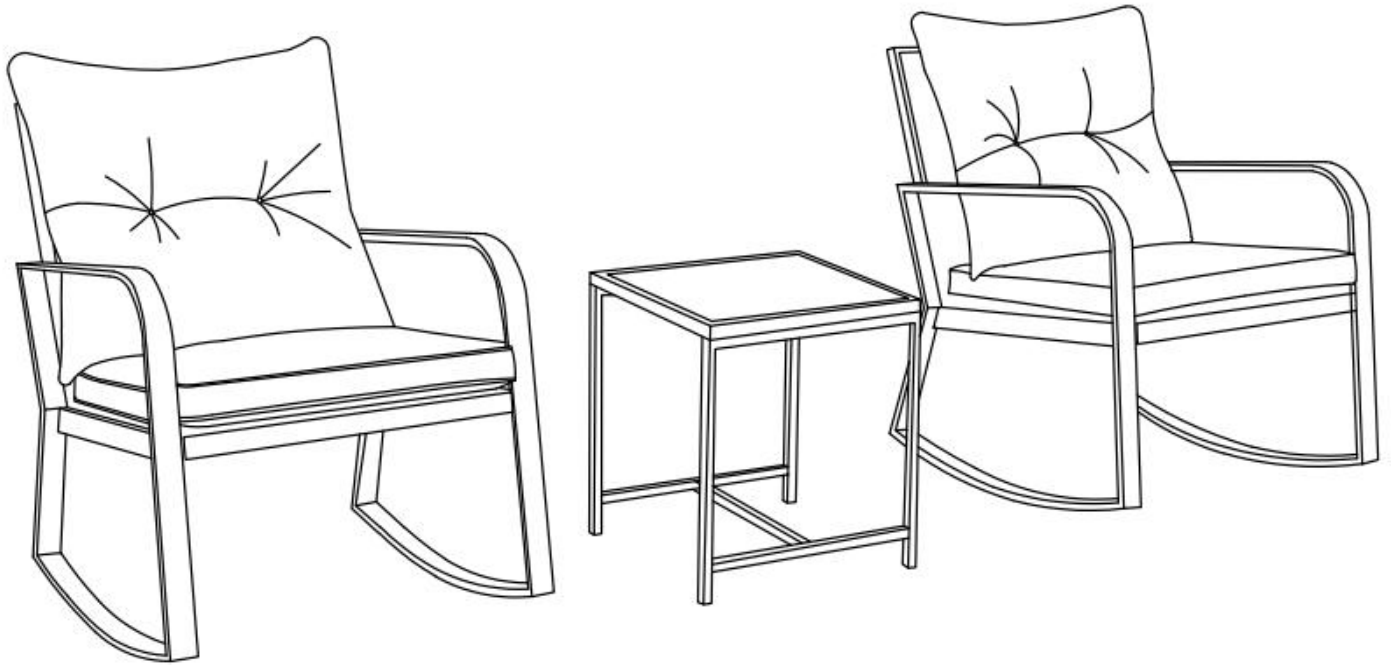

3-Piece BistroSet

Thank You for Choosing !

Our goal is to provide high quality outdoor furniture with outstanding customer service-all at an affordable price.

Please let us know how we are doing!

Rocking Chair

Item no.	Reference Image	Description	Qty
A		Right Arm Rest	1
B		Left Arm Rest	1
C		Seat Base	1
D		Seat Back	1
E		M6x35 Hex Socket Head Screw	10
F		Flat Washer	10
G		S4 Allen Key	1

STEP 1

Do Not Tighten The Screws Completely.