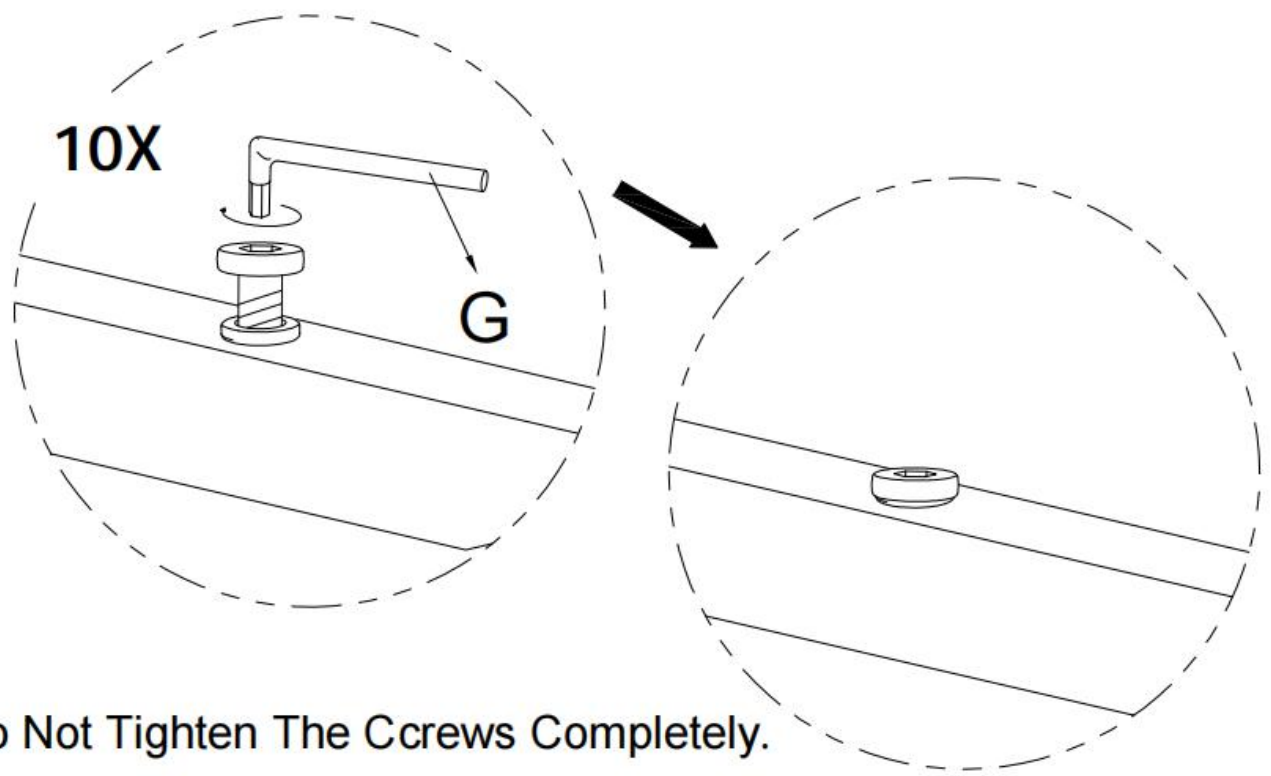

Item no.	Reference Image	Description	Qty
A		Right Arm Rest	1
B		Left Arm Rest	1
C		Seat Base	1
D		Seat Back	1
E		M6x35 Hex Socket Head Screw	10
F		Flat Washer	10
G		S4 Allen Key	1

STEP 1

Do Not Tighten The Screws Completely.

STEP 2

Do Not Tighten The Screws Completely.

STEP 3

Do Not Tighten The Screws Completely .

STEP 4

Do Not Tighten The Ccrews Completely.

Table

Item no.	Reference Image	Description	Qty
H		Desktop	1
I		Table Leg	2
J		Rod	1
K		M6x15 Hex Socket Head Screw	4
E		M6x35 Hex Socket Head Screw	4
F		Flat Washer	8
G		S4 Allen Key	1

STEP 1

Do Not Tighten The Screws Completely!

STEP 2

Do Not Tighten The Screws Completely!

STEP 3

Do Not Tighten The Screws Completely.

STEP 4