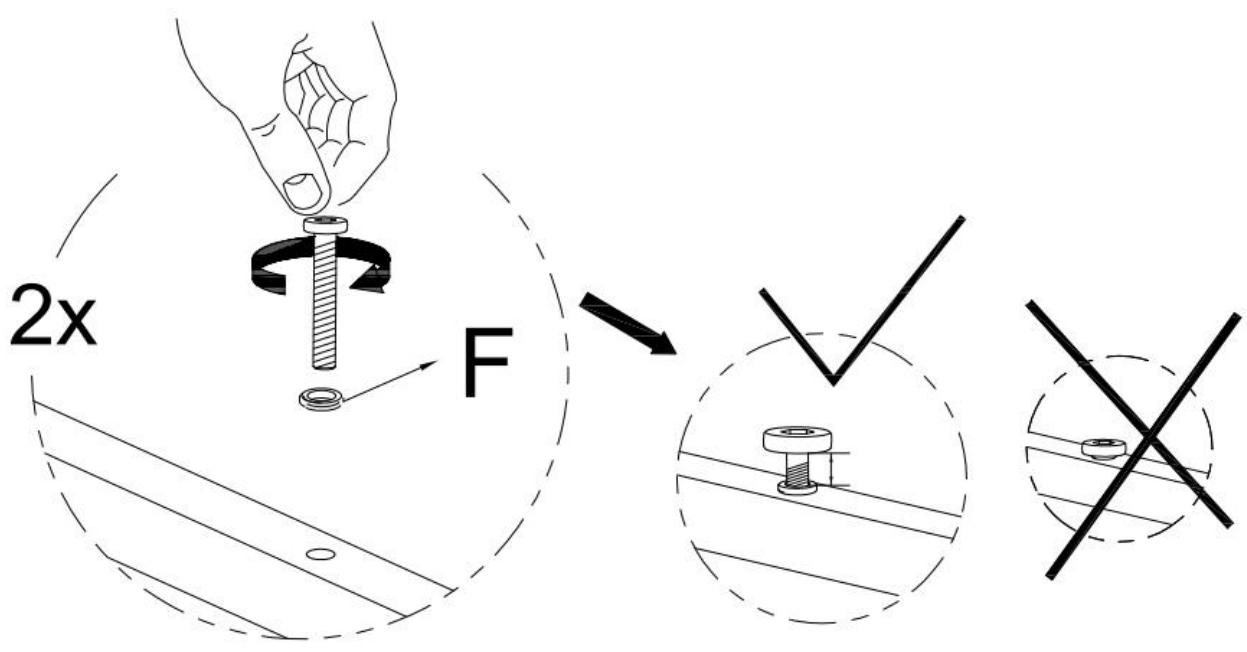

Item no.	Reference Image	Description	Qty
A		Right Arm Rest	1
B		Left Arm Rest	1
C		Seat Base	1
D		Seat Back	1
E		M6x35 Hex Socket Head Screw	10
F		Flat Washer	10
G		S4 Allen Key	1

STEP 1

Do Not Tighten The Screws Completely.

STEP 2

Do Not Tighten The Screws Completely.

STEP 3

Do Not Tighten The Screws Completely .

STEP 4

Do Not Tighten The Ccrews Completely.

Table

Item no.	Reference Image	Description	Qty
H		Desktop	1
I		Table Leg	2
J		Rod	1
K		M6x15 Hex Socket Head Screw	4
E		M6x35 Hex Socket Head Screw	4
F		Flat Washer	8
G		S4 Allen Key	1