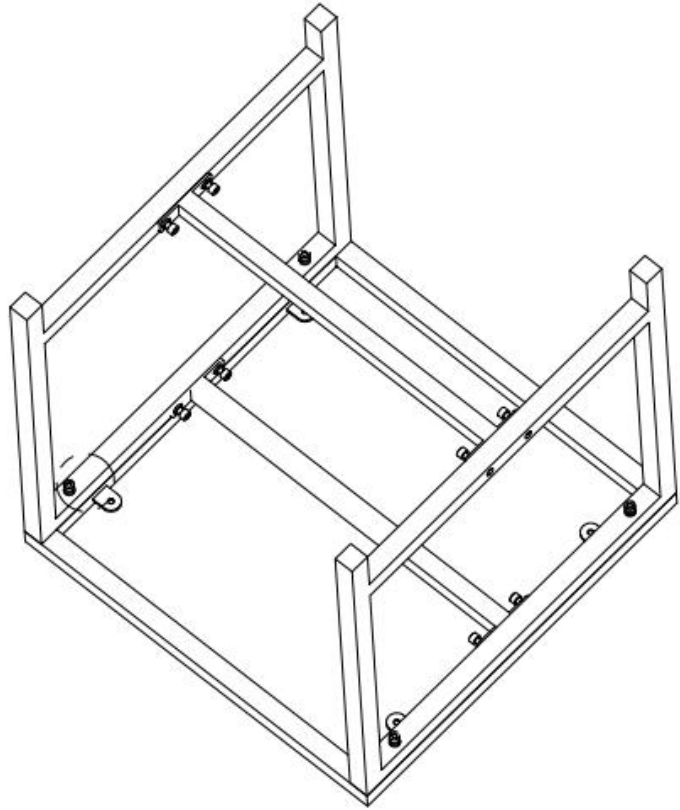

STEP 3

Do Not Tighten The Screws Completely.