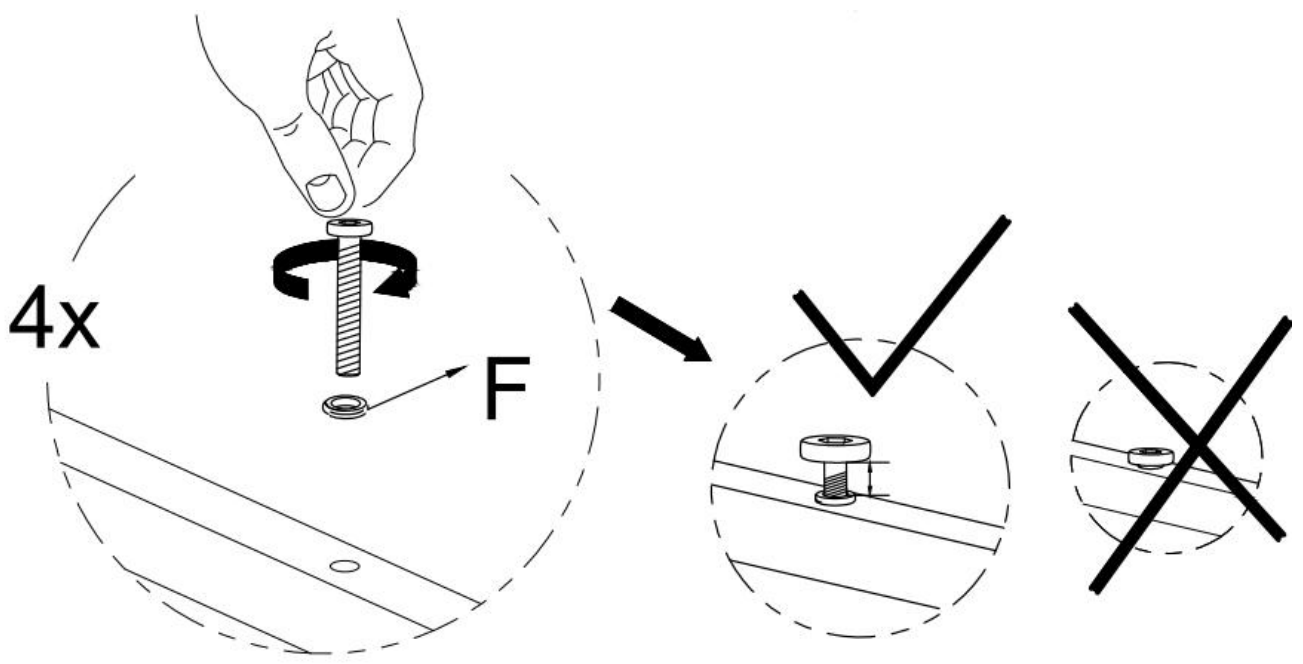

Item no.	Reference Image	Description	Qty
A		Right Arm Rest	1
B		Left Arm Rest	1
C		Seat Base	1
D		Seat Back	1
E		M6x35 Hex Socket Head Screw	10
F		Flat Washer	10
G		S4 Allen Key	1

STEP 1

Do Not Tighten The Screws Completely.

STEP 2

Do Not Tighten The Screws Completely.

STEP 3

Do Not Tighten The Screws Completely .

STEP 4

Do Not Tighten The Ccrews Completely.

Table

Item no.	Reference Image	Description	Qty
H		Desktop	1
I		Table Leg	2
J		Rod	1
K		M6x15 Hex Socket Head Screw	4
E		M6x35 Hex Socket Head Screw	4
F		Flat Washer	8
G		S4 Allen Key	1

STEP 1

Do Not Tighten The Screws Completely!

STEP 2

Do Not Tighten The Screws Completely!

STEP 3

Do Not Tighten The Screws Completely.

STEP 4