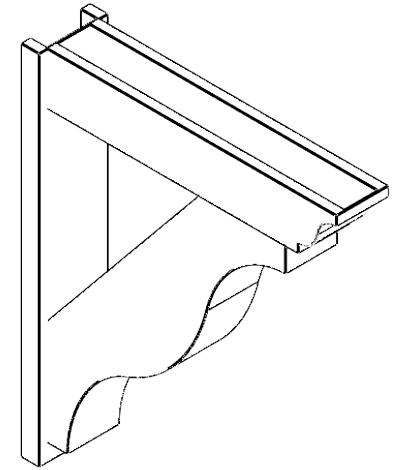

ITEM NUMBER: OUTUROC060X080X36000X42000X060X020X060FST04RCPR

6"W TOP X 8"W BACK X 36"D X 42"H X 6"T TOP X 2"T BACK TIMBERTHANE ROUGH CEDAR FUNSTON FAUX WOOD OPEN OUTLOOKER, TRADITIONAL TOP AND BLOCK BACK, 6"W CLOSED BRACE, PRIMED TAN

ISOMETRIC

GENERATED DATE : 07/06/2023

EKENA MILLWORK
2300 WEST MAIN ST.
CLARKSVILLE, TX 75426
TOLL FREE: 866-607-0453
WWW.EKENAMILLWORK.COM

NOTES

1. INSTALLATION TO BE COMPLETED IN ACCORDANCE WITH MANUFACTURER'S SPECIFICATIONS.
2. DRAWING MAY NOT BE TO SCALE
3. THIS DRAWING IS INTENDED FOR DESIGN AND PLANNING PURPOSES ONLY.
4. ALL INFORMATION CONTAINED HEREIN WAS CURRENT AT THE TIME OF DEVELOPMENT BUT MUST BE REVIEWED AND APPROVED BY THE PRODUCT MANUFACTURER TO BE CONSIDERED ACCURATE.
5. TIMBERTHANE ARCHITECTURAL PRODUCTS ARE MADE FROM HIGH DENSITY URETHANE AND COME FACTORY PRIMED