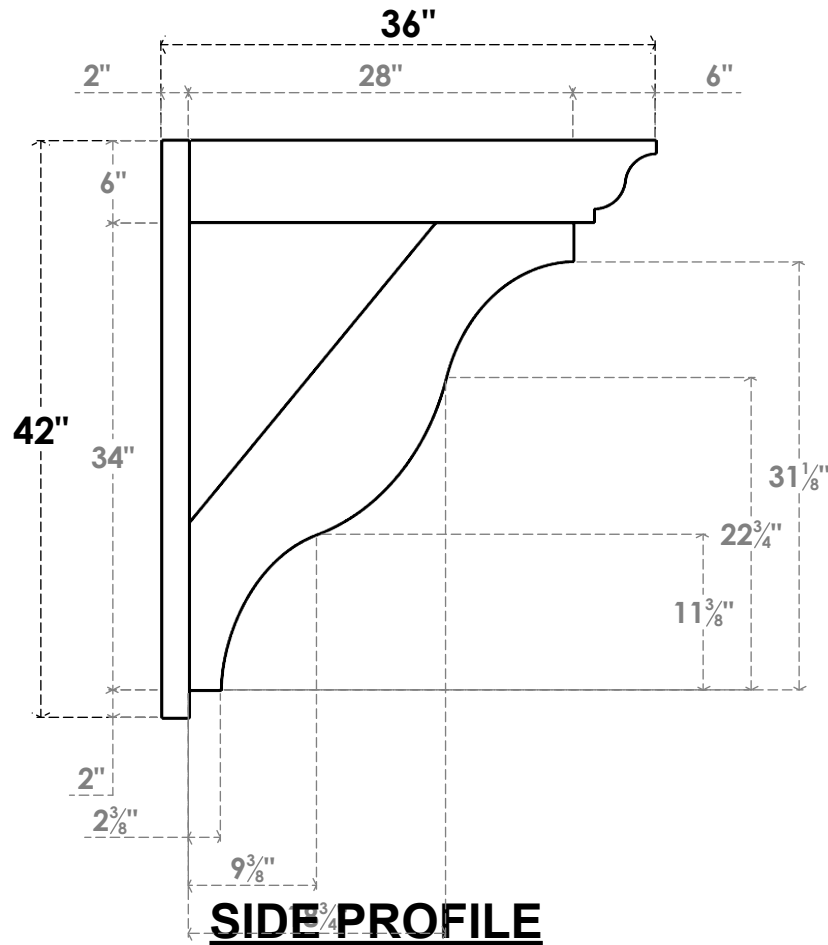

ITEM NUMBER: OUTUROC060X080X36000X42000X060X020X060FST04RCPR

6"W TOP X 8"W BACK X 36"D X 42"H X 6"T TOP X 2"T BACK TIMBERTHANE ROUGH CEDAR FUNSTON FAUX WOOD OPEN OUTLOOKER, TRADITIONAL TOP AND BLOCK BACK, 6"W CLOSED BRACE, PRIMED TAN

ISOMETRIC

GENERATED DATE : 07/06/2023

EKENA MILLWORK
2300 WEST MAIN ST.
CLARKSVILLE, TX 75426
TOLL FREE: 866-607-0453
WWW.EKENAMILLWORK.COM

NOTES

1. INSTALLATION TO BE COMPLETED IN ACCORDANCE WITH MANUFACTURER'S SPECIFICATIONS.
2. DRAWING MAY NOT BE TO SCALE
3. THIS DRAWING IS INTENDED FOR DESIGN AND PLANNING PURPOSES ONLY.
4. ALL INFORMATION CONTAINED HEREIN WAS CURRENT AT THE TIME OF DEVELOPMENT BUT MUST BE REVIEWED AND APPROVED BY THE PRODUCT MANUFACTURER TO BE CONSIDERED ACCURATE.
5. TIMBERTHANE ARCHITECTURAL PRODUCTS ARE MADE FROM HIGH DENSITY URETHANE AND COME FACTORY PRIMED