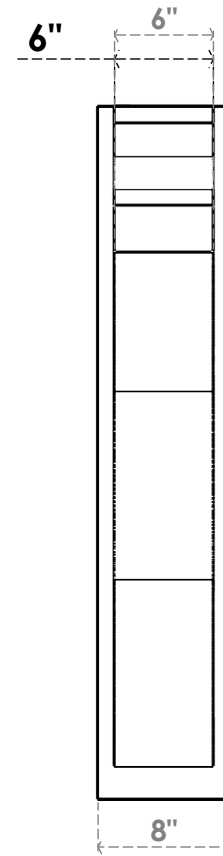

ITEM NUMBER: OUTUROC060X080X36000X42000X060X020X060FST04RCPR

6"W TOP X 8"W BACK X 36"D X 42"H X 6"T TOP X 2"T BACK TIMBERTHANE ROUGH CEDAR FUNSTON FAUX WOOD OPEN OUTLOOKER, TRADITIONAL TOP AND BLOCK BACK, 6"W CLOSED BRACE, PRIMED TAN

ISOMETRIC

GENERATED DATE : 07/06/2023

EKENA MILLWORK
2300 WEST MAIN ST.
CLARKSVILLE, TX 75426
TOLL FREE: 866-607-0453
WWW.EKENAMILLWORK.COM

NOTES

1. INSTALLATION TO BE COMPLETED IN ACCORDANCE WITH MANUFACTURER'S SPECIFICATIONS.
2. DRAWING MAY NOT BE TO SCALE
3. THIS DRAWING IS INTENDED FOR DESIGN AND PLANNING PURPOSES ONLY.
4. ALL INFORMATION CONTAINED HEREIN WAS CURRENT AT THE TIME OF DEVELOPMENT BUT MUST BE REVIEWED AND APPROVED BY THE PRODUCT MANUFACTURER TO BE CONSIDERED ACCURATE.
5. TIMBERTHANE ARCHITECTURAL PRODUCTS ARE MADE FROM HIGH DENSITY URETHANE AND COME FACTORY PRIMED