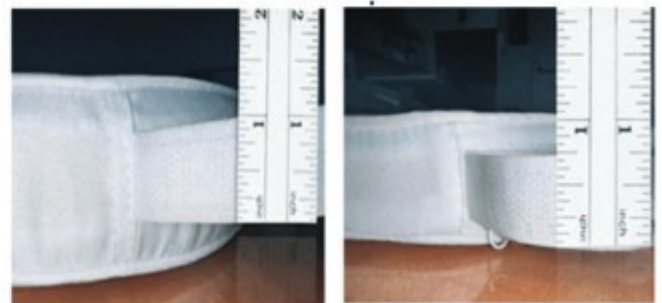

Our premium-strength, color-matched velcro straps ensure comfortable seating.

Our plush foam cushions are thicker than the typical industry standard. Our Velcro cushion straps are wider, so they connect to the body of the cushion body. We use two lines of stitching to connect the straps, further preventing the straps from falling off. Don't look past our superior cushion details. Everything we do is above average. Each cushion supports high quality design and function with its commercial grade polyester material.

Effective July 1, 2025

Product Details

Width	15.5 in.
Depth	15.5 in.
Thickness	2.0 in.
Weight	0.5 lbs.
Foam Type	High Density Foam
Material	Polyester
Machine Washable?	Yes
Mount Type	Velcro Straps
Compatibility	Chiavari Chairs Chiavari Barstools Infinity Chairs Art Deco Chairs Napoleon Chairs

Our Cushions are 14% Thicker!

Our Chivari Velcro Strap Cushions are 2 inches thick, others are only 1.75 thick. That's 14% thicker! Double piping and reinforced stitching, connecting cushion straps to the body of the cushion.

... With a 41% Wider Strap!

Our Chivari Velcro Strap Cushions have Velcro straps that are 1" wide, (competitors' straps are only .71" wide). Chivari's Velcro straps are 41% wider! That means our cushions have a 41% larger velcro area and therefore a stronger connection, ensuring the cushion will not detach from the chair.