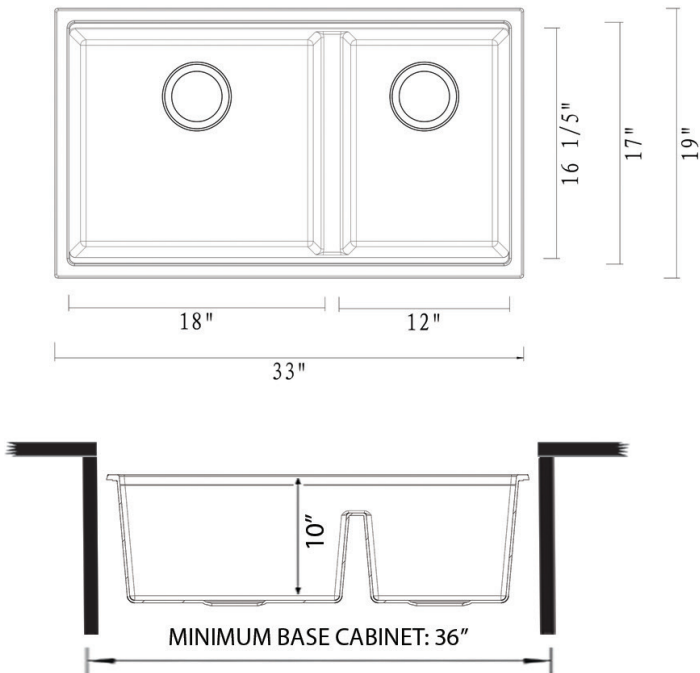

OPTIONAL ACCESSORIES (SOLD SEPARATELY)

DIMENSIONS

SCAN TO REGISTER YOUR WARRANTY

or visit
www.ruvati.com/register

RUVATI USA
www.ruvati.com

Phone: 1.855.478.8284
Email: support@ruvati.com