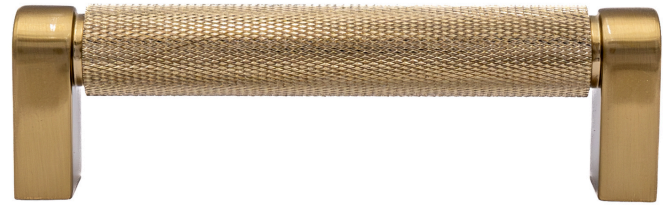

# Kent Knurled 4 in. Center-to-Center Pull

Champagne Bronze - RL006818

Matte Black - RL063101

Satin Nickel - RL063088

Black Nickel - RL063106

Satin Brass - RL063095

### DIMENSIONS

Center to center: 4 in. **(A)**

Overall length: 4.41 in. **(B)**

Projection: 1.28 in.

Height: 0.625 in.

Weight: 0.23 lbs.

### INSTALLATION

#8-32 1 in. & 1.5 in. screws included

16 in. center-to-center appliance pull

All offered in Satin Brass, Champagne Bronze, Matte Black, Satin Nickel, and Black Nickel