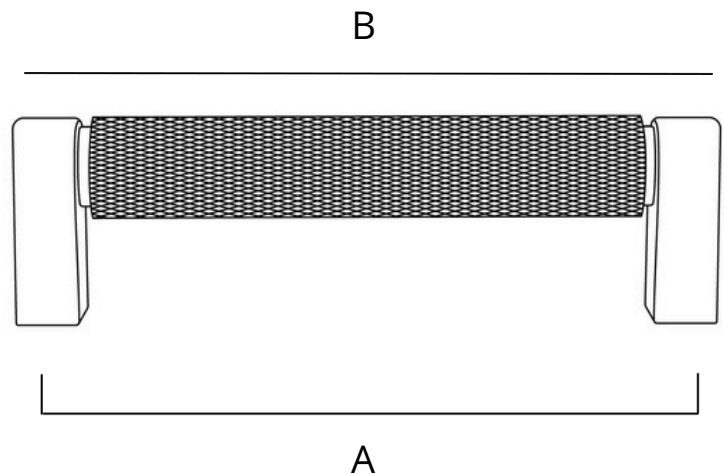

All offered in Satin Brass, Champagne Bronze, Matte Black, Satin Nickel, and Black Nickel