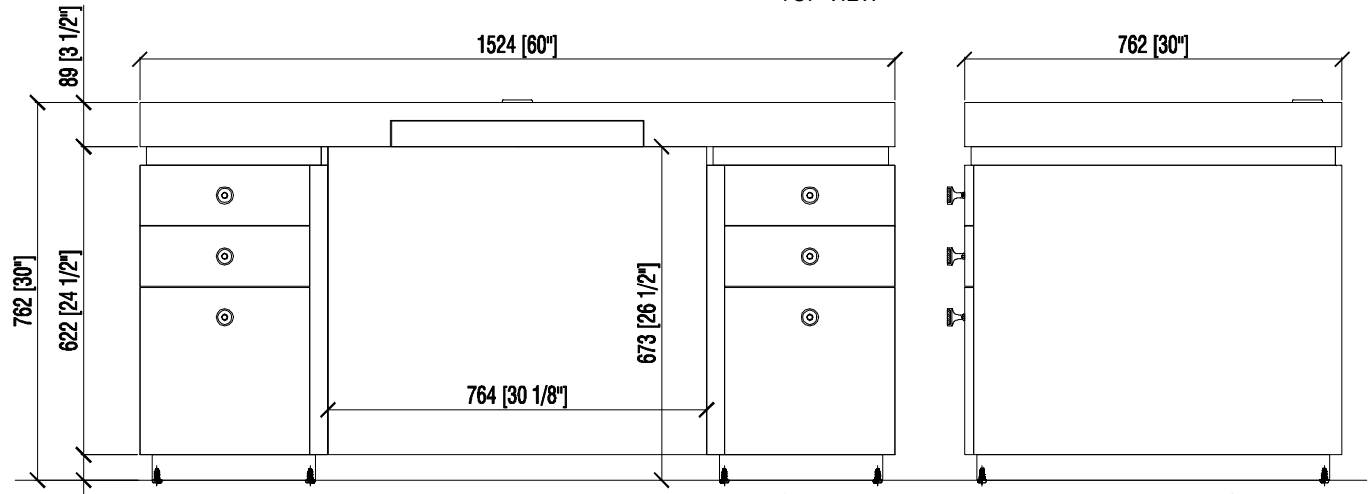

762 [30"]

TOP VIEW

TA71043  
60" x 30" x 30" HT

1524 [60"]

89 [3 1/2"]

762 [30"]

622 [24 1/2"]

673 [26 1/2"]

762 [30"]

764 [30 1/8"]

FRONT VIEW

SIDE VIEW

380 [15"]

765 [30 1/8"]

380 [15"]

762 [30"]

731 [28 3/4"]

765 [30 1/8"]

BASE PLAN VIEW