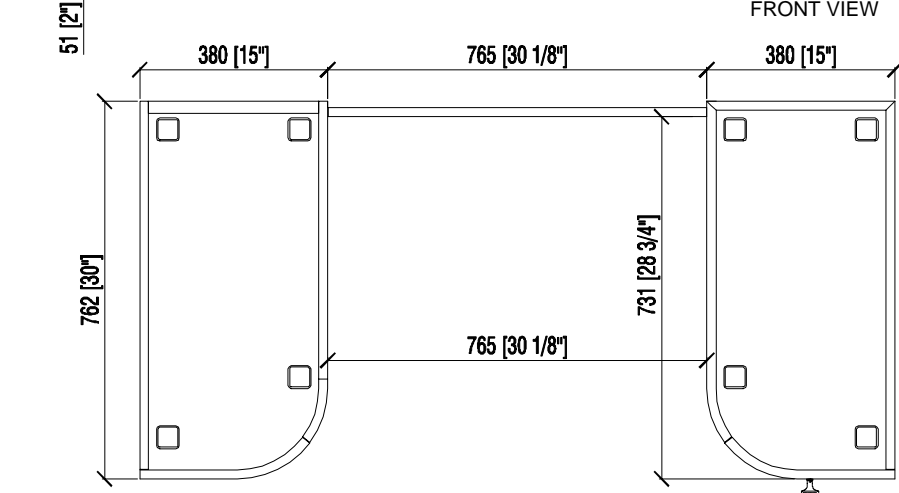

762 [30"]

TOP VIEW

TA71043  
60" x 30" x 30" HT

1524 [60"]

89 [3 1/2"]

762 [30"]

622 [24 1/2"]

673 [26 1/2"]

762 [30"]

764 [30 1/8"]

FRONT VIEW

SIDE VIEW

380 [15"]

765 [30 1/8"]

380 [15"]

762 [30"]

731 [28 3/4"]

765 [30 1/8"]

BASE PLAN VIEW