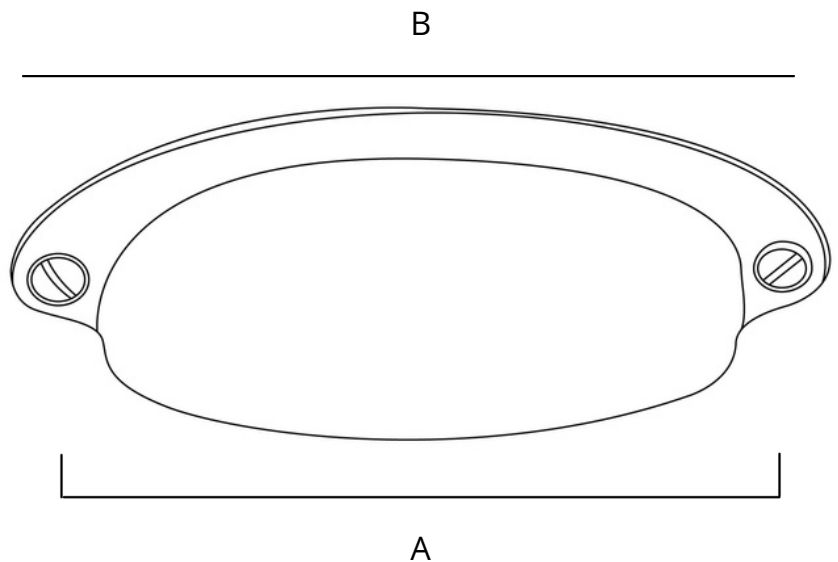

Rustic 3-1/2 in. Cup Pull

Antique Brass - RL061312

SPECIFICATIONS

DIMENSIONS

Center to Center: 3.5 in. **(A)**

Overall length: 4.25 in. **(B)**

Projection: 0.625 in.

Height: 1.5 in.

Weight: 0.09 lbs.

INSTALLATION

#8-32 1 in. & 1.5 in. screws included

WARRANTY

Limited 90-Days

RUSTIC COLLECTION INCLUDES:

1-1/2 in. knob

3-1/2 in. center-to-center cup pull