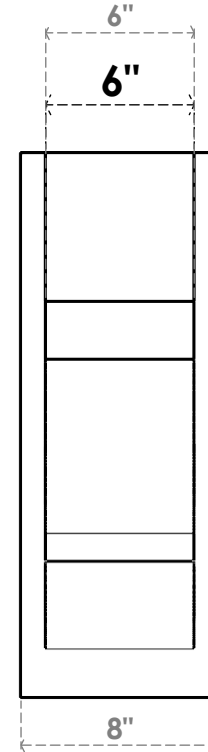

**ITEM NUMBER: OUTUROC060X080X22000X22000X060X020X060BOA44RCPR**

6"W TOP X 8"W BACK X 22"D X 22"H X 6"T TOP X 2"T BACK TIMBERTHANE ROUGH CEDAR BALBOA FAUX WOOD OPEN OUTLOOKER, BLOCK TOP AND BACK, 6"W CLOSED BRACE, PRIMED TAN

EKENA MILLWORK  
2300 WEST MAIN ST.  
CLARKSVILLE, TX 75426  
TOLL FREE: 866-607-0453  
WWW.EKENAMILLWORK.COM

**NOTES**

1. INSTALLATION TO BE COMPLETED IN ACCORDANCE WITH MANUFACTURER'S SPECIFICATIONS.
2. DRAWING MAY NOT BE TO SCALE
3. THIS DRAWING IS INTENDED FOR DESIGN AND PLANNING PURPOSES ONLY.
4. ALL INFORMATION CONTAINED HEREIN WAS CURRENT AT THE TIME OF DEVELOPMENT BUT MUST BE REVIEWED AND APPROVED BY THE PRODUCT MANUFACTURER TO BE CONSIDERED ACCURATE.
5. TIMBERTHANE ARCHITECTURAL PRODUCTS ARE MADE FROM HIGH DENSITY URETHANE AND COME FACTORY PRIMED