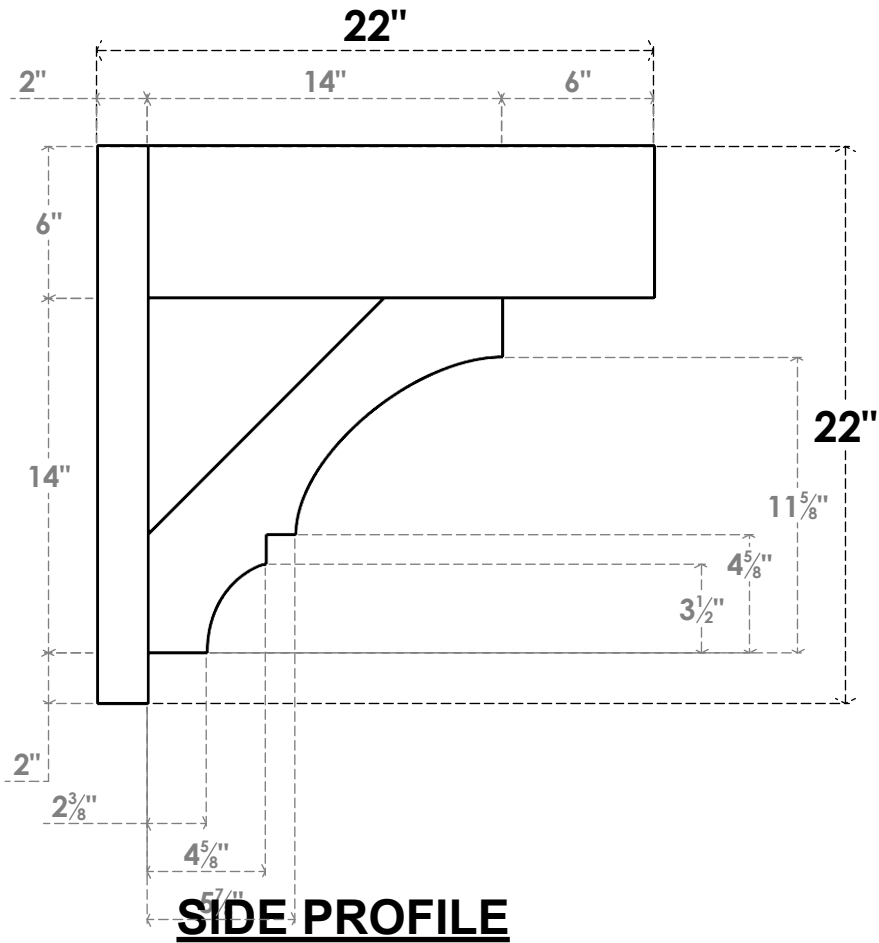

**ITEM NUMBER: OUTUROC060X080X22000X22000X060X020X060BOA44RCPR**

6"W TOP X 8"W BACK X 22"D X 22"H X 6"T TOP X 2"T BACK TIMBERTHANE ROUGH CEDAR BALBOA FAUX WOOD OPEN OUTLOOKER, BLOCK TOP AND BACK, 6"W CLOSED BRACE, PRIMED TAN

EKENA MILLWORK  
2300 WEST MAIN ST.  
CLARKSVILLE, TX 75426  
TOLL FREE: 866-607-0453  
WWW.EKENAMILLWORK.COM

**NOTES**

1. INSTALLATION TO BE COMPLETED IN ACCORDANCE WITH MANUFACTURER'S SPECIFICATIONS.
2. DRAWING MAY NOT BE TO SCALE
3. THIS DRAWING IS INTENDED FOR DESIGN AND PLANNING PURPOSES ONLY.
4. ALL INFORMATION CONTAINED HEREIN WAS CURRENT AT THE TIME OF DEVELOPMENT BUT MUST BE REVIEWED AND APPROVED BY THE PRODUCT MANUFACTURER TO BE CONSIDERED ACCURATE.
5. TIMBERTHANE ARCHITECTURAL PRODUCTS ARE MADE FROM HIGH DENSITY URETHANE AND COME FACTORY PRIMED