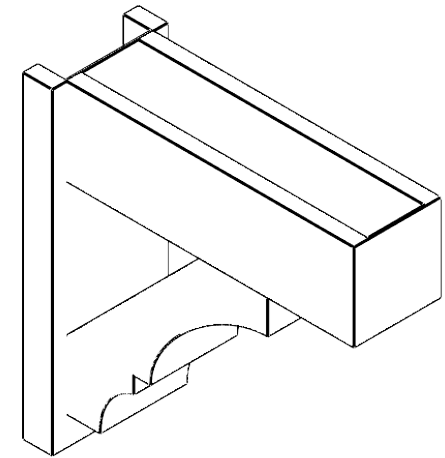

**ITEM NUMBER: OUTUROC060X080X22000X22000X060X020X060BOA44RCPR**

6"W TOP X 8"W BACK X 22"D X 22"H X 6"T TOP X 2"T BACK TIMBERTHANE ROUGH CEDAR BALBOA FAUX WOOD OPEN OUTLOOKER, BLOCK TOP AND BACK, 6"W CLOSED BRACE, PRIMED TAN

EKENA MILLWORK  
2300 WEST MAIN ST.  
CLARKSVILLE, TX 75426  
TOLL FREE: 866-607-0453  
WWW.EKENAMILLWORK.COM

**NOTES**

1. INSTALLATION TO BE COMPLETED IN ACCORDANCE WITH MANUFACTURER'S SPECIFICATIONS.
2. DRAWING MAY NOT BE TO SCALE
3. THIS DRAWING IS INTENDED FOR DESIGN AND PLANNING PURPOSES ONLY.
4. ALL INFORMATION CONTAINED HEREIN WAS CURRENT AT THE TIME OF DEVELOPMENT BUT MUST BE REVIEWED AND APPROVED BY THE PRODUCT MANUFACTURER TO BE CONSIDERED ACCURATE.
5. TIMBERTHANE ARCHITECTURAL PRODUCTS ARE MADE FROM HIGH DENSITY URETHANE AND COME FACTORY PRIMED