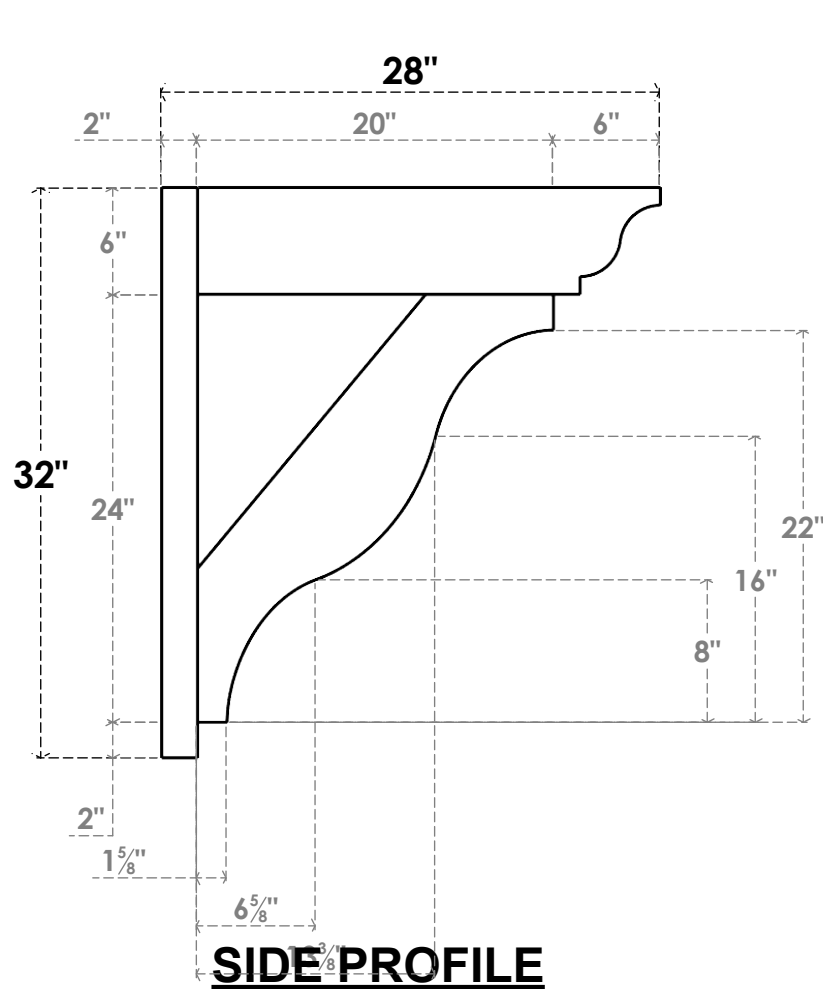

ITEM NUMBER: OUTUROC060X080X28000X32000X060X020X060FST04RCPR

6"W TOP X 8"W BACK X 28"D X 32"H X 6"T TOP X 2"T BACK TIMBERTHANE ROUGH CEDAR FUNSTON FAUX WOOD OPEN OUTLOOKER, TRADITIONAL TOP AND BLOCK BACK, 6"W CLOSED BRACE, PRIMED TAN