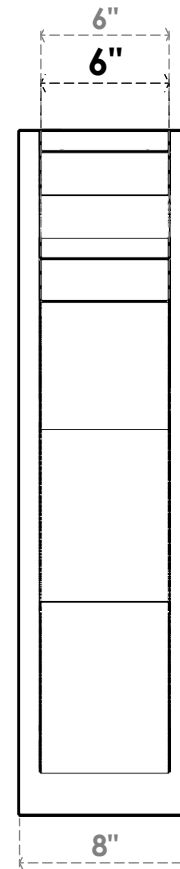

ITEM NUMBER: OUTUROC060X080X28000X32000X060X020X060FST04RCPR

6"W TOP X 8"W BACK X 28"D X 32"H X 6"T TOP X 2"T BACK TIMBERTHANE ROUGH CEDAR FUNSTON FAUX WOOD OPEN OUTLOOKER, TRADITIONAL TOP AND BLOCK BACK, 6"W CLOSED BRACE, PRIMED TAN

EKENA MILLWORK
2300 WEST MAIN ST.
CLARKSVILLE, TX 75426
TOLL FREE: 866-607-0453
WWW.EKENAMILLWORK.COM

NOTES

1. INSTALLATION TO BE COMPLETED IN ACCORDANCE WITH MANUFACTURER'S SPECIFICATIONS.
2. DRAWING MAY NOT BE TO SCALE
3. THIS DRAWING IS INTENDED FOR DESIGN AND PLANNING PURPOSES ONLY.
4. ALL INFORMATION CONTAINED HEREIN WAS CURRENT AT THE TIME OF DEVELOPMENT BUT MUST BE REVIEWED AND APPROVED BY THE PRODUCT MANUFACTURER TO BE CONSIDERED ACCURATE.
5. TIMBERTHANE ARCHITECTURAL PRODUCTS ARE MADE FROM HIGH DENSITY URETHANE AND COME FACTORY PRIMED