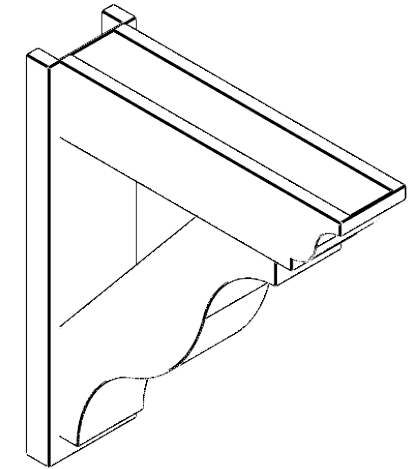

ITEM NUMBER: OUTUROC060X080X28000X32000X060X020X060FST04RCPR

6"W TOP X 8"W BACK X 28"D X 32"H X 6"T TOP X 2"T BACK TIMBERTHANE ROUGH CEDAR FUNSTON FAUX WOOD OPEN OUTLOOKER, TRADITIONAL TOP AND BLOCK BACK, 6"W CLOSED BRACE, PRIMED TAN

EKENA MILLWORK
2300 WEST MAIN ST.
CLARKSVILLE, TX 75426
TOLL FREE: 866-607-0453
WWW.EKENAMILLWORK.COM

NOTES

1. INSTALLATION TO BE COMPLETED IN ACCORDANCE WITH MANUFACTURER'S SPECIFICATIONS.
2. DRAWING MAY NOT BE TO SCALE
3. THIS DRAWING IS INTENDED FOR DESIGN AND PLANNING PURPOSES ONLY.
4. ALL INFORMATION CONTAINED HEREIN WAS CURRENT AT THE TIME OF DEVELOPMENT BUT MUST BE REVIEWED AND APPROVED BY THE PRODUCT MANUFACTURER TO BE CONSIDERED ACCURATE.
5. TIMBERTHANE ARCHITECTURAL PRODUCTS ARE MADE FROM HIGH DENSITY URETHANE AND COME FACTORY PRIMED