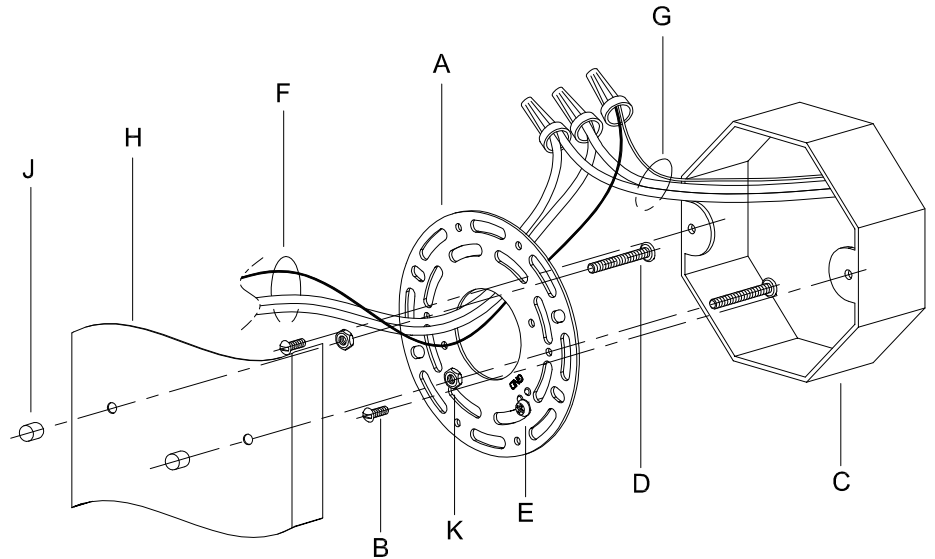

Assembly & Installation Instructions

CAUTION: Read instructions carefully and turn electricity off at main circuit breaker panel before beginning installation.

WARNING - If any Special Control Devices are used with this Fixture, Follow the Instructions Carefully to assure full compliance with N.E.C. requirements. If there are any questions, contact a Qualified Electrical Contractor.

CAUTION - All glass is fragile, use care when handling Glass component(s) and or Lamp(s).

CANOPY MOUNTING & WIRE CONNECTION ASSEMBLY STEPS:

1. D,E → A
2. K → D
3. B,A → C
4. F → G
5. H,J → D

FIXTURE ASSEMBLY STEPS: