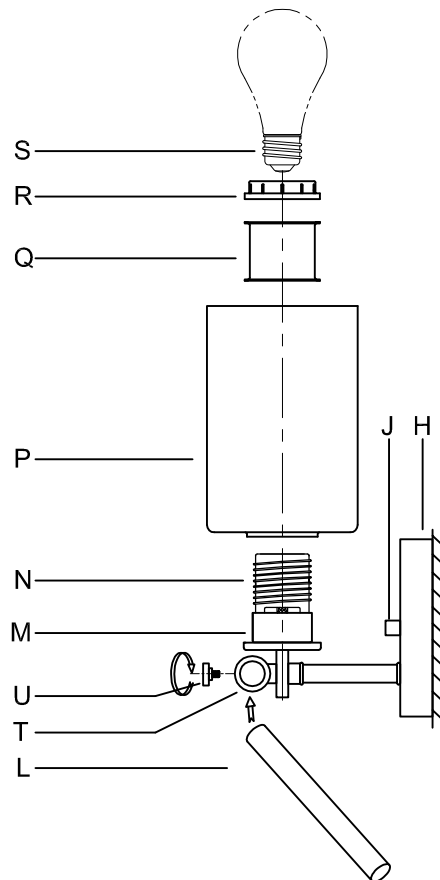

FIXTURE ASSEMBLY STEPS:

1. L → T
2. U → T
3. P,Q → M
4. R,S → N

B, C, G & S
(NOT FURNISHED)
(NON FOURNIE)
(NO INCLUIDA)