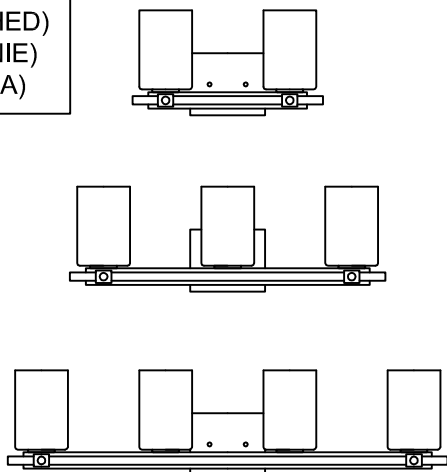

FIXTURE ASSEMBLY STEPS:

1. L → T
2. U → T
3. P,Q → M
4. R,S → N

B, C, G & S
(NOT FURNISHED)
(NON FOURNIE)
(NO INCLUIDA)