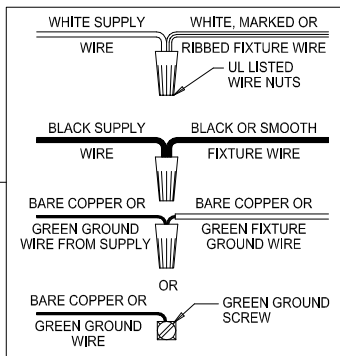

Assembly & Installation Instructions

CAUTION: Read instructions carefully and turn electricity off at main circuit breaker panel before beginning installation.

WARNING - If any Special Control Devices are used with this Fixture, Follow the Instructions Carefully to assure full compliance with N.E.C. requirements. If there are any questions, contact a Qualified Electrical Contractor.

CAUTION - All glass is fragile, use care when handling Glass component(s) and or Lamp(s).

CANOPY MOUNTING & WIRE CONNECTION ASSEMBLY STEPS:

1. D,E → A
2. K → D
3. B,A → C
4. F → G
5. H,J → D

FIXTURE ASSEMBLY STEPS: