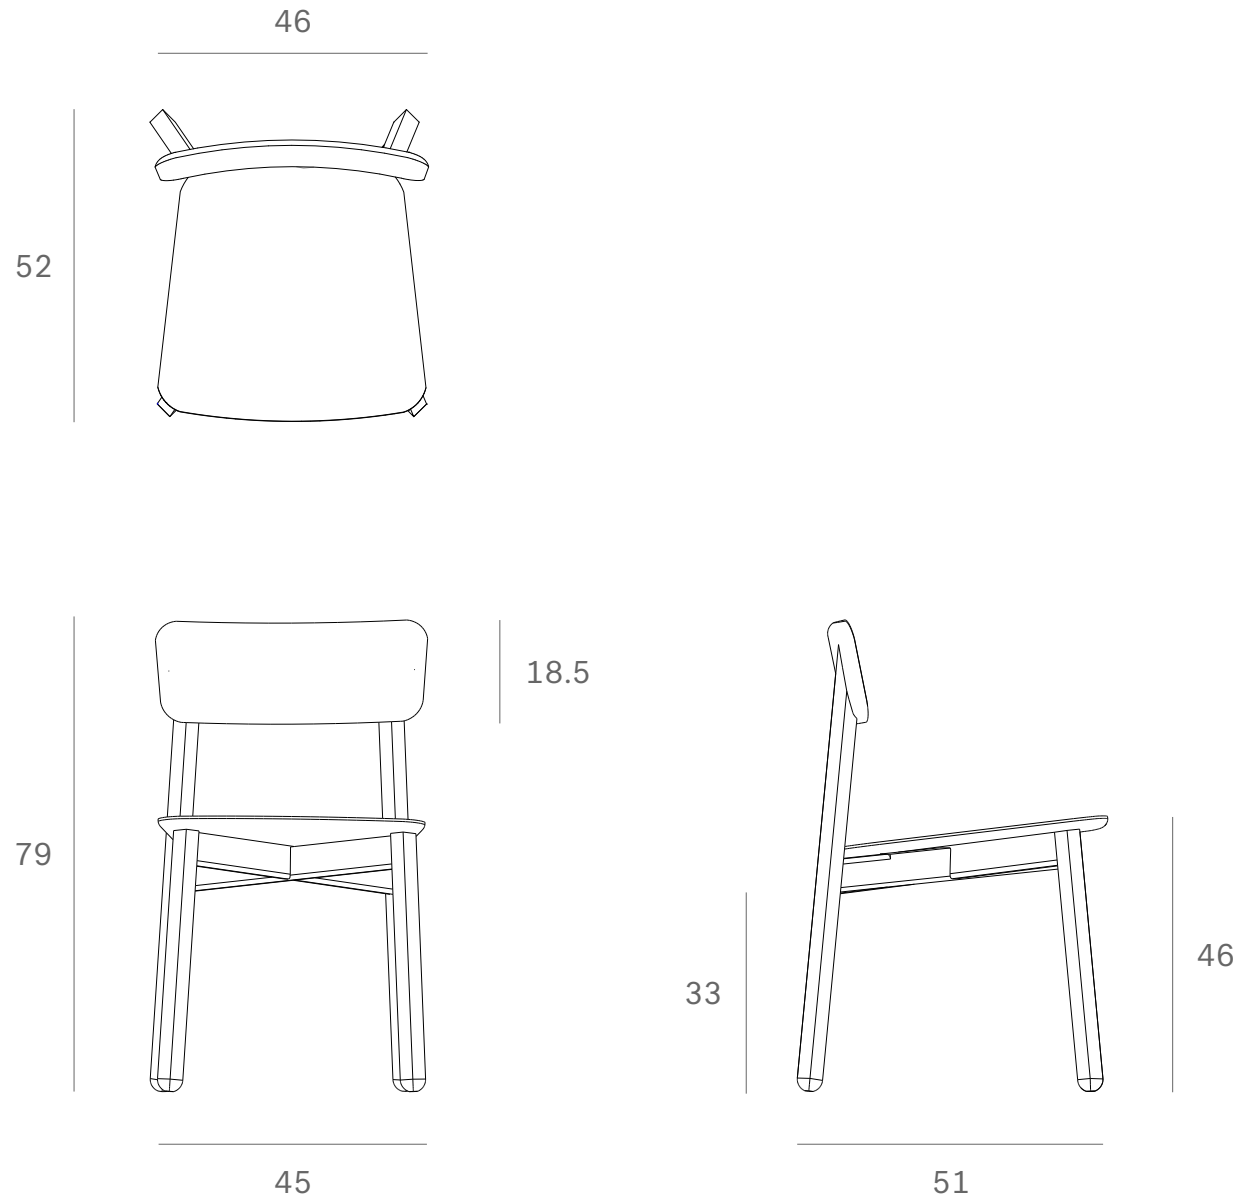

Ethnicraft

50673 - Oak Casale black dining chair - Dimensions (cm)

*Ethnicraft*

50673 - Oak Casale black dining chair - Dimensions (inches)