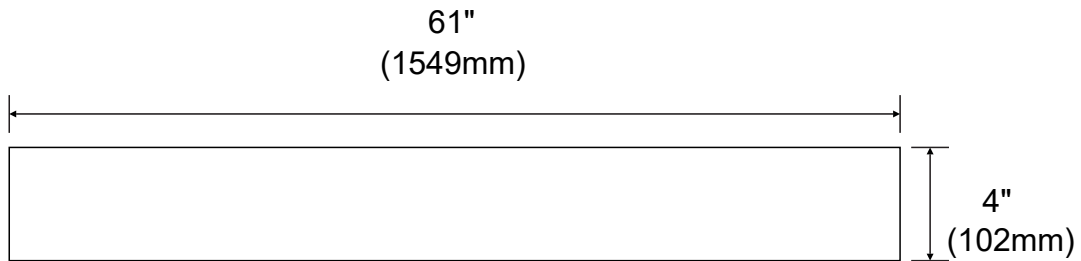

BELLATERRA HOME, LLC

Fine Hand-Crafted Wood Bathroom Vanities

Model: BACKSPLASH-QW-61

Features

1. Genuine Quartz
2. Solid 1" thickness
3. Durable and easy to clean
4. Protect walls from water damage
5. Easy to install with silicone caulking (**sold separately**)

FRONT VIEW

SIDE VIEW

NOTE: SINK STYLE, SHAPE, FAUCET HOLES, CUTOUT ON TOP, VANITY MAY VARY FROM THE PICTURE ABOVE.
INSTRUCTIONAL PURPOSE ONLY.

Professional installation is recommended.
www.bellaterra-home.com

Bellaterra Home LLC, All Rights Reserved 2024