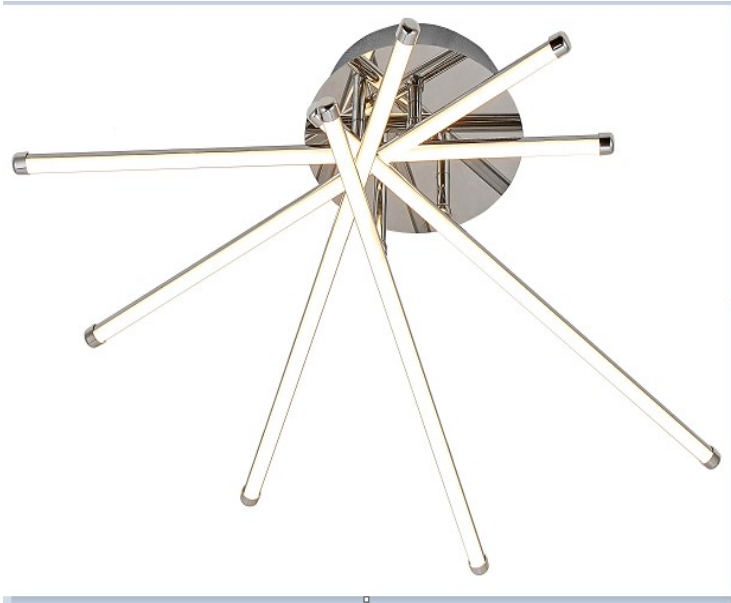

M1290 : LED ceiling Light,

LED

Dimensions:

Diameter:31 1/8"
 Height:5 1/2" Depth: 30 1/2"
 Wire: 6"L from canopy
 Connection:Mounted To Box
 Bulb Type: LED Array
 Hours Rated:30000h
 Volts:120V Watts:26W
 Lumens:1410Lm CRI: ≥80Ra
 CCT:3000K

Dimming: Triac dimmer

Material List:

Body-steel+Aluminum-chrome

Shade:

Aluminum+PC

Safety Listing:

Safety Listed of DAMP Locations

Finish:Chrome

Shade/Glass/Diffuser Details:

Part	Material	Finish	Quantity	Item Number	Diameter (cm)	Length (cm)	Width (cm)	Height (cm)
Diffuser	PC	White	5					

Shipping Information:

Package Type	Product#	Quantity	Length (cm)	Width (cm)	Height (cm)	Cube	Weight (Kg)	UPS Ship
Individual								
Multiples	M1290	1	66	24	20	0.03		YES