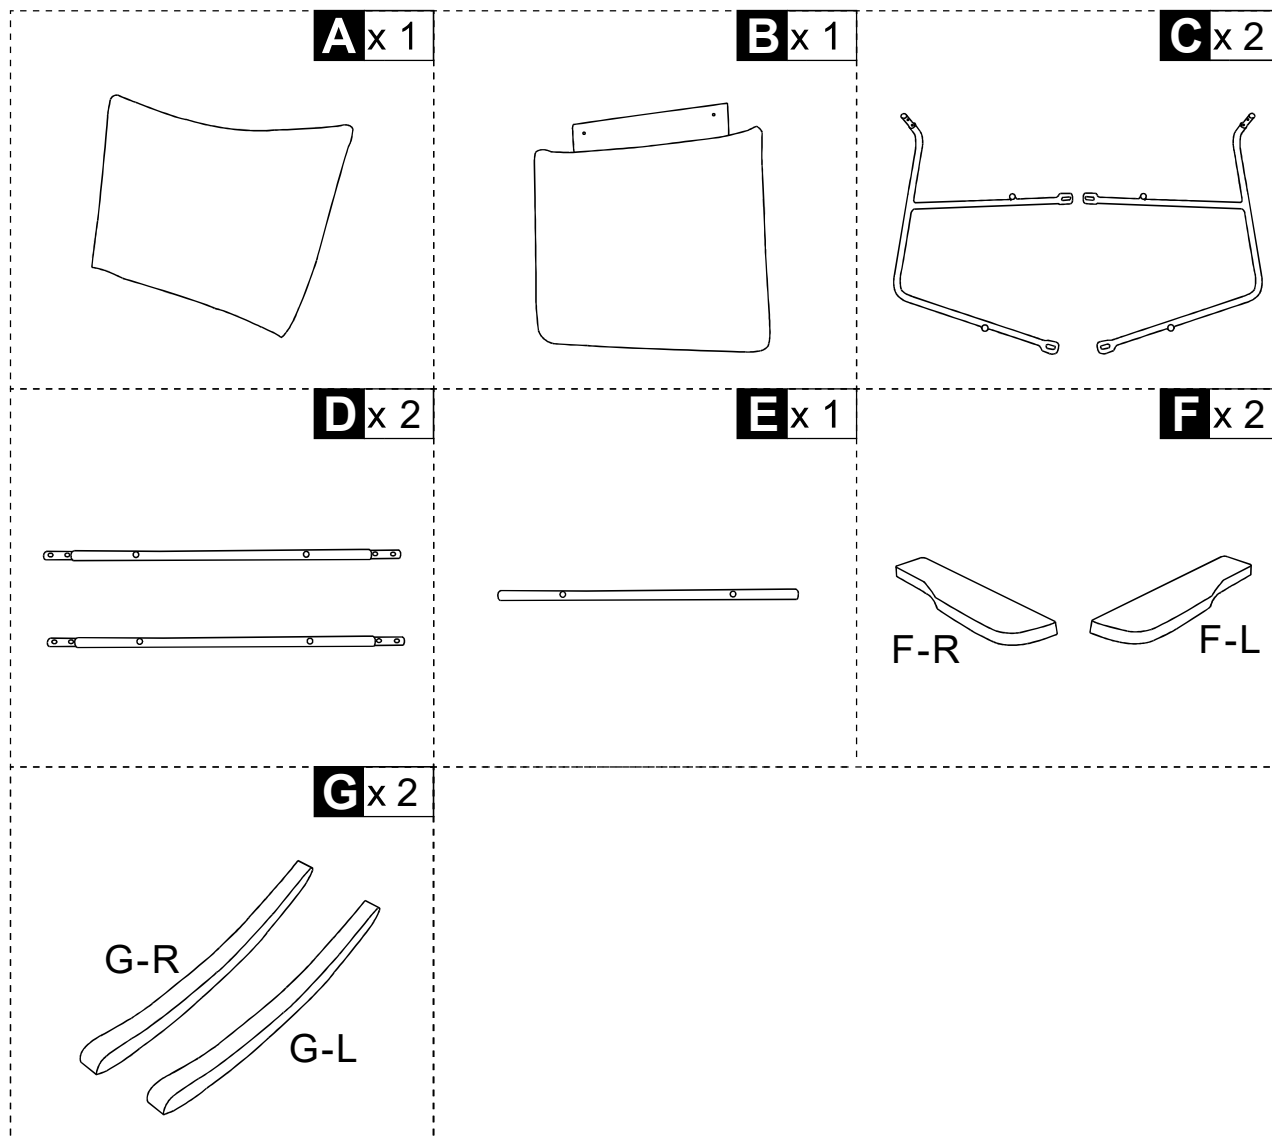

EN: Installation Instructions

 2PERS	 30 MIN	<p>Tool Required Not Provided</p>  ⊕  ⊖  ✓		 ✗
---	---	---	--	---

[EN]

Warning: Please read these instructions fully before starting assembly. Check you have all the components and tools listed on pages. Keep the instructions for later reference. Parts of the assembly will be easier with 2 people. Seek professional assistance if necessary.

Warning: Please place all parts on a flat surface. Place a soft blanket or similar underneath to protect against scratches or stains. Avoid dragging or sliding components across the floor.

Warning: Regularly check all fittings and fastenings to ensure they are secure and to prevent accidents. If any parts are missing, broken, damaged, or worn, discontinue use of the product until repairs have been made using factory authorized parts.

⑤ x6

⑥ x18

- ① x12
- ② x 2
- ⑤ x 2
- ⑥ x12

- ③ x 4
- ⑤ x 4

2 x 2

6 x 2

04

2 x 2

6 x 2

05

2 x 2

6 x 2

1 x 4