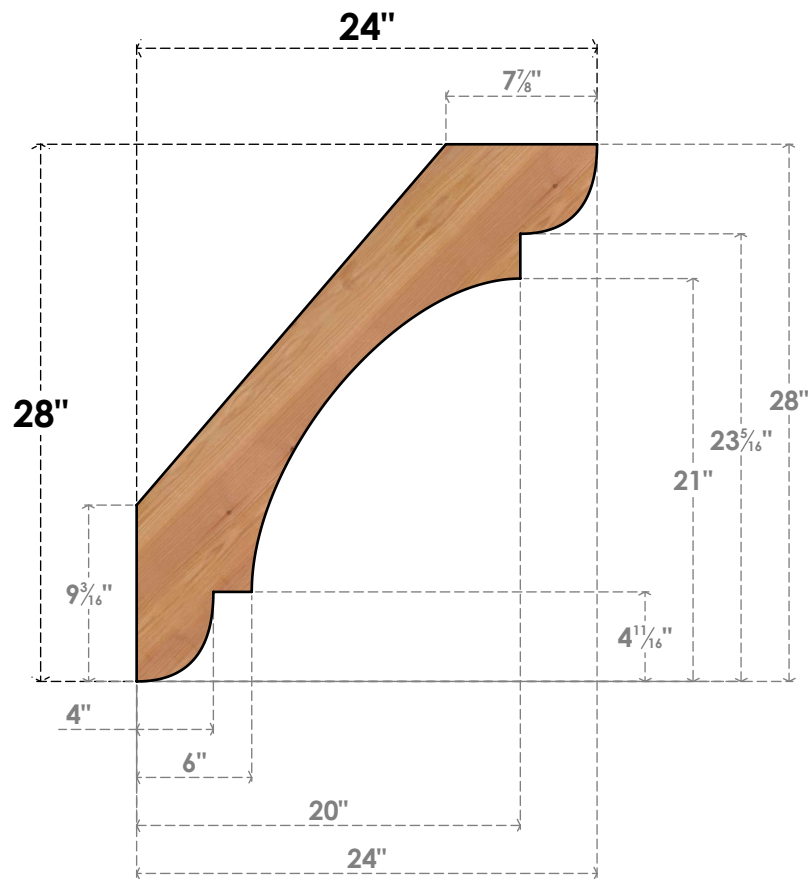

BRC06X24X28OLY00SWR

5 1/2"W X 24"D X 28"H OLYMPIC SMOOTH BRACE, WESTERN RED CEDAR

SIDE

FRONT

EKENA MILLWORK
 2300 WEST MAIN ST.
 CLARKSVILLE, TX 75426
 TOLL FREE: 866-607-0453
 WWW.EKENAMILLWORK.COM

NOTES

1. INSTALLATION TO BE COMPLETED IN ACCORDANCE WITH MANUFACTURER'S SPECIFICATIONS.
2. DRAWING MAY NOT BE TO SCALE
3. THIS DRAWING IS INTENDED FOR DESIGN AND PLANNING PURPOSES ONLY.
4. ALL INFORMATION CONTAINED HEREIN WAS CURRENT AT THE TIME OF DEVELOPMENT BUT MUST BE REVIEWED AND APPROVED BY THE PRODUCT MANUFACTURER TO BE CONSIDERED ACCURATE.
5. PRODUCTS ARE NOT KILN DRIED. THIS ITEM IS UNIQUE AND WILL CONTAIN THE NATURAL VARIATIONS THAT THE WOOD SPECIES OFFERS. THIS MAY RESULT IN VARIATIONS UP TO 1/4"