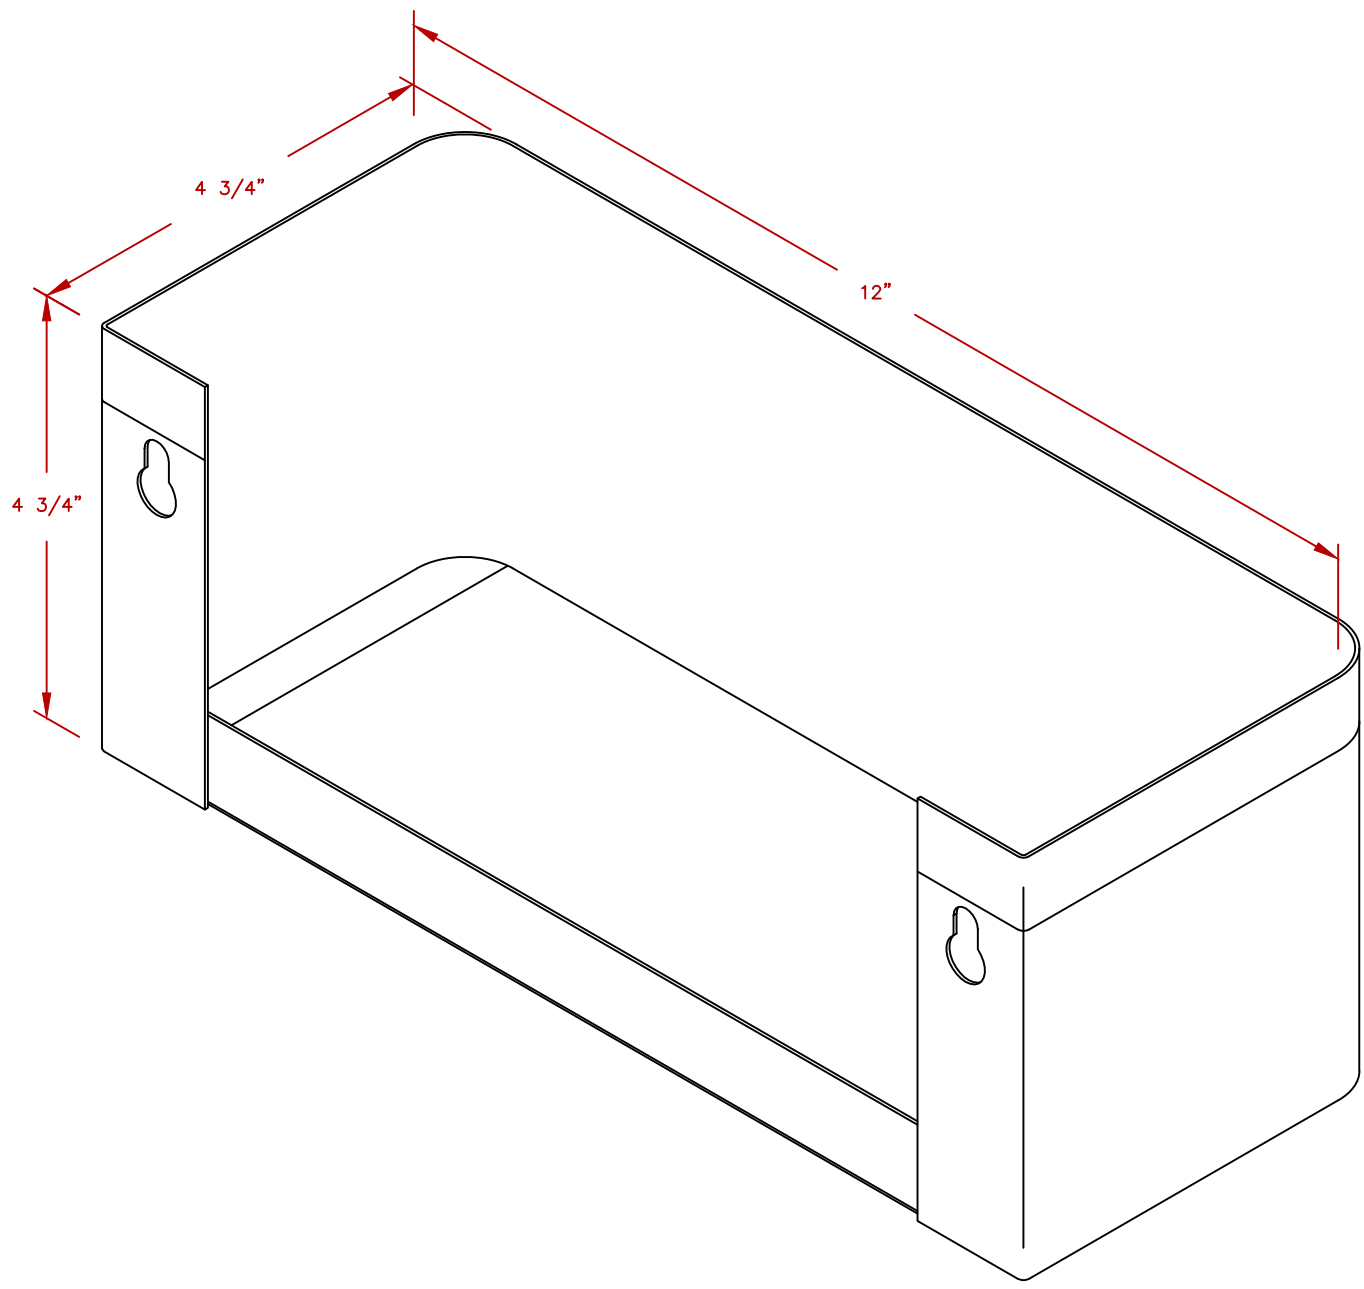

LINE	BBQ LINE
MODEL	12 SPICE/JUICE RACK
NUM	

NOTE:  
 FITS 18" AND 30" ACCESS DOORS

	TITLE 2021 BARBECUE LINE DOORS & DRAWERS 12 SPICE/JUICE RACK	
	SCALE:	DWG NO. BBQ07846P-18
	REVISED	REV. DESCR.
	DWG BY M ORTEGA	DATE 12/8/2020