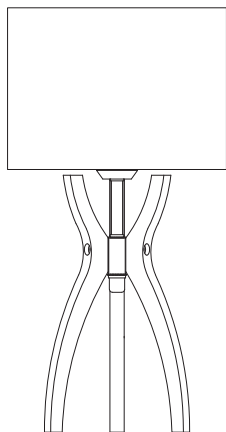

Table Lamp

Please pay attention to the warning signs
Read the instructions with caution before
operating and keep it properly

Warning

1. Before assembly, lay out all parts on a clean, flat surface and inspect each part for defects that may have occurred during shipping.
2. Inspect the wire insulation for any cuts, abrasions, or exposed copper that may have occurred during shipping. If there are any defects, DO NOT continue assembly. Please contact our customer service team immediately.
3. Consult a qualified electrician if you have any electrical questions.
4. To reduce the likelihood of tipping over, we recommend placing the lamp behind furniture and keeping children and pets away.
5. Never drape clothes over the lamp.
6. To prevent children from suffocating and choking, keep them away from packing materials.
7. Please keep this manual and pass it along when transferring the product.

Specifications

- Product Height: 17.7 in (45cm)
- Wire Length: 65 in (165cm)
- Input Voltage: 120Vac 60Hz
- Socket Type: Standard Medium E26
- Max.Load Power: LED Bulb 12W or Incandescent Bulb 60W
- Bulb: N/A