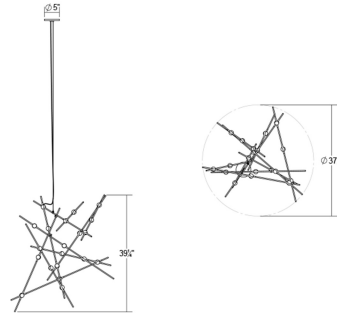

Project:

Constellation Aquila Major Pendant Spec Sheet

SKU: 2152.38W Learn more at:
<https://sonnemanlight.com/constellation-aquila>

Description:

Type #:

Dimensions

Height:	39.25"
Diameter:	37.25"
Canopy/Backplate/Base:	4.5"
Size:	Major
Canopy/Backplate/Base Height:	0.5

Installation

Installation:	Licensed electrician required, multi-step installation
Sloped Ceiling Compatible?:	Not Compatible
Maximum Hanging Height:	39.25"

Shipping

Carton 1 L x W x H:	23" X 15" X 6"
Carton 1 Gross Weight:	15 LBS