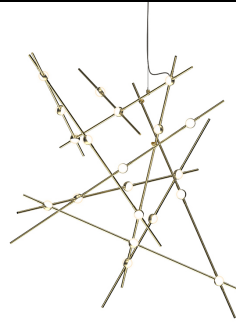

Project:

Constellation Aquila Major Pendant Spec Sheet

SKU: 2152.38W Learn more at:
<https://sonnemanlight.com/constellation-aquila>

Description:

Type #:

Dimensions

Height:	39.25"
Diameter:	37.25"
Canopy/Backplate/Base:	4.5"
Size:	Major
Canopy/Backplate/Base Height:	0.5

Installation

Installation:	Licensed electrician required, multi-step installation
Sloped Ceiling Compatible?:	Not Compatible
Maximum Hanging Height:	39.25"

Shipping

Carton 1 L x W x H:	23" X 15" X 6"
Carton 1 Gross Weight:	15 LBS

Shade

Lens Type:	White Optical Acrylic Lens
Shade 1 Material:	Clear Faceted Acrylic

Available Finishes

Available Finishes: Satin Nickel w/Clear Faceted Acrylic Lens, Satin Nickel w/White Optical Acrylic Lens