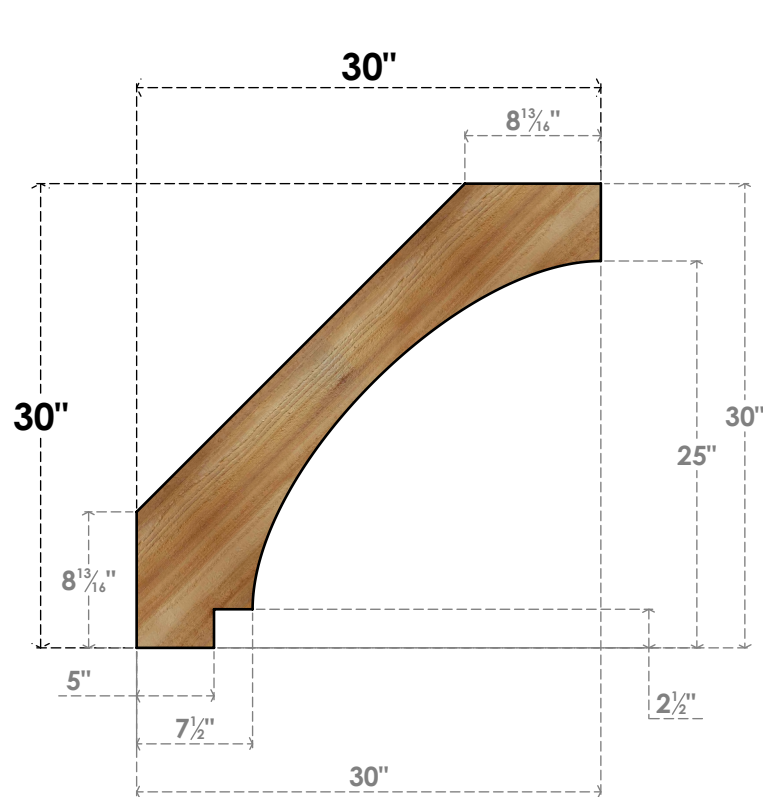

BRC06X30X30IMP00RWR

6"W X 30"D X 30"H IMPERIAL ROUGH SAWN BRACE, WESTERN RED CEDAR

SIDE

FRONT

EKENA MILLWORK
 2300 WEST MAIN ST.
 CLARKSVILLE, TX 75426
 TOLL FREE: 866-607-0453
 WWW.EKENAMILLWORK.COM

NOTES