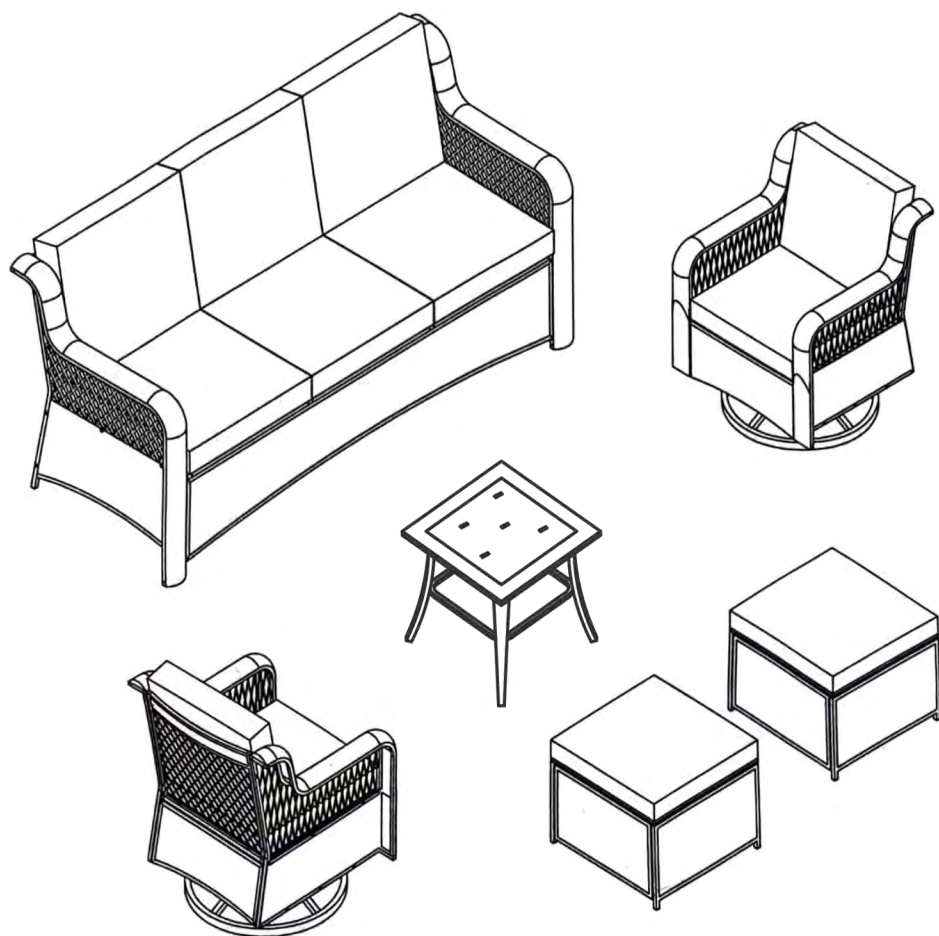

# 6-PIECE SOFA SET ASSEMBLY INSTRUCTIONS

## ATTENTION

1. This chair comes with 3 boxes, please check the parts list and hardware list carefully to make sure you've received all parts.
2. If there are any missing parts, please contact us with the missing part and the missing part number, we'll resend them to you ASAP.
3. If there are any damaged parts, please contact us with clear picture or clear video, we'll offer you the best solution after confirming it.

**Parts (BOX A)**

<b>A</b>  2 pcs	<b>B</b>  2 pcs	<b>C</b>  2 pcs	<b>D</b>  2 pcs	<b>F</b>  2 pcs
<b>G</b>  2 pcs	<b>H</b>  2 pcs	<b>I</b>  2 pcs	<b>G1</b>  2 pcs	<b>H1</b>  8 pcs
<b>N</b>  3 pcs				

**Hardware (BOX A)**