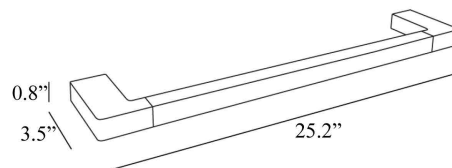

Features

- Towel bar
- Polished chrome
- Solid brass base
- Click Installation: Allows for easy wall mount installation and removal
- Includes Mounting Hardware

New Europe A4918

SKU# | Option:

- New Europe A4918A | 13.4" L x 3.5" W x 0.8" H
- New Europe A4918B | 19.3" L x 3.5" W x 0.8" H
- New Europe A4918C | 25.2" L x 3.5" W x 0.8" H

Finishes

<p><b>Collection</b> New Europe</p>	<p><b>Model  </b> New Europe A4918A New Europe A4918B New Europe A4918C</p>	<p>Dimensions Metric <i>1 inch = 2.54 cm</i> <i>1 inch = 25.4 mm</i></p>	 <p>1051 Lea Drive - Collegeville, PA 19426 Tel. 215 513 9400 - Fax 610 831 0215 <a href="http://www.ws bathcollections.com">www.ws bathcollections.com</a> - <a href="mailto:info@ws bathcollectins.com">info@ws bathcollectins.com</a></p>
---	---	--	---

## TECHNOLOGIES

click

---

A4918A  
Center Distance: 11.8 in.

---

A4918B  
Center Distance: 17.7 in.

---

A4918C  
Center Distance: 23.6 in.

Collection  
New Europe

Model |  
New Europe A4918A  
New Europe A4918B  
New Europe A4918C

Dimensions Metric  
*1 inch = 2.54 cm*  
*1 inch = 25.4 mm*

WS<sup>®</sup>  
BATH  
COLLECTIONS

1051 Lea Drive - Collegeville, PA 19426  
Tel. 215 513 9400 - Fax 610 831 0215  
[www.ws bathcollections.com](http://www.ws bathcollections.com) - [info@ws bathcollections.com](mailto:info@ws bathcollections.com)