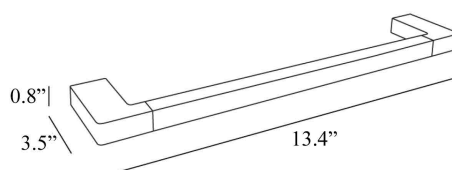

Features

- Towel bar
- Polished chrome
- Solid brass base
- Click Installation: Allows for easy wall mount installation and removal
- Includes Mounting Hardware

New Europe A4918

SKU# | Option:

- New Europe A4918A | 13.4" L x 3.5" W x 0.8" H
- New Europe A4918B | 19.3" L x 3.5" W x 0.8" H
- New Europe A4918C | 25.2" L x 3.5" W x 0.8" H

Finishes

<p><b>Collection</b> New Europe</p>	<p><b>Model  </b> New Europe A4918A New Europe A4918B New Europe A4918C</p>	<p>Dimensions Metric <i>1 inch = 2.54 cm</i> <i>1 inch = 25.4 mm</i></p>	 <p>1051 Lea Drive - Collegeville, PA 19426 Tel. 215 513 9400 - Fax 610 831 0215 <a href="http://www.ws bathcollections.com">www.ws bathcollections.com</a> - <a href="mailto:info@ws bathcollectins.com">info@ws bathcollectins.com</a></p>
---	---	--	---

## TECHNOLOGIES

click

---

A4918A  
Center Distance: 11.8 in.

---

A4918B  
Center Distance: 17.7 in.

---

A4918C  
Center Distance: 23.6 in.

Collection  
New Europe

Model |  
New Europe A4918A  
New Europe A4918B  
New Europe A4918C

Dimensions Metric  
*1 inch = 2.54 cm*  
*1 inch = 25.4 mm*

WS<sup>®</sup>  
BATH  
COLLECTIONS

1051 Lea Drive - Collegeville, PA 19426  
Tel. 215 513 9400 - Fax 610 831 0215  
[www.ws bathcollections.com](http://www.ws bathcollections.com) - [info@ws bathcollections.com](mailto:info@ws bathcollections.com)