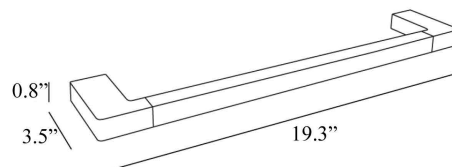

Features

- Towel bar
- Polished chrome
- Solid brass base
- Click Installation: Allows for easy wall mount installation and removal
- Includes Mounting Hardware

New Europe A4918

SKU# | Option:

- New Europe A4918A | 13.4" L x 3.5" W x 0.8" H
- New Europe A4918B | 19.3" L x 3.5" W x 0.8" H
- New Europe A4918C | 25.2" L x 3.5" W x 0.8" H

Finishes

<p><b>Collection</b> New Europe</p>	<p><b>Model  </b> New Europe A4918A New Europe A4918B New Europe A4918C</p>	<p>Dimensions Metric <i>1 inch = 2.54 cm</i> <i>1 inch = 25.4 mm</i></p>	 <p>1051 Lea Drive - Collegeville, PA 19426 Tel. 215 513 9400 - Fax 610 831 0215 <a href="http://www.ws bathcollections.com">www.ws bathcollections.com</a> - <a href="mailto:info@ws bathcollectins.com">info@ws bathcollectins.com</a></p>
---	---	--	---

## TECHNOLOGIES

click

---

A4918A  
Center Distance: 11.8 in.

---

A4918B  
Center Distance: 17.7 in.

---

A4918C  
Center Distance: 23.6 in.

Collection  
New Europe

Model |  
New Europe A4918A  
New Europe A4918B  
New Europe A4918C

Dimensions Metric  
*1 inch = 2.54 cm*  
*1 inch = 25.4 mm*

WS<sup>®</sup>  
BATH  
COLLECTIONS

1051 Lea Drive - Collegeville, PA 19426  
Tel. 215 513 9400 - Fax 610 831 0215  
[www.ws bathcollections.com](http://www.ws bathcollections.com) - [info@ws bathcollections.com](mailto:info@ws bathcollections.com)