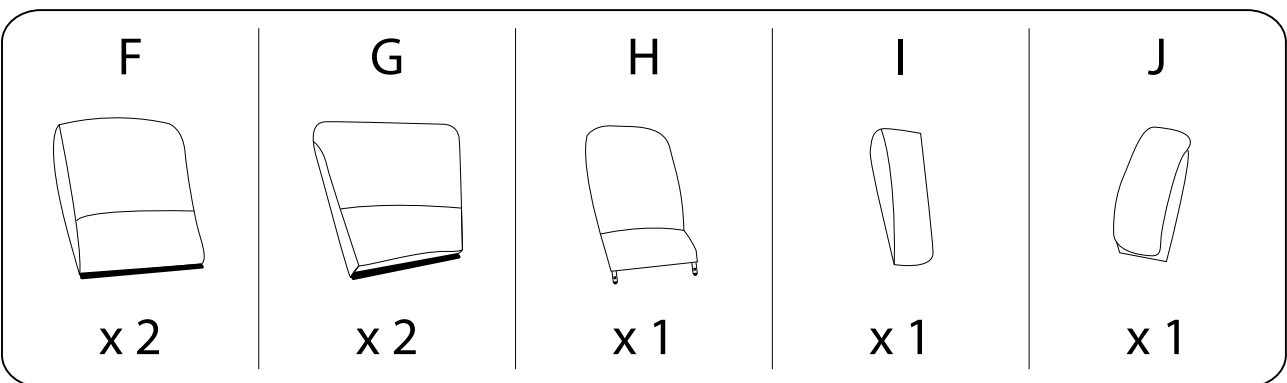

Diagram illustrating assembly instructions and warnings:

- Warning 1:** A box containing a crossed-out power drill icon and a warning triangle with an exclamation mark.
- Warning 2:** A box containing a crossed-out icon of a block being lifted by a person, a warning triangle with an exclamation mark, and a stick figure icon.
- Time:** A clock icon with the text "30'" below it, indicating a 30-minute assembly time.
- Personnel:** A stick figure icon with the number "2" below it, indicating that two people are required for assembly.