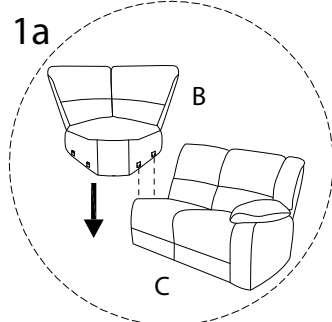

Diagram illustrating assembly instructions and warnings:

- Warning 1:** A box containing a crossed-out power drill icon and a warning triangle with an exclamation mark.
- Warning 2:** A box containing a crossed-out icon of a block being lifted by a person, a warning triangle with an exclamation mark, and a stick figure icon.
- Time:** A clock icon with the text "30'" below it, indicating a 30-minute assembly time.
- Personnel:** A stick figure icon with the number "2" below it, indicating that two people are required for assembly.

!

1

2

3

4

5

6

7