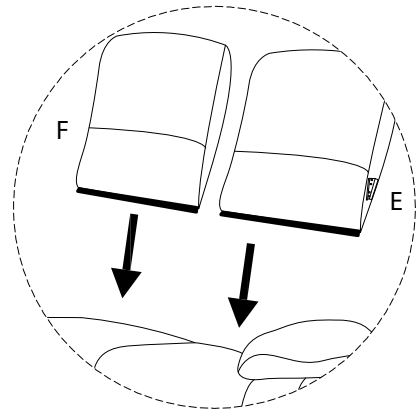

Diagram illustrating assembly instructions and warnings:

- Warning 1:** A box containing a crossed-out power drill icon and a warning triangle with an exclamation mark.
- Warning 2:** A box containing a crossed-out icon of a block being lifted by a person, a warning triangle with an exclamation mark, and a stick figure icon.
- Time:** A clock icon with the text "30'" below it, indicating a 30-minute assembly time.
- Personnel:** A stick figure icon with the number "2" below it, indicating that two people are required for assembly.

!

1

2

3

4

5

6

7