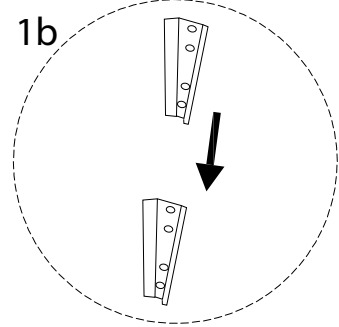

Diagram illustrating assembly instructions and warnings:

- Warning 1:** A box containing a crossed-out power drill icon and a warning triangle with an exclamation mark.
- Warning 2:** A box containing a crossed-out icon of a block being lifted by a person, a warning triangle with an exclamation mark, and a stick figure icon.
- Time:** A clock icon with the text "30'" below it, indicating a 30-minute assembly time.
- Personnel:** A stick figure icon with the number "2" below it, indicating that two people are required for assembly.

!

1

2

3

4

5

6

7