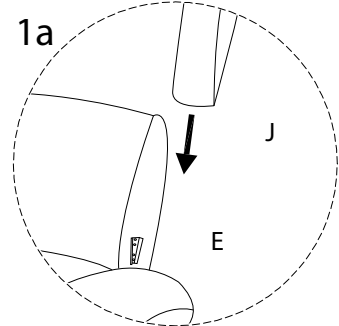

Diagram illustrating assembly instructions and warnings:

- Warning 1:** A box containing a crossed-out power drill icon and a warning triangle with an exclamation mark.
- Warning 2:** A box containing a crossed-out icon of a block being lifted by a person, a warning triangle with an exclamation mark, and a stick figure icon.
- Time:** A clock icon with the text "30'" below it, indicating a 30-minute assembly time.
- Personnel:** A stick figure icon with the number "2" below it, indicating that two people are required for assembly.

!

1

2

3

4

5

6

7