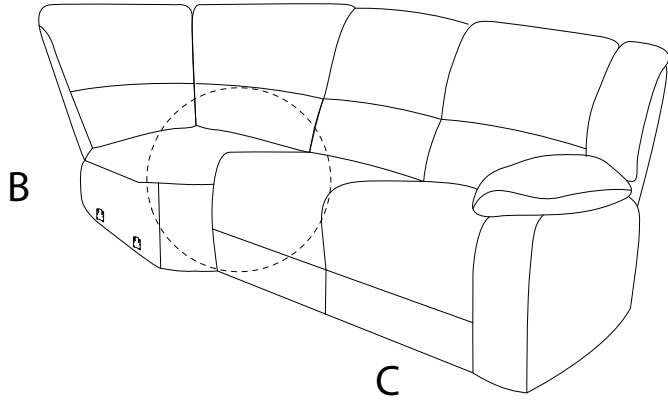

Diagram illustrating assembly instructions and warnings:

- Warning 1:** A box containing a crossed-out power drill icon and a warning triangle with an exclamation mark.
- Warning 2:** A box containing a crossed-out icon of a block being lifted by a person, a warning triangle with an exclamation mark, and a stick figure icon.
- Time:** A clock icon with the text "30'" below it, indicating a 30-minute assembly time.
- Personnel:** A stick figure icon with the number "2" below it, indicating that two people are required for assembly.

!

1

2

3

4

5

6

7