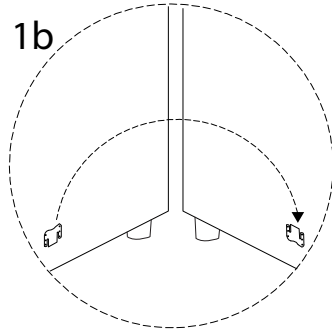

Diagram illustrating assembly instructions and warnings:

- Warning 1:** A box containing a crossed-out power drill icon and a warning triangle with an exclamation mark.
- Warning 2:** A box containing a crossed-out icon of a block being lifted by a person, a warning triangle with an exclamation mark, and a stick figure icon.
- Time:** A clock icon with the text "30'" below it, indicating a 30-minute assembly time.
- Personnel:** A stick figure icon with the number "2" below it, indicating that two people are required for assembly.

!

1

2

3

4

5

6

7