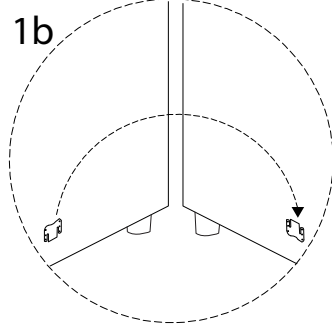

Diagram illustrating assembly instructions and warnings:

- Warning 1:** A box containing a crossed-out power drill icon and a warning triangle with an exclamation mark.
- Warning 2:** A box containing a crossed-out icon of a block being lifted by a person, a warning triangle with an exclamation mark, and a stick figure icon.
- Time:** A clock icon with the text "30'" below it, indicating a 30-minute assembly time.
- Personnel:** A stick figure icon with the number "2" below it, indicating that two people are required for assembly.

!

1

2

3

4

5

6

7