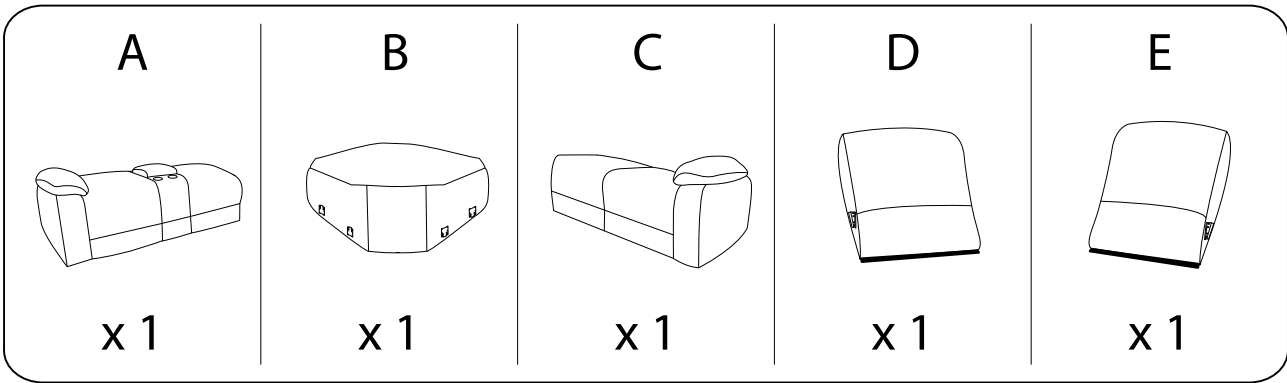

Diagram illustrating assembly instructions and warnings:

- Warning 1:** A box containing a crossed-out power drill icon and a warning triangle with an exclamation mark.
- Warning 2:** A box containing a crossed-out icon of a block being lifted by a person, a warning triangle with an exclamation mark, and a stick figure icon.
- Time:** A clock icon with the text "30'" below it, indicating a 30-minute assembly time.
- Personnel:** A stick figure icon with the number "2" below it, indicating that two people are required for assembly.