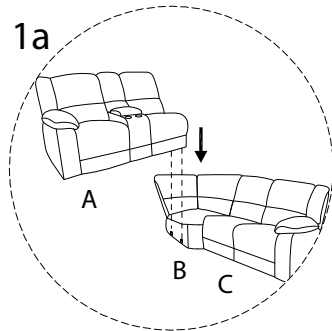

Diagram illustrating assembly instructions and warnings:

- Warning 1:** A box containing a crossed-out power drill icon and a warning triangle with an exclamation mark.
- Warning 2:** A box containing a crossed-out icon of a block being lifted by a person, a warning triangle with an exclamation mark, and a stick figure icon.
- Time:** A clock icon with the text "30'" below it, indicating a 30-minute assembly time.
- Personnel:** A stick figure icon with the number "2" below it, indicating that two people are required for assembly.

!

1

2

3

4

5

6

7