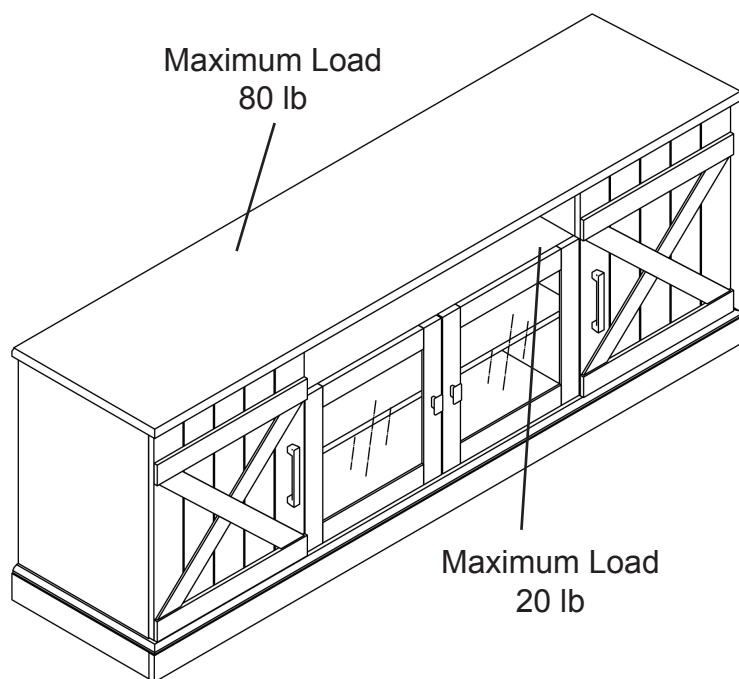

Estimated Time for Assembly

60 mins

Weight Limitation

20 lb

Shelf

80 lb

Top

Tools Needed (Not included)