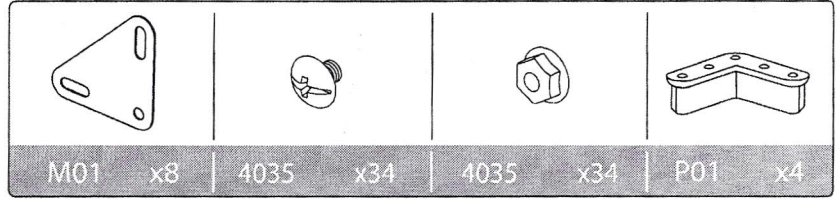

# Shelving System

1145mm L x 500mm W x 800mm H  
45" L x 19.70" W x 31.5" H

## Contents

M03 800mm/31.5" x4

M02 1145x500mm/45x19.70" x2

M01 x8 | 4035 x34 | 4035 x34 | P01 x4