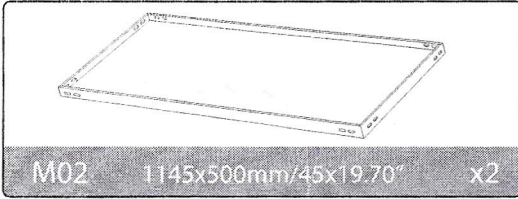

# Shelving System

1145mm L x 500mm W x 800mm H  
45" L x 19.70" W x 31.5" H

## Contents

M03 800mm/31.5" x4

M02 1145x500mm/45x19.70" x2

M01 x8 | 4035 x34 | 4035 x34 | P01 x4