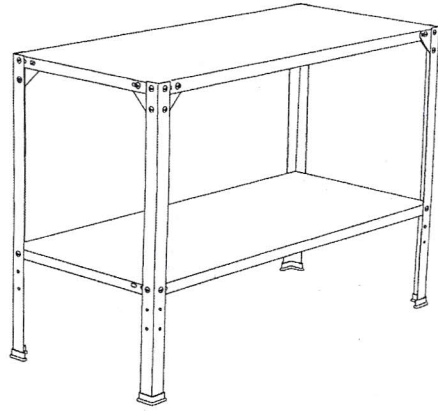

# Shelving System

1145mm L x 500mm W x 800mm H  
45" L x 19.70" W x 31.5" H

## Contents

M03 800mm/31.5" x4

M02 1145x500mm/45x19.70" x2

M01 x8 | 4035 x34 | 4035 x34 | P01 x4