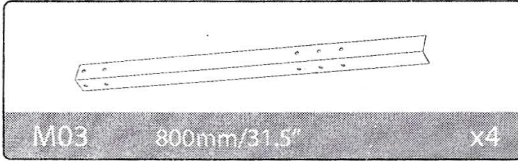

# Shelving System

1145mm L x 500mm W x 800mm H  
45" L x 19.70" W x 31.5" H

## Contents

M03 800mm/31.5" x4

M02 1145x500mm/45x19.70" x2

M01 x8 | 4035 x34 | 4035 x34 | P01 x4