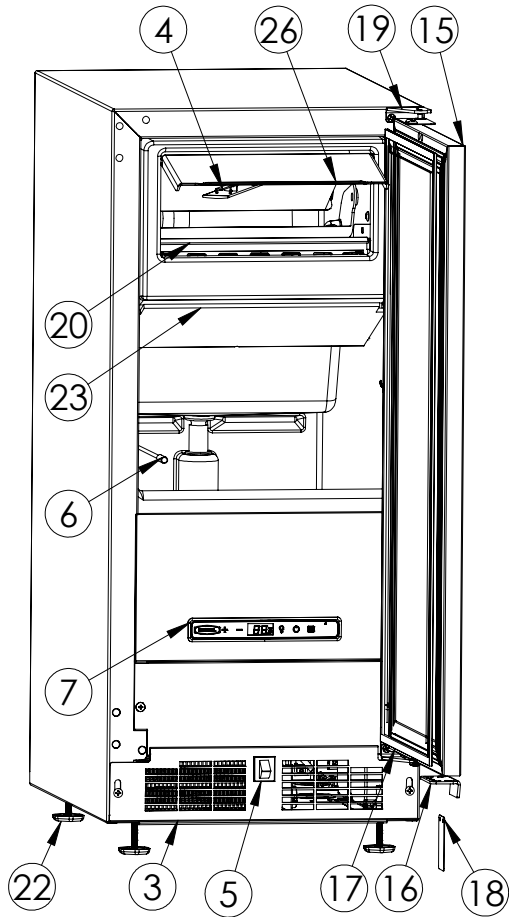

Service Parts List

marvelrefrigeration.com
616-754-5601

MLCL215-IS01B

ITEM	DESCRIPTION	MARVEL P/N
1	CONDENSER ASSEMBLY	S41013912
2	MAIN CONTROL BOARD KIT	90-54002-54
3	GRILLE	S41015692-BLK
4	LED STRIP WHITE	S68100
5	BLACK ROCKER LIGHT SWITCH	42246922
6	THERMISTOR ASSEMBLY	S68092
7	UI DISPLAY KIT-MARVEL	S68167-01
8	CONDENSER FAN MOTOR	42248161
9	CONDENSER FAN BLADE	42248160
10	CONDENSER SENSOR	90-54013-00
11	COMPRESSOR ASSEMBLY	90-54006-00
12	INVERTER-COMPRESSOR	90-54063-00
13	HOT GAS VALVE	42249497
14	EVAPORATOR ASSEMBLY	42249569
15	DOOR ASSEMBLY	90-54039-00
16	DOOR STOP	S41015708-BLK
17	DOOR GASKET	S31580-041
18	STRIKER PLATE	S41015709-BLK
19	HINGE KIT	90-54007-01
20	GRID CUTTER	42249542
21	GRID CUTTER TRANSFORMER	S41050610
22	LEG LEVELERS (4)	42243808
23	ICE DEFLECTOR	90-54113-00
24	ICE DEFLECTOR SERVICE KIT *	90-54000-00
25	POWER CORD *	S41050606
26	ICE MACHINE ACCESS DOOR	90-54004-00
27	WATER SUPPLY VALVE	S41014084
28	CIRCULATION PUMP	42242980
29	DRAIN VALVE	42249456
30	CORRUGATED HOSE	42249531
31	DRAIN PUMP CONVERSION KIT	42249508
32	DRAIN PUMP REPLACEMENT KIT	42249509
33	CLEAR ICE MACHINE CLEANER *	S41013789

* NOT PICTURED