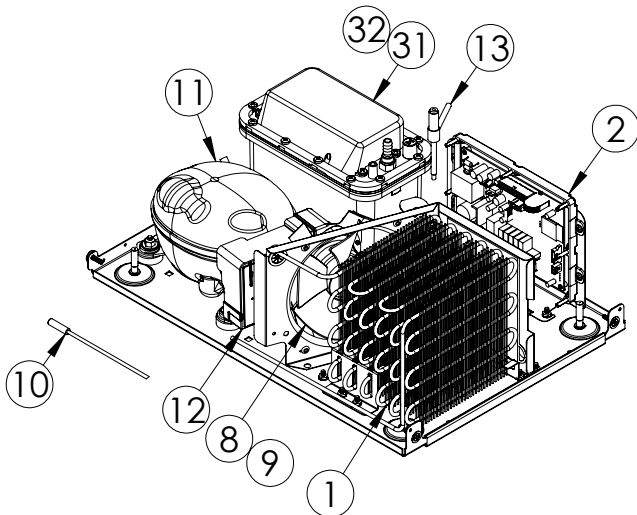

Service Parts List

marvelrefrigeration.com
616-754-5601

MLCL215-IS01B

ITEM	DESCRIPTION	MARVEL P/N
1	CONDENSER ASSEMBLY	S41013912
2	MAIN CONTROL BOARD KIT	90-54002-54
3	GRILLE	S41015692-BLK
4	LED STRIP WHITE	S68100
5	BLACK ROCKER LIGHT SWITCH	42246922
6	THERMISTOR ASSEMBLY	S68092
7	UI DISPLAY KIT-MARVEL	S68167-01
8	CONDENSER FAN MOTOR	42248161
9	CONDENSER FAN BLADE	42248160
10	CONDENSER SENSOR	90-54013-00
11	COMPRESSOR ASSEMBLY	90-54006-00
12	INVERTER-COMPRESSOR	90-54063-00
13	HOT GAS VALVE	42249497
14	EVAPORATOR ASSEMBLY	42249569
15	DOOR ASSEMBLY	90-54039-00
16	DOOR STOP	S41015708-BLK
17	DOOR GASKET	S31580-041
18	STRIKER PLATE	S41015709-BLK
19	HINGE KIT	90-54007-01
20	GRID CUTTER	42249542
21	GRID CUTTER TRANSFORMER	S41050610
22	LEG LEVELERS (4)	42243808
23	ICE DEFLECTOR	90-54113-00
24	ICE DEFLECTOR SERVICE KIT *	90-54000-00
25	POWER CORD *	S41050606
26	ICE MACHINE ACCESS DOOR	90-54004-00
27	WATER SUPPLY VALVE	S41014084
28	CIRCULATION PUMP	42242980
29	DRAIN VALVE	42249456
30	CORRUGATED HOSE	42249531
31	DRAIN PUMP CONVERSION KIT	42249508
32	DRAIN PUMP REPLACEMENT KIT	42249509
33	CLEAR ICE MACHINE CLEANER *	S41013789

* NOT PICTURED