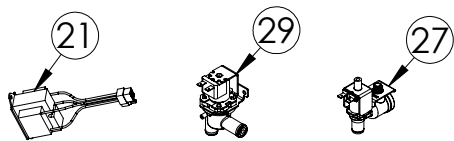

Service Parts List

marvelrefrigeration.com
616-754-5601

MLCL215-IS01B

ITEM	DESCRIPTION	MARVEL P/N
1	CONDENSER ASSEMBLY	S41013912
2	MAIN CONTROL BOARD KIT	90-54002-54
3	GRILLE	S41015692-BLK
4	LED STRIP WHITE	S68100
5	BLACK ROCKER LIGHT SWITCH	42246922
6	THERMISTOR ASSEMBLY	S68092
7	UI DISPLAY KIT-MARVEL	S68167-01
8	CONDENSER FAN MOTOR	42248161
9	CONDENSER FAN BLADE	42248160
10	CONDENSER SENSOR	90-54013-00
11	COMPRESSOR ASSEMBLY	90-54006-00
12	INVERTER-COMPRESSOR	90-54063-00
13	HOT GAS VALVE	42249497
14	EVAPORATOR ASSEMBLY	42249569
15	DOOR ASSEMBLY	90-54039-00
16	DOOR STOP	S41015708-BLK
17	DOOR GASKET	S31580-041
18	STRIKER PLATE	S41015709-BLK
19	HINGE KIT	90-54007-01
20	GRID CUTTER	42249542
21	GRID CUTTER TRANSFORMER	S41050610
22	LEG LEVELERS (4)	42243808
23	ICE DEFLECTOR	90-54113-00
24	ICE DEFLECTOR SERVICE KIT *	90-54000-00
25	POWER CORD *	S41050606
26	ICE MACHINE ACCESS DOOR	90-54004-00
27	WATER SUPPLY VALVE	S41014084
28	CIRCULATION PUMP	42242980
29	DRAIN VALVE	42249456
30	CORRUGATED HOSE	42249531
31	DRAIN PUMP CONVERSION KIT	42249508
32	DRAIN PUMP REPLACEMENT KIT	42249509
33	CLEAR ICE MACHINE CLEANER *	S41013789