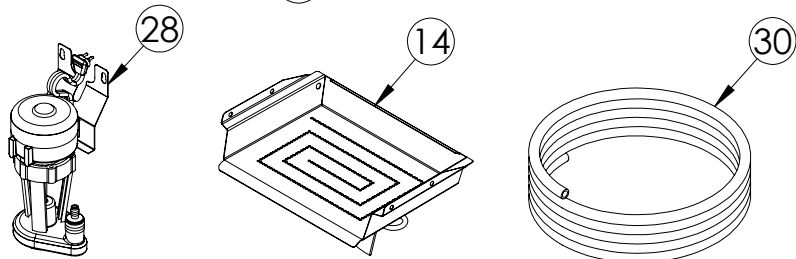

Service Parts List

marvelrefrigeration.com
616-754-5601

MLCL215-IS01B

ITEM	DESCRIPTION	MARVEL P/N
1	CONDENSER ASSEMBLY	S41013912
2	MAIN CONTROL BOARD KIT	90-54002-54
3	GRILLE	S41015692-BLK
4	LED STRIP WHITE	S68100
5	BLACK ROCKER LIGHT SWITCH	42246922
6	THERMISTOR ASSEMBLY	S68092
7	UI DISPLAY KIT-MARVEL	S68167-01
8	CONDENSER FAN MOTOR	42248161
9	CONDENSER FAN BLADE	42248160
10	CONDENSER SENSOR	90-54013-00
11	COMPRESSOR ASSEMBLY	90-54006-00
12	INVERTER-COMPRESSOR	90-54063-00
13	HOT GAS VALVE	42249497
14	EVAPORATOR ASSEMBLY	42249569
15	DOOR ASSEMBLY	90-54039-00
16	DOOR STOP	S41015708-BLK
17	DOOR GASKET	S31580-041
18	STRIKER PLATE	S41015709-BLK
19	HINGE KIT	90-54007-01
20	GRID CUTTER	42249542
21	GRID CUTTER TRANSFORMER	S41050610
22	LEG LEVELERS (4)	42243808
23	ICE DEFLECTOR	90-54113-00
24	ICE DEFLECTOR SERVICE KIT *	90-54000-00
25	POWER CORD *	S41050606
26	ICE MACHINE ACCESS DOOR	90-54004-00
27	WATER SUPPLY VALVE	S41014084
28	CIRCULATION PUMP	42242980
29	DRAIN VALVE	42249456
30	CORRUGATED HOSE	42249531
31	DRAIN PUMP CONVERSION KIT	42249508
32	DRAIN PUMP REPLACEMENT KIT	42249509
33	CLEAR ICE MACHINE CLEANER *	S41013789