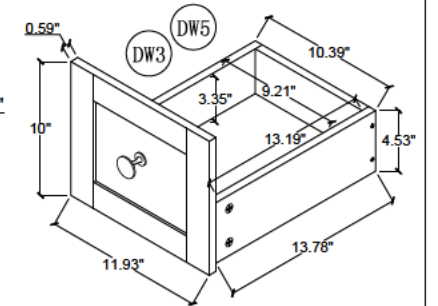

Top view

Side view

Front view

Back view

Drawer Interior Size

Parts Number	Picture	Description	qty	Diagram number
P-VF2848NT-DR1		Left Door (Natural oak)	1	DR1
P-VF2848NT-DR2		Right Door (Natural oak)	1	DR2
P-VF2848NT-DW1		Middle Drawer (Natural oak)	1	DW1
P-VF2848NT-DW2		Left Drawer (Natural oak)	2	DW2
P-VF2848NT-DW3		Left Drawer (Natural oak)	1	DW3
P-VF2848NT-DW4		Right Drawer (Natural oak)	2	DW4
P-VF2848NT-DW5		Right Drawer (Natural oak)	1	DW5

Parts Number	Picture	Description	qty	Diagram number
P-VF2848NT-BP		Back panel (Natural oak) Screws (set of 26) M4*0.55"(14mm) (Nickel)	1	Back panel
KB3-86MB-8PK		Knob (set of 8) 1.14"(29mm) (Matte Black) Door Knob Screws (2) M4*0.71"(18mm) Drawer Knob Screws (6) M4*0.31"(8mm)	1	KB3-86MB
PL3-55MB-1PK		Pull (set of 1) 4.25"(108mm) (Matte Black) Drawer Pull Screws (2) M4*0.31"(8mm)	1	PL3-55MB
Slide-JY335-2PK		Drawer Slide (2) Screws (set of 12) M4*0.55"(14mm) (Nickel)	7	Slide-JY335
Hinge-JY003-2PK		Hinge(set of 2) Screws (set of 12) M4*0.55"(14mm) (Nickel)	2	Hinge-JY003
TP-VF2848VW		Countertop & sink Ivory white	1	TP-VF2848VW