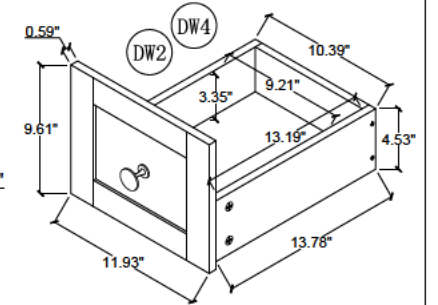

Top view

Side view

Front view

Back view

Drawer Interior Size

Parts Number	Picture	Description	qty	Diagram number
P-VF2848NT-DR1		Left Door (Natural oak)	1	DR1
P-VF2848NT-DR2		Right Door (Natural oak)	1	DR2
P-VF2848NT-DW1		Middle Drawer (Natural oak)	1	DW1
P-VF2848NT-DW2		Left Drawer (Natural oak)	2	DW2
P-VF2848NT-DW3		Left Drawer (Natural oak)	1	DW3
P-VF2848NT-DW4		Right Drawer (Natural oak)	2	DW4
P-VF2848NT-DW5		Right Drawer (Natural oak)	1	DW5

Parts Number	Picture	Description	qty	Diagram number
P-VF2848NT-BP		Back panel (Natural oak) Screws (set of 26) M4*0.55"(14mm) (Nickel)	1	Back panel
KB3-86MB-8PK		Knob (set of 8) 1.14"(29mm) (Matte Black) Door Knob Screws (2) M4*0.71"(18mm) Drawer Knob Screws (6) M4*0.31"(8mm)	1	KB3-86MB
PL3-55MB-1PK		Pull (set of 1) 4.25"(108mm) (Matte Black) Drawer Pull Screws (2) M4*0.31"(8mm)	1	PL3-55MB
Slide-JY335-2PK		Drawer Slide (2) Screws (set of 12) M4*0.55"(14mm) (Nickel)	7	Slide-JY335
Hinge-JY003-2PK		Hinge(set of 2) Screws (set of 12) M4*0.55"(14mm) (Nickel)	2	Hinge-JY003
TP-VF2848VW		Countertop & sink Ivory white	1	TP-VF2848VW