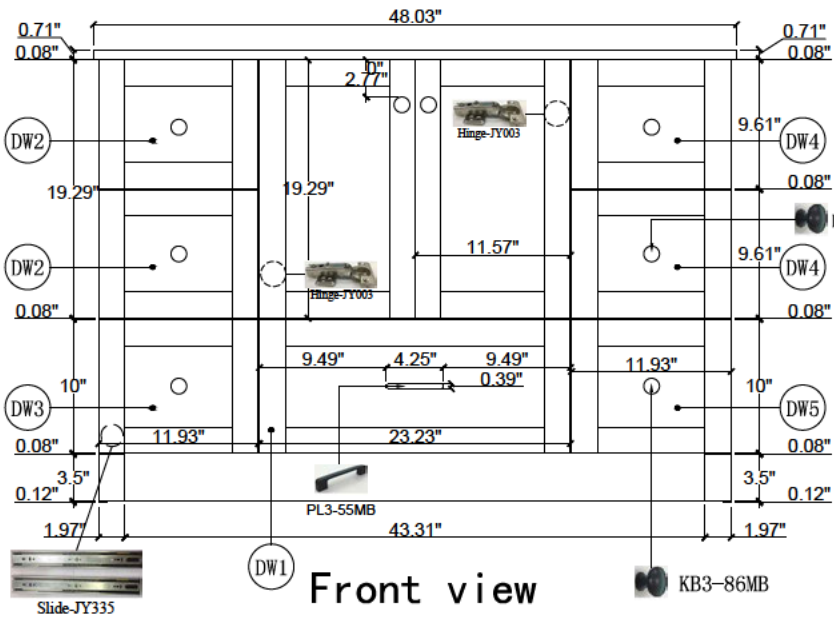

Top view

Side view

Front view

Back view

Drawer Interior Size

Parts Number	Picture	Description	qty	Diagram number
P-VF2848NT-DR1		Left Door (Natural oak)	1	DR1
P-VF2848NT-DR2		Right Door (Natural oak)	1	DR2
P-VF2848NT-DW1		Middle Drawer (Natural oak)	1	DW1
P-VF2848NT-DW2		Left Drawer (Natural oak)	2	DW2
P-VF2848NT-DW3		Left Drawer (Natural oak)	1	DW3
P-VF2848NT-DW4		Right Drawer (Natural oak)	2	DW4
P-VF2848NT-DW5		Right Drawer (Natural oak)	1	DW5

Parts Number	Picture	Description	qty	Diagram number
P-VF2848NT-BP		Back panel (Natural oak) Screws (set of 26) M4*0.55"(14mm) (Nickel)	1	Back panel
KB3-86MB-8PK		Knob (set of 8) 1.14"(29mm) (Matte Black) Door Knob Screws (2) M4*0.71"(18mm) Drawer Knob Screws (6) M4*0.31"(8mm)	1	KB3-86MB
PL3-55MB-1PK		Pull (set of 1) 4.25"(108mm) (Matte Black) Drawer Pull Screws (2) M4*0.31"(8mm)	1	PL3-55MB
Slide-JY335-2PK		Drawer Slide (2) Screws (set of 12) M4*0.55"(14mm) (Nickel)	7	Slide-JY335
Hinge-JY003-2PK		Hinge(set of 2) Screws (set of 12) M4*0.55"(14mm) (Nickel)	2	Hinge-JY003
TP-VF2848VW		Countertop & sink Ivory white	1	TP-VF2848VW