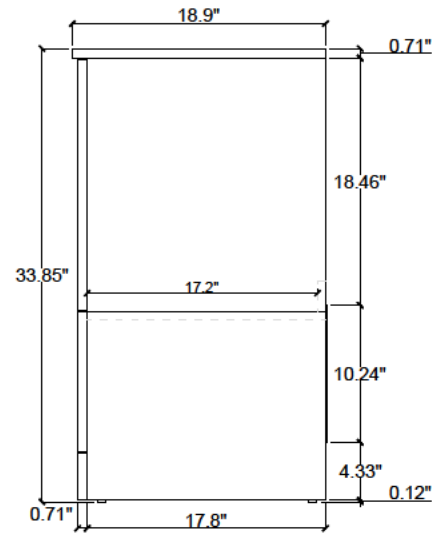

Top view

Side view

Front view

Back view

Drawer Interior Size

Parts Number	Picture	Description	qty	Diagram number
P-VF2848NT-DR1		Left Door (Natural oak)	1	DR1
P-VF2848NT-DR2		Right Door (Natural oak)	1	DR2
P-VF2848NT-DW1		Middle Drawer (Natural oak)	1	DW1
P-VF2848NT-DW2		Left Drawer (Natural oak)	2	DW2
P-VF2848NT-DW3		Left Drawer (Natural oak)	1	DW3
P-VF2848NT-DW4		Right Drawer (Natural oak)	2	DW4
P-VF2848NT-DW5		Right Drawer (Natural oak)	1	DW5

Parts Number	Picture	Description	qty	Diagram number
P-VF2848NT-BP		Back panel (Natural oak) Screws (set of 26) M4*0.55"(14mm) (Nickel)	1	Back panel
KB3-86MB-8PK		Knob (set of 8) 1.14"(29mm) (Matte Black) Door Knob Screws (2) M4*0.71"(18mm) Drawer Knob Screws (6) M4*0.31"(8mm)	1	KB3-86MB
PL3-55MB-1PK		Pull (set of 1) 4.25"(108mm) (Matte Black) Drawer Pull Screws (2) M4*0.31"(8mm)	1	PL3-55MB
Slide-JY335-2PK		Drawer Slide (2) Screws (set of 12) M4*0.55"(14mm) (Nickel)	7	Slide-JY335
Hinge-JY003-2PK		Hinge(set of 2) Screws (set of 12) M4*0.55"(14mm) (Nickel)	2	Hinge-JY003
TP-VF2848VW		Countertop & sink Ivory white	1	TP-VF2848VW