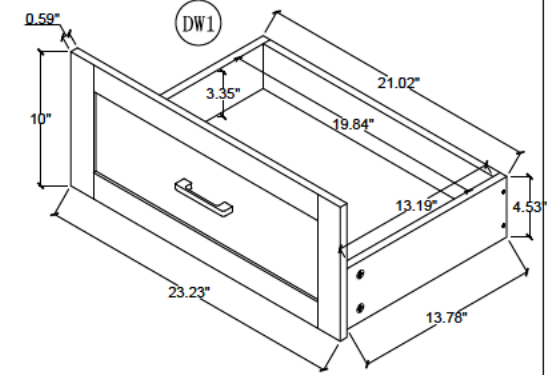

Top view

Side view

Front view

Back view

Drawer Interior Size

Parts Number	Picture	Description	qty	Diagram number
P-VF2848NT-DR1		Left Door (Natural oak)	1	DR1
P-VF2848NT-DR2		Right Door (Natural oak)	1	DR2
P-VF2848NT-DW1		Middle Drawer (Natural oak)	1	DW1
P-VF2848NT-DW2		Left Drawer (Natural oak)	2	DW2
P-VF2848NT-DW3		Left Drawer (Natural oak)	1	DW3
P-VF2848NT-DW4		Right Drawer (Natural oak)	2	DW4
P-VF2848NT-DW5		Right Drawer (Natural oak)	1	DW5

Parts Number	Picture	Description	qty	Diagram number
P-VF2848NT-BP		Back panel (Natural oak) Screws (set of 26) M4*0.55"(14mm) (Nickel)	1	Back panel
KB3-86MB-8PK		Knob (set of 8) 1.14"(29mm) (Matte Black) Door Knob Screws (2) M4*0.71"(18mm) Drawer Knob Screws (6) M4*0.31"(8mm)	1	KB3-86MB
PL3-55MB-1PK		Pull (set of 1) 4.25"(108mm) (Matte Black) Drawer Pull Screws (2) M4*0.31"(8mm)	1	PL3-55MB
Slide-JY335-2PK		Drawer Slide (2) Screws (set of 12) M4*0.55"(14mm) (Nickel)	7	Slide-JY335
Hinge-JY003-2PK		Hinge(set of 2) Screws (set of 12) M4*0.55"(14mm) (Nickel)	2	Hinge-JY003
TP-VF2848VW		Countertop & sink Ivory white	1	TP-VF2848VW