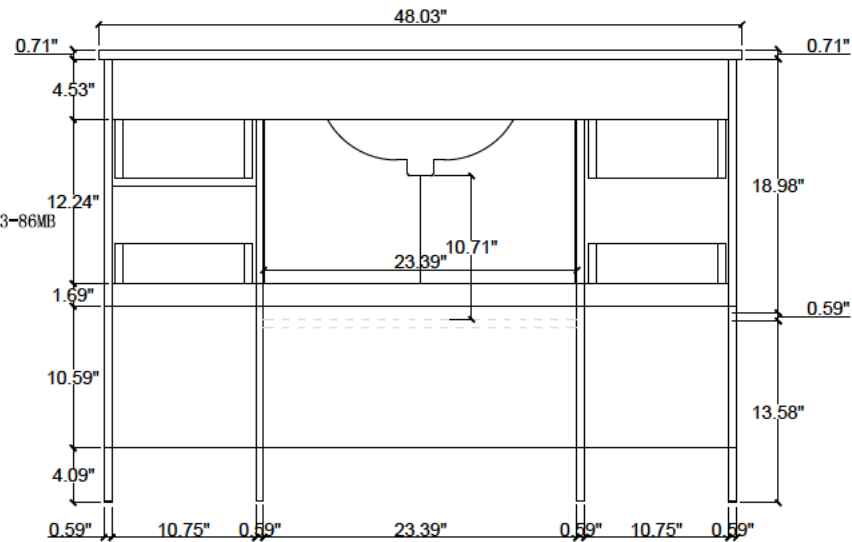

Top view

Side view

Front view

Back view

Drawer Interior Size

Parts Number	Picture	Description	qty	Diagram number
P-VF2848NT-DR1		Left Door (Natural oak)	1	DR1
P-VF2848NT-DR2		Right Door (Natural oak)	1	DR2
P-VF2848NT-DW1		Middle Drawer (Natural oak)	1	DW1
P-VF2848NT-DW2		Left Drawer (Natural oak)	2	DW2
P-VF2848NT-DW3		Left Drawer (Natural oak)	1	DW3
P-VF2848NT-DW4		Right Drawer (Natural oak)	2	DW4
P-VF2848NT-DW5		Right Drawer (Natural oak)	1	DW5

Parts Number	Picture	Description	qty	Diagram number
P-VF2848NT-BP		Back panel (Natural oak) Screws (set of 26) M4*0.55"(14mm) (Nickel)	1	Back panel
KB3-86MB-8PK		Knob (set of 8) 1.14"(29mm) (Matte Black) Door Knob Screws (2) M4*0.71"(18mm) Drawer Knob Screws (6) M4*0.31"(8mm)	1	KB3-86MB
PL3-55MB-1PK		Pull (set of 1) 4.25"(108mm) (Matte Black) Drawer Pull Screws (2) M4*0.31"(8mm)	1	PL3-55MB
Slide-JY335-2PK		Drawer Slide (2) Screws (set of 12) M4*0.55"(14mm) (Nickel)	7	Slide-JY335
Hinge-JY003-2PK		Hinge(set of 2) Screws (set of 12) M4*0.55"(14mm) (Nickel)	2	Hinge-JY003
TP-VF2848VW		Countertop & sink Ivory white	1	TP-VF2848VW